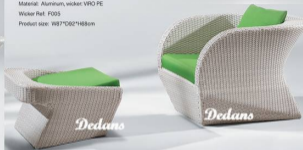

PE2020-1

1 Seater Sofa

Material: Aluminum, wicker: VRO PE

Wicker Ref: F005

Product size: W87*D92*H86cm