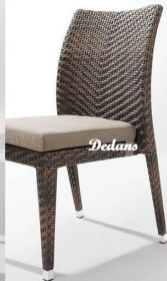

C1-7

Dining Table

Material: Aluminium, wicker: VRO PE

Wicker Ref: F012

Product size: W181*D91*H77cm

Dedans

Dedans

C1-8

Armchair

Material: Aluminium, wicker: VRO PE

Wicker Ref: F012

Product size: W60*D58*H88cm

C1-9

Side Chair

Material: Aluminium, wicker: VRO PE

Wicker Ref: F012

Product size: W50,5*D56*H86cm

Dedans

Dedans

184
LANDY