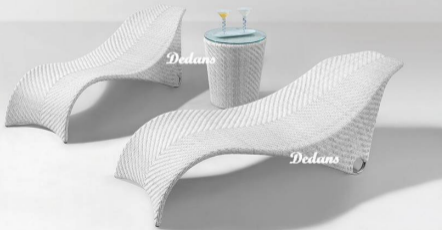

Product size: W85*D250*H60cm

Dedans®

096
WHALE

PE020-5

Side Table

Material: Aluminum, wicker REHAU PE

Wicker Ref: 604386-010

Product size: D52*H60cm