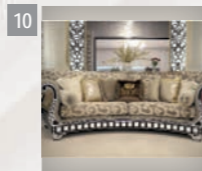

D529
Sofa
Green version
222x95x91 h cm