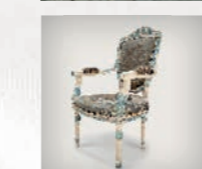

S388
Chair
52x55x101 h cm