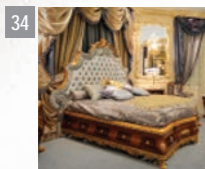

S279
Chair with carved back
62x64x113 h cm

V103
Curio cabinet
107x40x197 h cm

H407
"Luigi XV" Bed
King Size box spring
custom mattress
232x248x51 h cm

D404.05
Dormeuse
190x62x102 h cm

K407
"Luigi XV"
Night chest, marble top
70x43x90 h cm