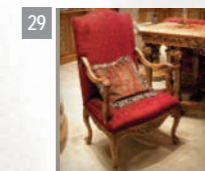

P113.01
Carved Armchair
78x55x135 h cm

P284
Armchair
58x50x118 h cm