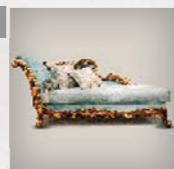

U26
Planter
45x45x90 h cm