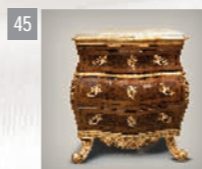

S279
Chair with carved back
62x64x113 h cm

V103
Curio cabinet
107x40x197 h cm

H407
"Luigi XV" Bed
King Size box spring
custom mattress
232x248x51 h cm

D404.05
Dormeuse
190x62x102 h cm

K407
"Luigi XV"
Night chest, marble top
70x43x90 h cm

S341
Chair
60x61x104 h cm

V4
Curio cabinet
57x35x150 h cm

T404.04
Round table,
marble top
88Dx65 h cm

U26
Planter
45x45x90 h cm

G407
"Luigi XV" Chest
marble top
200x65x109 h cm

F402
Inlaid table, glass top
220x100x78 h cm