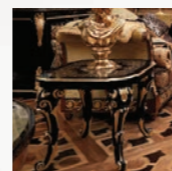

D430
Three seats sofa
260 x100 x 95 h cm

C137.02
Marble top sideboard
2 doors
155x56x110 h cm

Q145
Mirror
130x11x280 h cm

T453.01
Inlaid coffee table
74x74x69 h cm

C137.01DX
Marble top sideboard
right open
79x45x110 h cm