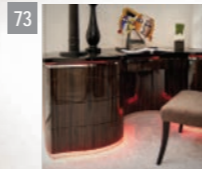

72 **S507**
High back chair
"Tulipe"
58x65x123 h cm

K530 dx
K530 sx
Hanging night chest
right and left hand
99x54x50 h cm

Q503.01
Large Carved Mirror
160x5x160 h cm

C530
Sideboard
Ebano Makassar
225x71x91 h cm