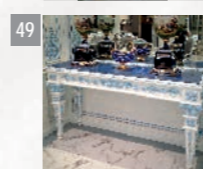

Boiserie
*Inquiry about feasibility
and quotation*