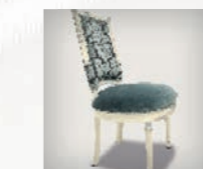

S341
Chair
60x61x104 h cm

V4
Curio cabinet
57x35x150 h cm

T404.04
Round table,
marble top
88Dx65 h cm

U26
Planter
45x45x90 h cm

G407
"Luigi XV" Chest
marble top
200x65x109 h cm

F402
Inlaid table, glass top
220x100x78 h cm