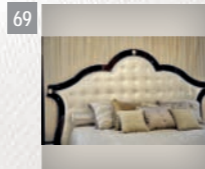

71 **D506**
Bench "Rivoli"
170x60x69 h cm