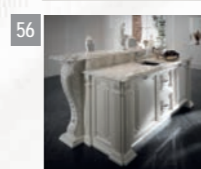

S198.01
Ottoman
50x50x60 h cm

G407.01
"Luigi XV" Vanity
marble Top
220x65x80 h cm

P279
Armchair
with carvings
69x64x113 h cm

N222.01
Console, marble top
160x50x94 h cm

Counter Island
*Inquiry about feasibility
and quotation*