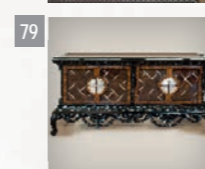

INDEX

2013 NEW COLLECTION