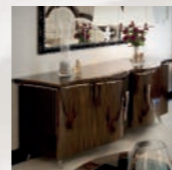

73 **G530**
Writing desk
Vanity style
210x85x79 h cm