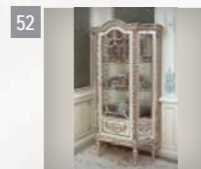

V4
Curio cabinet
57x35x150 h cm