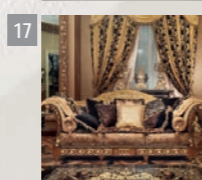

T540
Small table, glass top
130DX51 h cm

D540.02
Three seats sofa
338x140x101 h cm

D529
Sofa
Green version
222x95x91 h cm

D528
Sofa
Blue version
220x95x97 h cm

D529
Sofa
Red version
222x95x91 h cm

D528
Sofa
Gold version
220x95x97 h cm

D430
Three seats sofa
260 x100 x 95 h cm

C137.02
Marble top sideboard
2 doors
155x56x110 h cm

Q145
Mirror
130x11x280 h cm

T453.01
Inlaid coffee table
74x74x69 h cm

C137.01DX
Marble top sideboard
right open
79x45x110 h cm