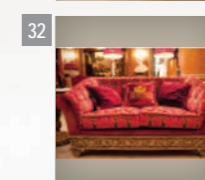

U24.01
Pedestal
60x60x130 h cm

P284
Armchair
58x50x118 h cm

P113.01
Carved Armchair
78x55x135 h cm

T454
Small round table
marble top
60Dx74 h cm

N110
Console with marble top
170x57x94 h cm

D452.01
Sofa two places
200x105x100 h cm