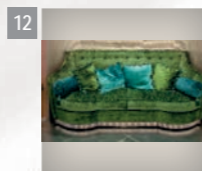

*Inquiry about feasibility
and quotation*

B504
Secretaire
170x78x320 h cm

T504
Round "Perla"
small table
75 D x 65 h cm

T540.01
Small table, glass top
70DX69 h cm

T540.02
Small table, glass top
72DX104 h cm

T540
Small table, glass top
130DX51 h cm

D540.02
Three seats sofa
338x140x101 h cm

D529
Sofa
Green version
222x95x91 h cm

D528
Sofa
Blue version
220x95x97 h cm

D529
Sofa
Red version
222x95x91 h cm

D528
Sofa
Gold version
220x95x97 h cm

D430
Three seats sofa
260 x100 x 95 h cm

C137.02
Marble top sideboard
2 doors
155x56x110 h cm

Q145
Mirror
130x11x280 h cm

T453.01
Inlaid coffee table
74x74x69 h cm

C137.01DX
Marble top sideboard
right open
79x45x110 h cm