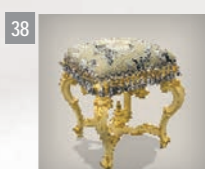

Q405
Hand painted mirror
(lamp not included)
132x7x215 h cm