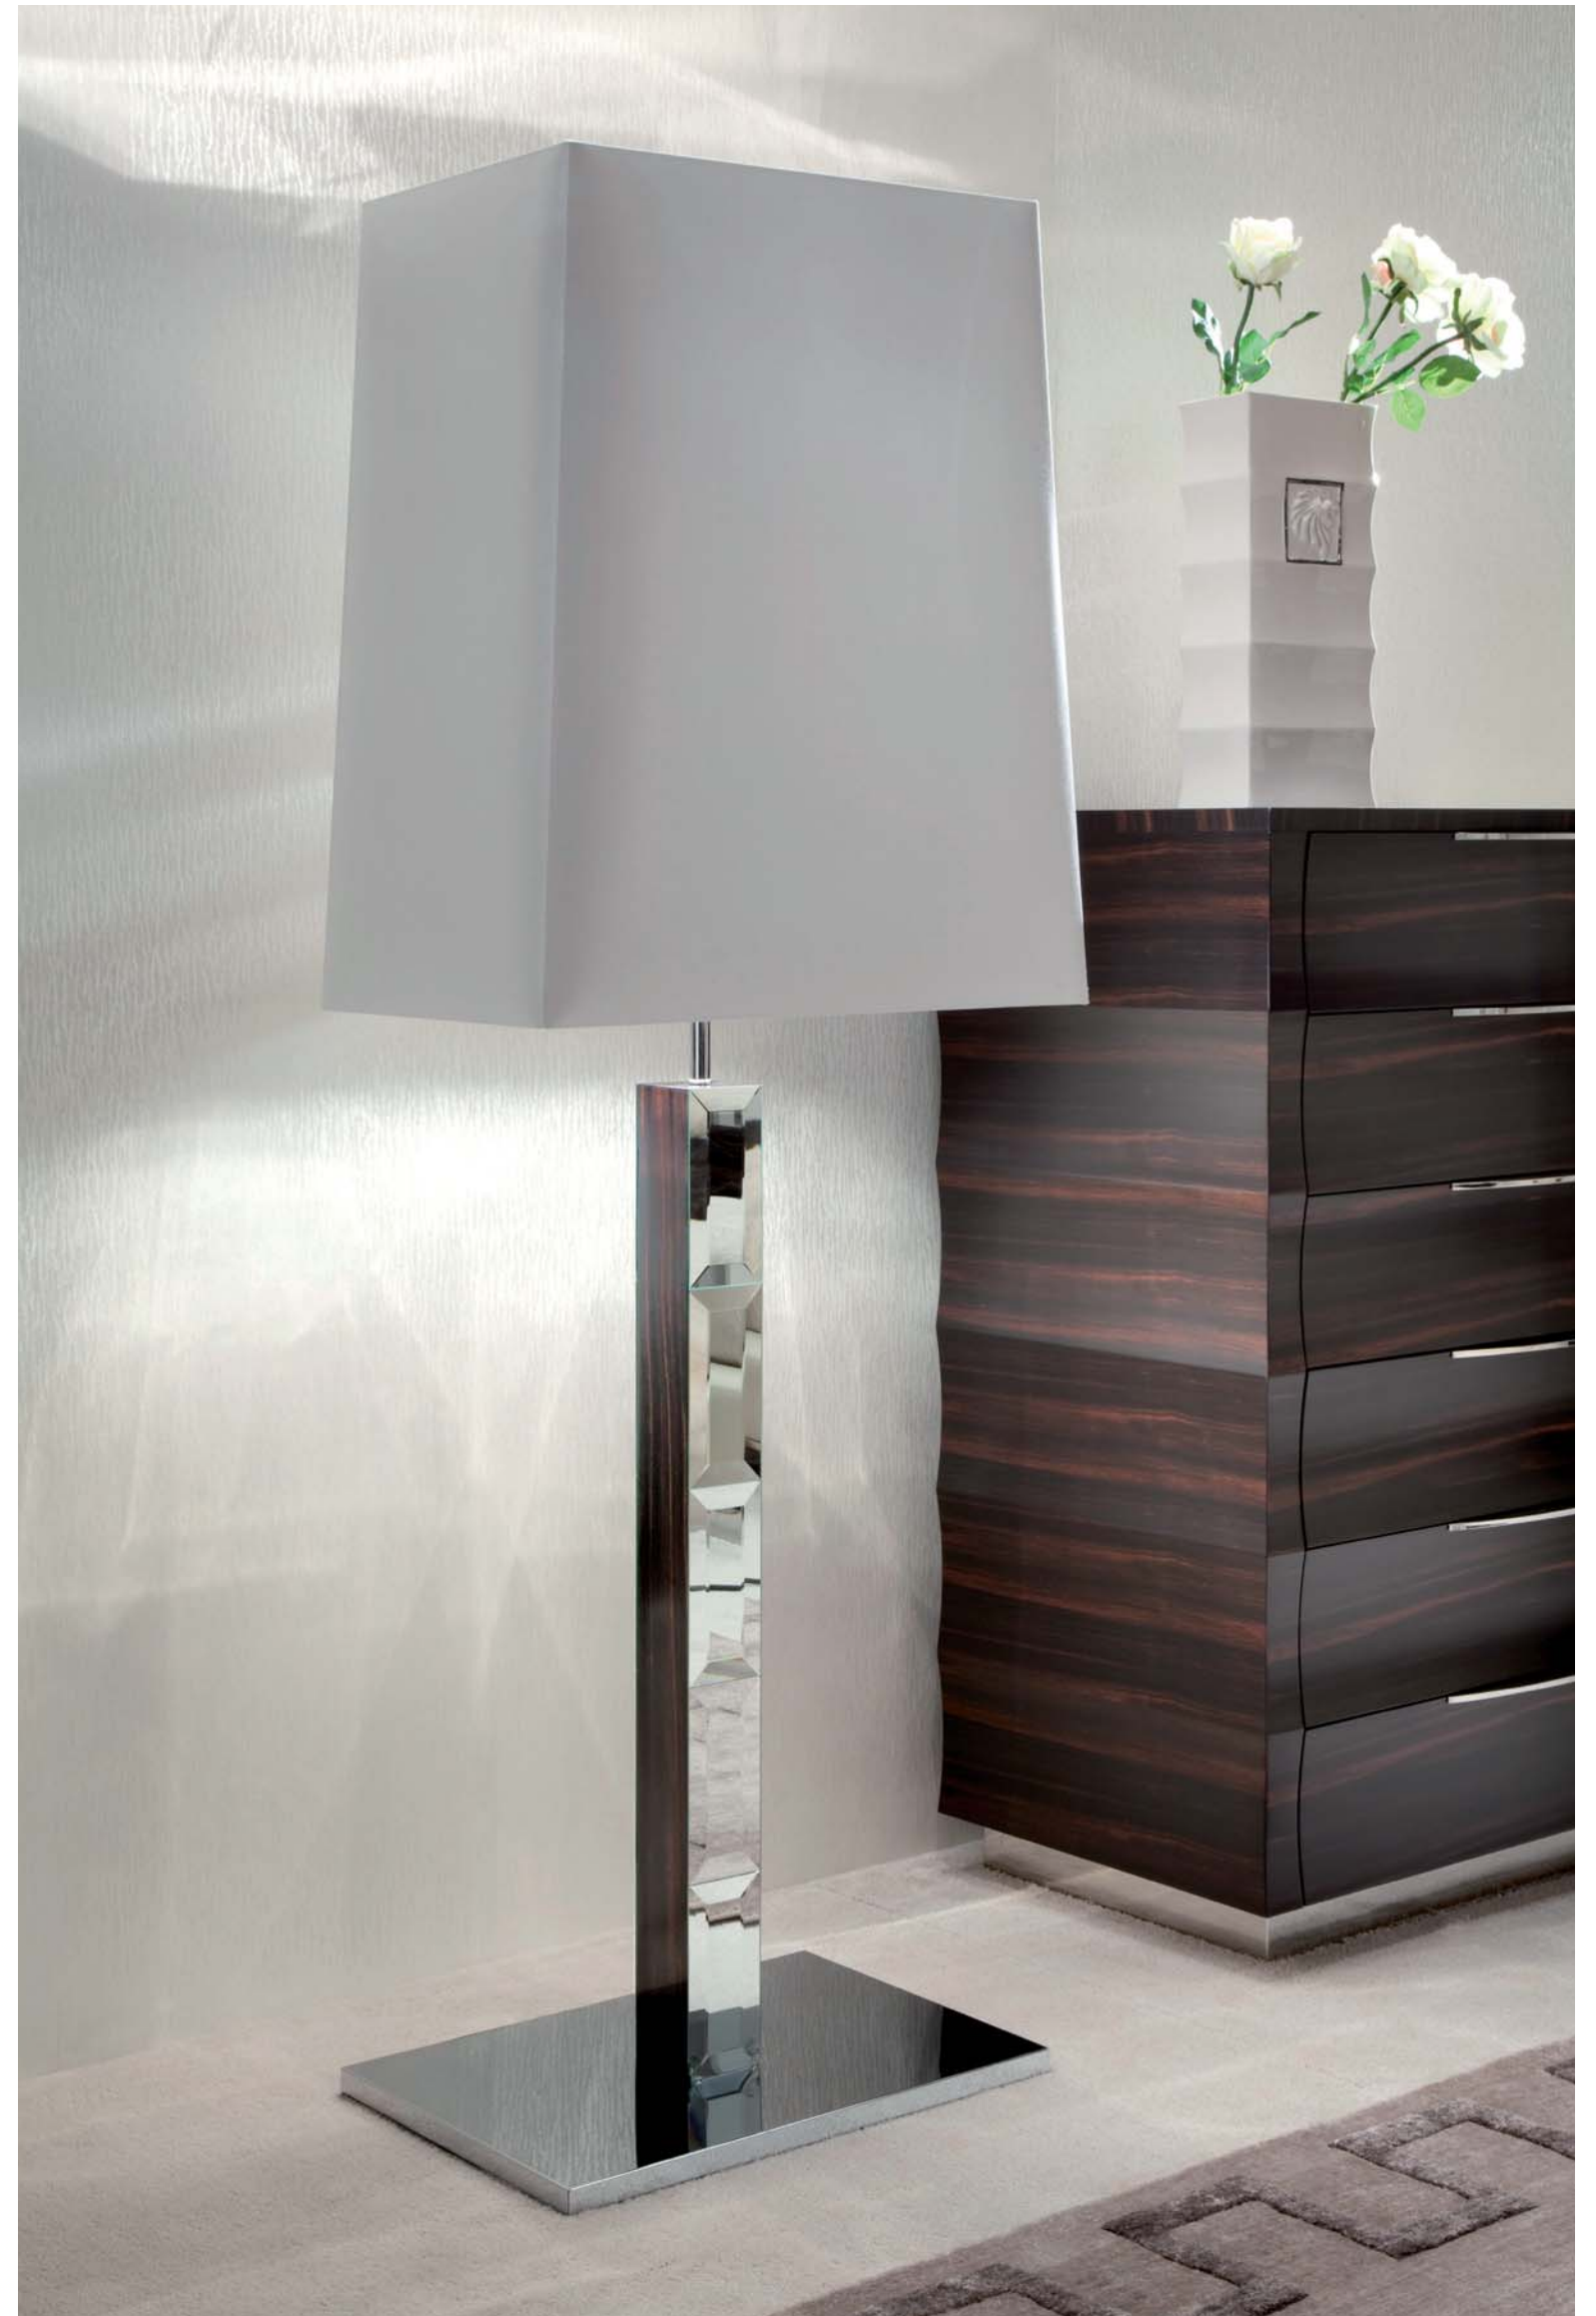

CERAMIC

CARPETS

BEDSPREAD

TECHNICAL DETAILS

Rectangular table in makassar ebony veneer in satin finish.
Fixed top with insert on the edges in beveled mirrors.
Chrome stainless steel top inlay. Available in three different sizes: