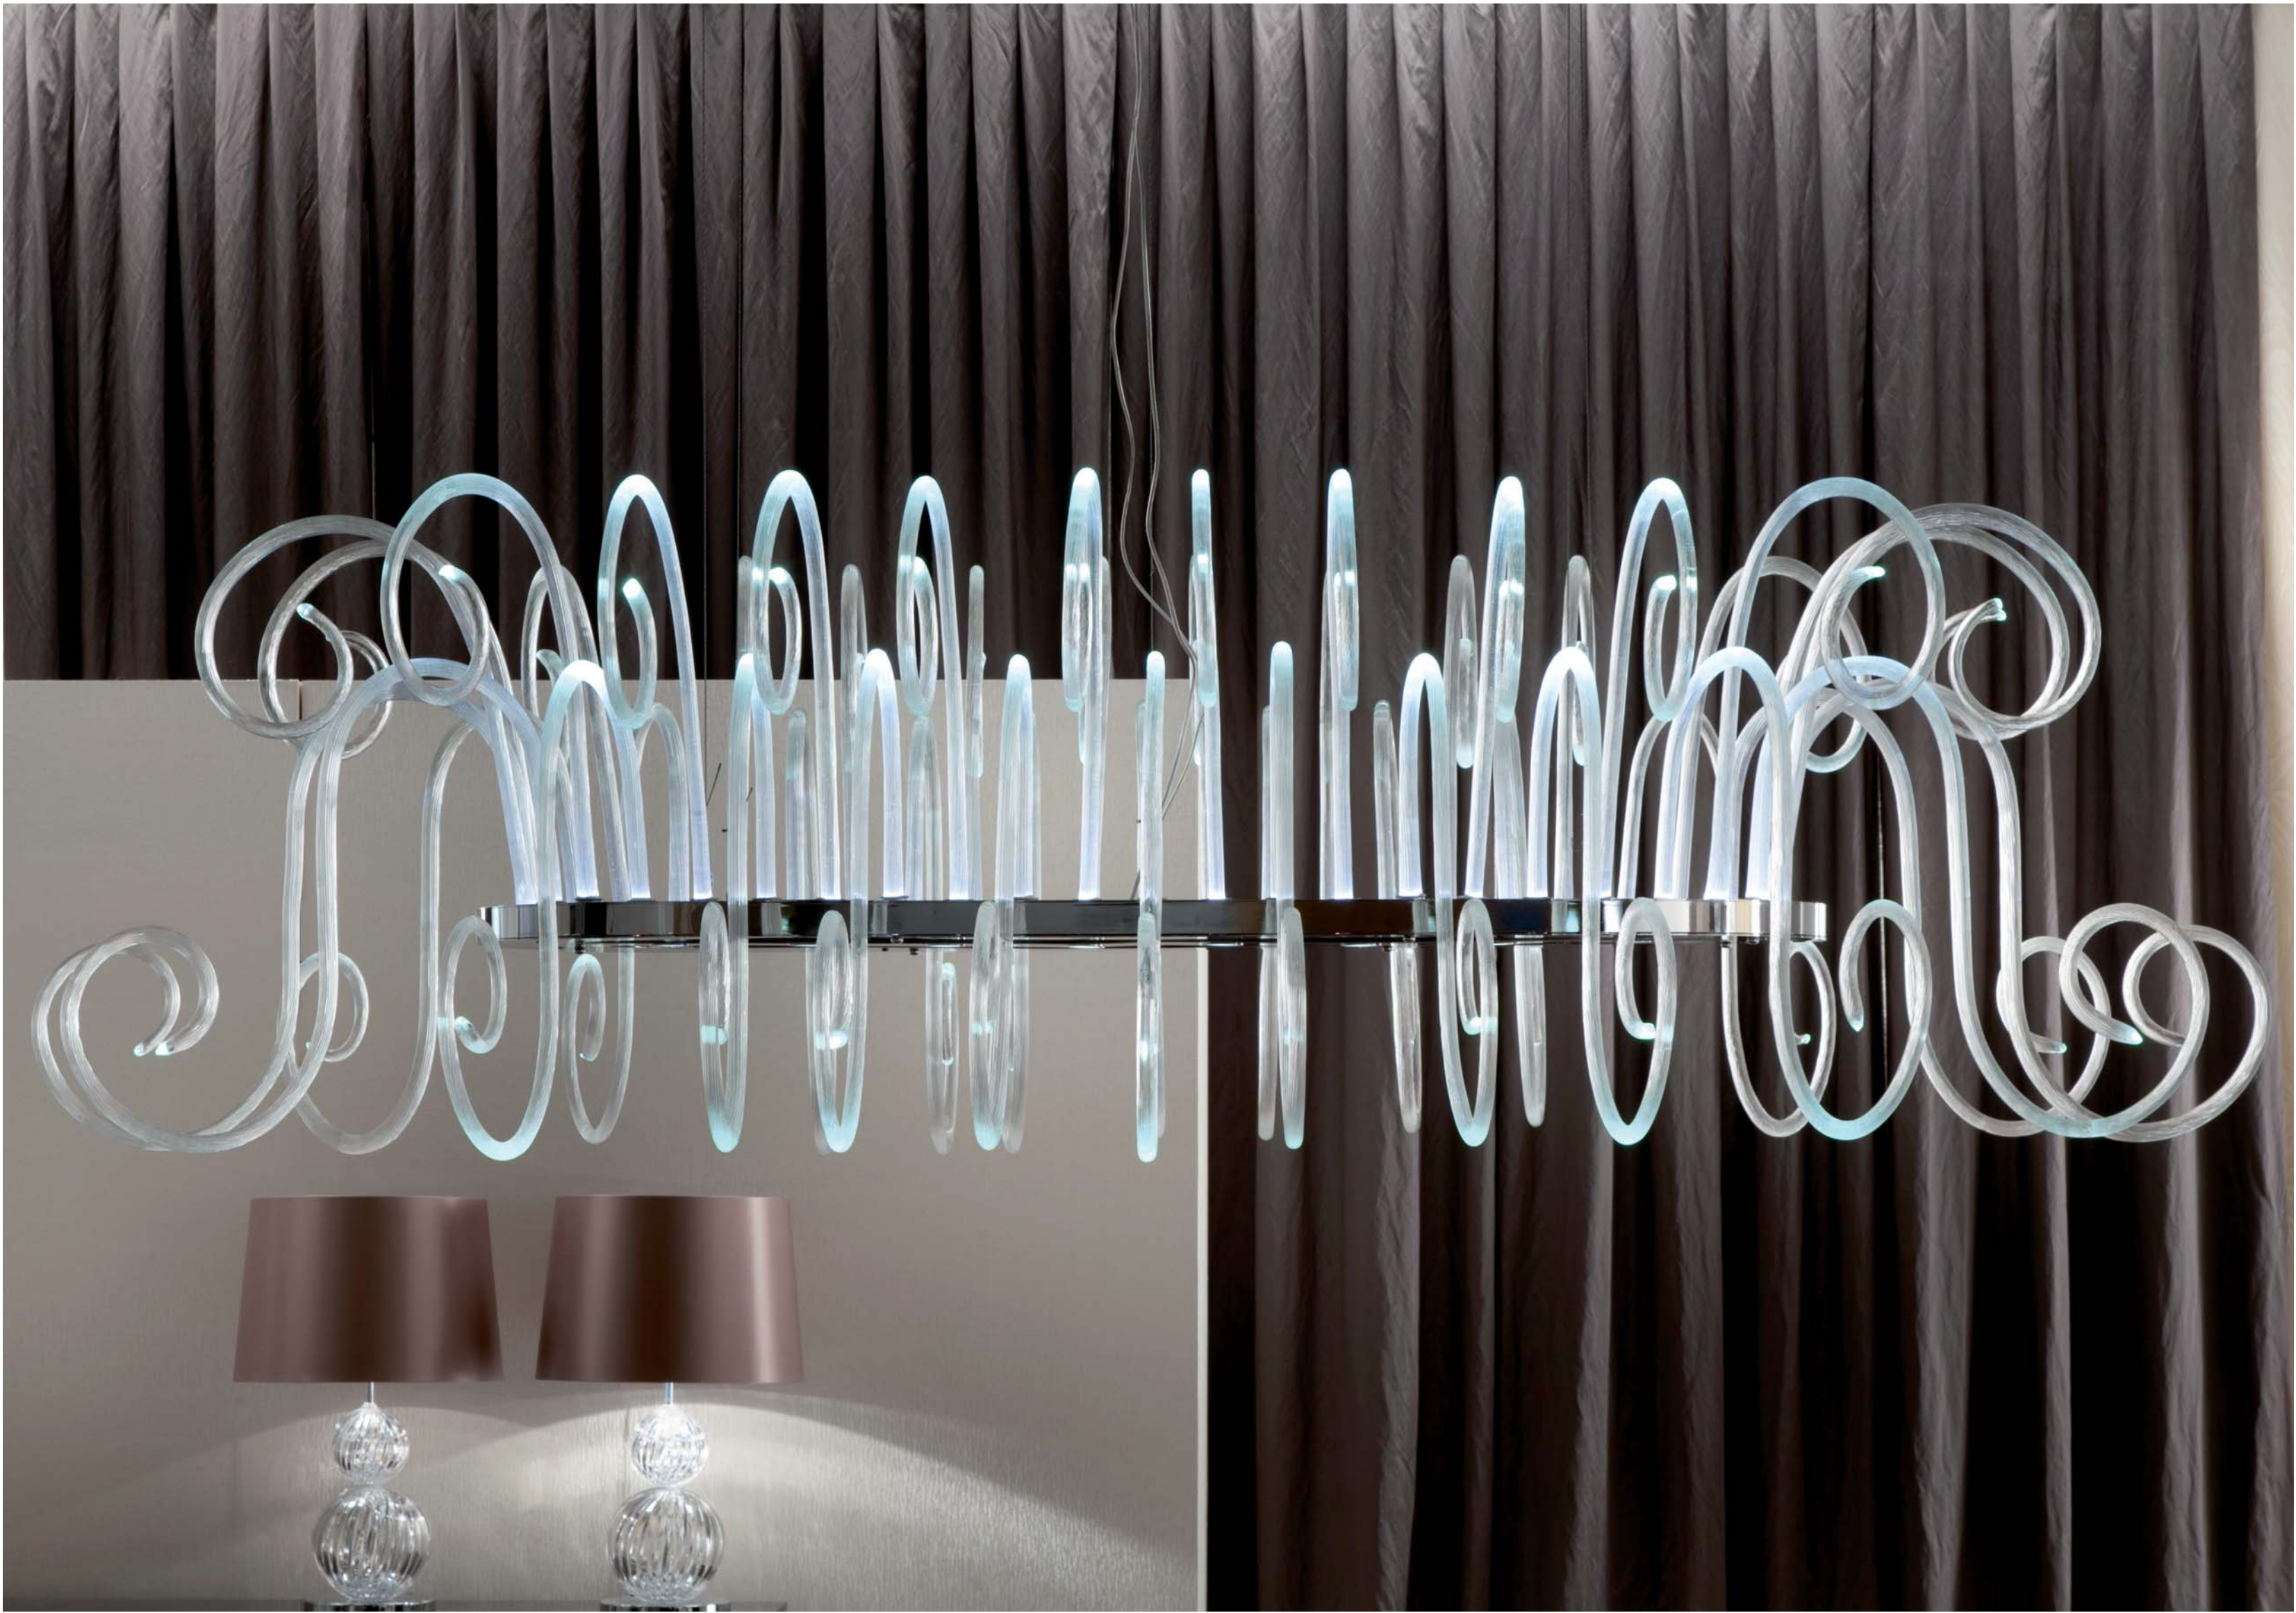

CERAMIC

CARPETS

BEDSPREAD

TECHNICAL DETAILS

Rectangular table in makassar ebony veneer in satin finish.
Fixed top with insert on the edges in beveled mirrors.
Chrome stainless steel top inlay. Available in three different sizes: