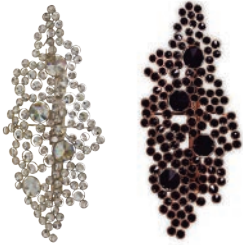

Lighting

ETERNITY | Sconce

Product Description

The elegant silhouette of this sconce takes its brilliance from the skillful application of the crystal. The eternal circles are individually wrapped in brass and placed with astonishing attention to detail. The end result is an extraordinary source of light.

Product Features

Available in polished brass or stainless steel.
Lamps: G9 2x Lamps (included)

Dimensions

W 26cm | 10,24"
D 18cm | 7,09"
H 62cm | 24,41"

Price

1.270,00 € | £1.110,00

14
unid.

4
unid.

* other finishings rather than standard may increase the price, quote them with your concierge.

VIVRE | Sconce