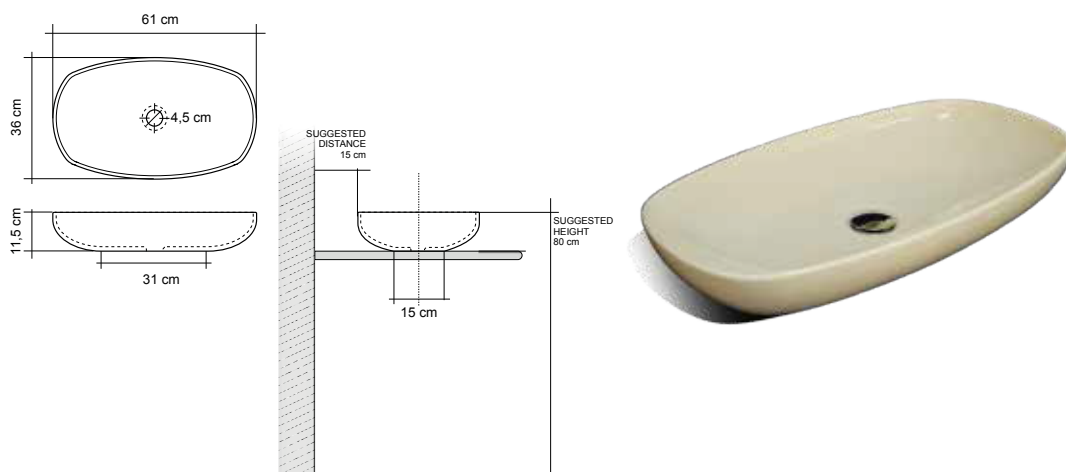

P l a n u s
a r t . 0 4 0 7

Scheda Tecnica • Specification • Fichas tècnicas

Planus

art. 0407 M30

Price 385,00 €

Lavabo sovrapiano lavorato a mano in Fire Clay, monocolor o decalcomania.

Countertop washbasin worked by hand in Fire Clay, monochrome or calcomania.