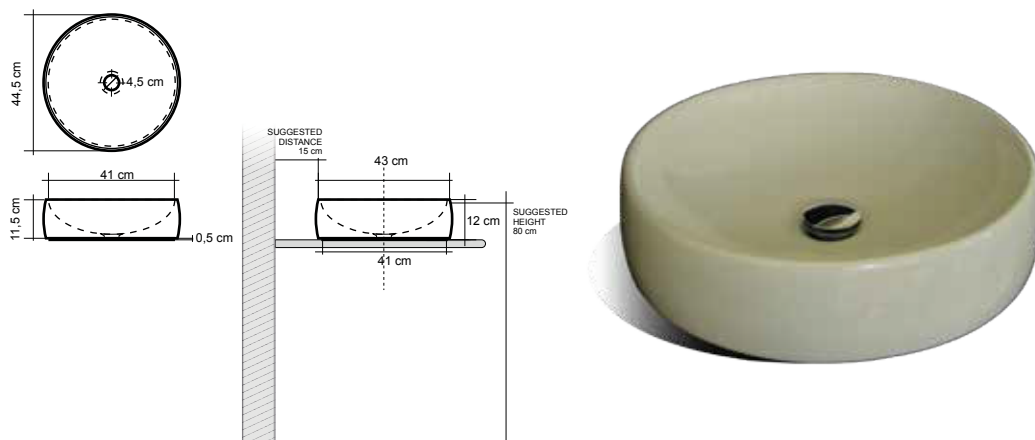

Scheda Tecnica • Specification • Fichas tècnics

Cheope

art. 0408 M30

Price 385,00 €

Lavabo sovrapiano lavorato a mano in Fire Clay, monocolor o decalcomania.

Above-counter worked by hand in Fire Clay, monochrome o calcomania.