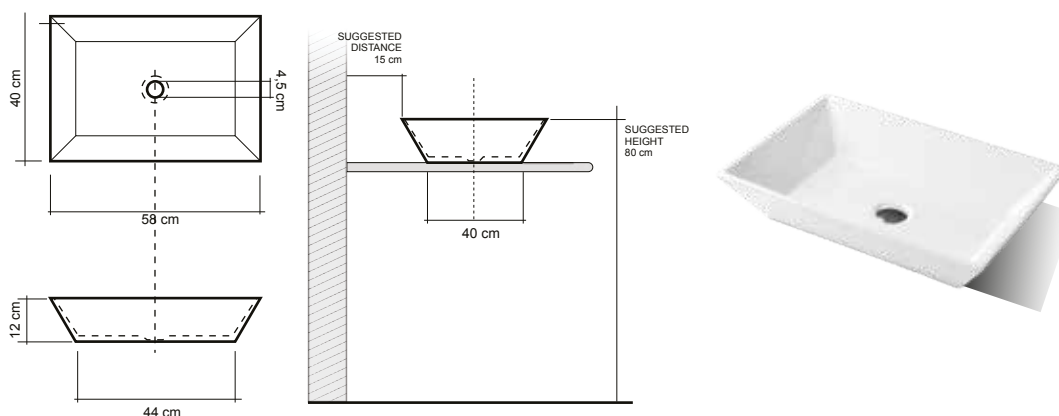

Antaro

art. 0402 M30

Price 385,00 €

Lavabo lavorato a mano in Fire Clay, monocolor o decalcomania.

Countertop worked by hand in Fire Clay, monochrome o calcomania.

Lavabo fabricado a mano en Fire Clay, monocolor o calcomania.