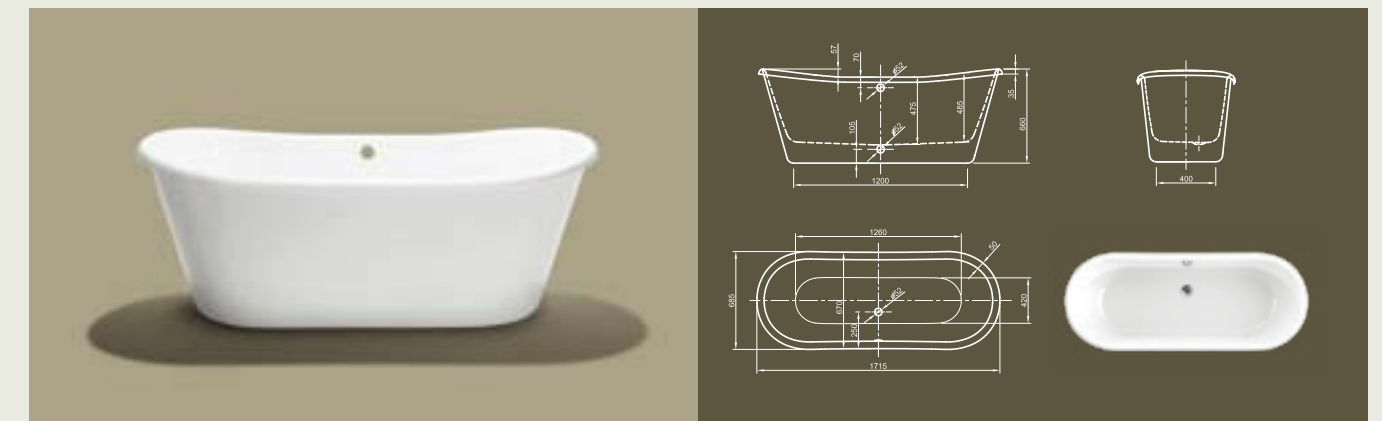

Further options see page 48

PRINCESS

Ornate Design! This puristic interpretation of our Chateau bathtub brings together ornate design with modern elements leading into perfect comfort.

Technical data	
Article-No.	0100-081
Colour	White
Dimensions	1700 x 700 x 660 mm (L x W x H)
Weight	43 kg
Volume	225 l
Bath Waste Kit	Not fitted, to be on separate order

Further options see page 38

EDWARDIAN

Its Royal Highness invites you to a luxury bath! This classical bathtub exudes the charm of royalty. Feet options in brass or chrome adapt this extraordinary bathtub to the personal character of your bathroom.