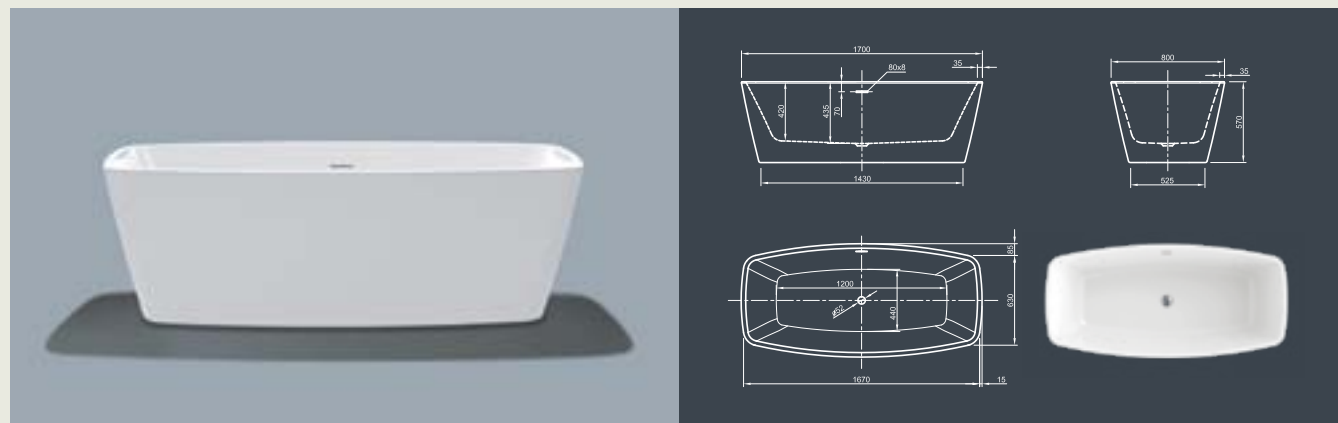

CUBE SPA

Purism at its best! The embodiment of outstanding and clean design invites you to a luxury bath. Enjoy the minimalism and purism of this bath design!

Technical data	
Article-No.	0200-084
Colour	White
Dimensions	1700 x 800 x 600 mm (L x W x H)
Weight	88 kg maximum weight (depending on configuration)
Volume	200 l
Bath Waste Kit	Slot overflow & Click-Clack waste, colour chrome, factory fitted

Further options see page 60