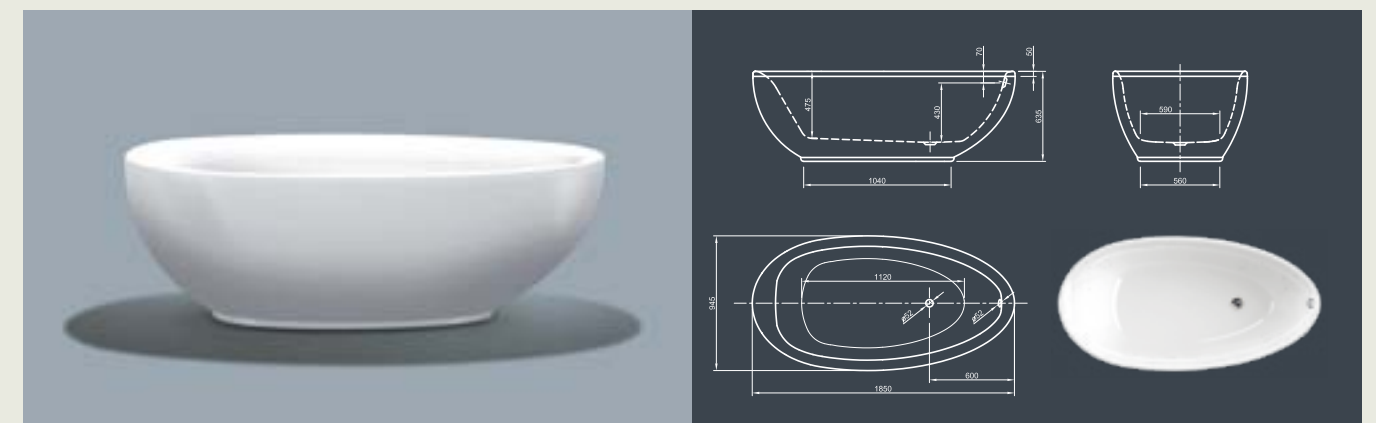

Further options see page 60

LOUNGE SPA

Pure power of attraction! This modern style bathtub is the space for meditative peace and radiates by its asymmetric egg-shape the feeling of maximal relaxation.

Technical data	
Article-No.	0200-089
Colour	White
Dimensions	1850 x 950 x 635 mm (L x W x H)
Weight	93 kg maximum weight (depending on configuration)
Volume	265 l
Bath Waste Kit	Click-Clack system, colour chrome, factory fitted

Further options see page 60

SPA CONFIGURATIONS

1. Wellness Pure

- 24 ultra-flat air nozzles
- Ozone therapy
- Automatic drying system
- Remote control

2. Wellness Premium

- 24 ultra-flat air nozzles
- Ozone therapy
- Automatic drying system
- 20 mini LED light chain or 2 power LED
- Remote control