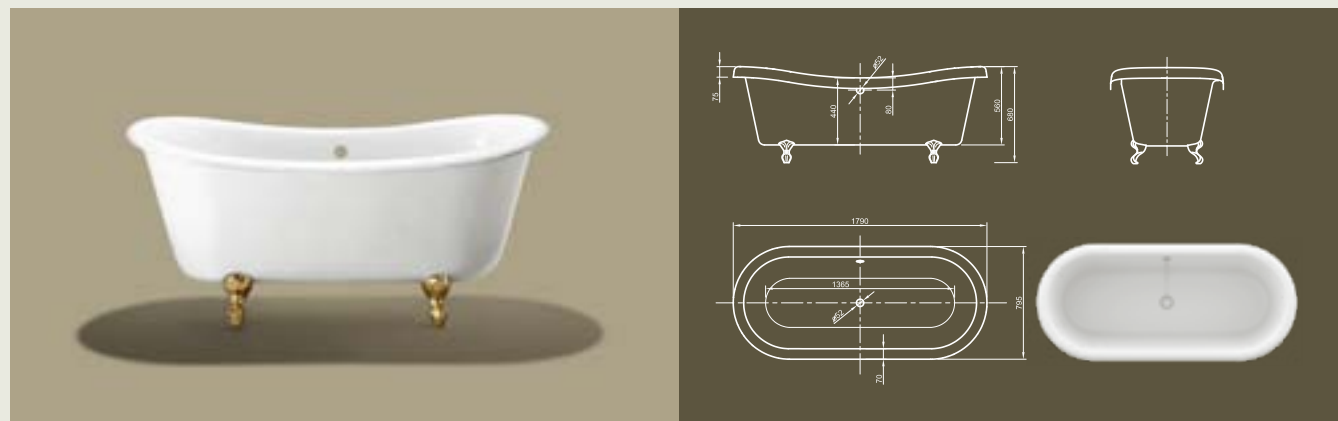

FUTURE

Lovers of classic design watch out! We present our Oval design type bathtub in classical interpretation! Elegant curves and luxury shape in its perfection.

Technical data	
Article-No.	0100-071
Colour	White
Dimensions	1700 x 950 x 600 mm (L x W x H)
Weight	56 kg
Volume	235 l
Bath Waste Kit	Not fitted, to be on separate order
Feet	Ball & Claw feet, colour brass or chrome, factory fitted

Further options see page 48

ROLL TOP

Right from the beginning! This classic design bathtub shows the origin of the Victorian style bathtub and convinces by its space saving design. It allows one-sided wall connection and so brings together popular design with useful properties.

Technical data	
Article-No.	0100-065
Colour	White
Dimensions	1525 x 720 x 550 mm (L x W x H)
Weight	46 kg
Volume	160 l
Bath Waste Kit	Not fitted, to be on separate order
Feet	Ball & Claw feet, colour brass or chrome, factory fitted

Further options see page 48

Option: Roll Top XL (1665 x 715 x 575 mm), Article-No. 0100-066

CHATEAU

Bonjour! This French style classical design bathtub brings Provence flair into your bathroom. Or maybe you prefer Paris or Cannes? Whatever you prefer, this elegant symmetrical shape bathtub perfects your bathroom in an incomparable manner!

Technical data	
Article-No.	0100-073
Colour	White
Dimensions	1800 x 800 x 680 mm (L x W x H)
Weight	58 kg
Volume	230 l
Bath Waste Kit	Not fitted, to be on separate order
Feet	Ball & Claw feet, colour brass or chrome, factory fitted

Further options see page 48

PRINCESS

Ornate Design! This puristic interpretation of our Chateau bathtub brings together ornate design with modern elements leading into perfect comfort.