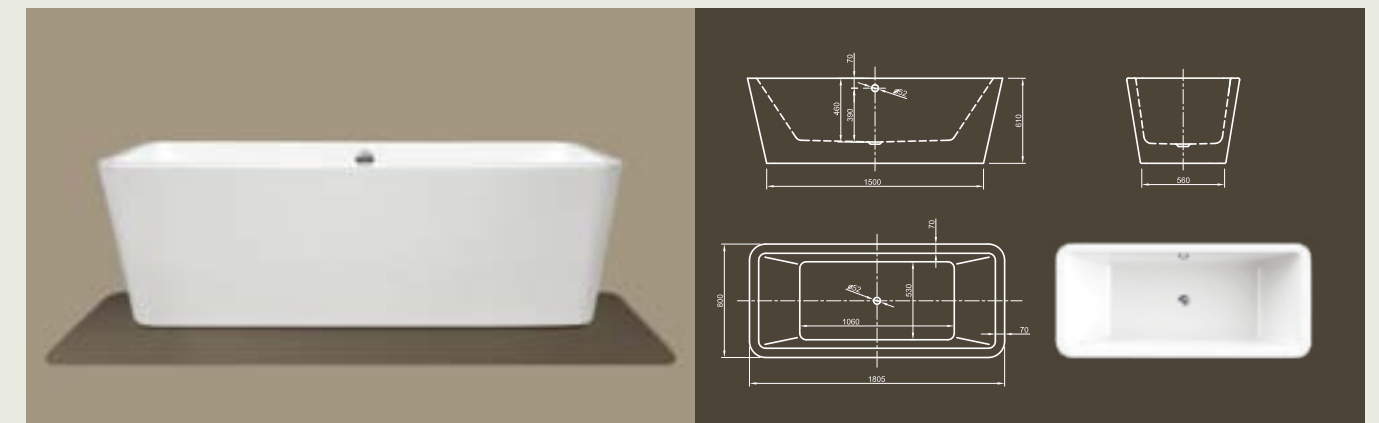

Further options see page 48

MOOD

Good mood in straight-line! This rectangular clean purism modern style bathtub with a flat top offers optimal comfort with its tapered sides.

Technical data	
Article-No.	0100-085
Colour	White
Dimensions	1800 x 800 x 600 mm (L x W x H)
Weight	52 kg
Volume	230 l
Bath Waste Kit	Click-Clack system, colour chrome, factory fitted

Further options see page 48

THE FASCINATION OF
CREATIVE
DESIGN
IN PERFECTION

Culture – this linear cube bathtub shows modern design in its purest way. With its ornate-less shape and perfectly finished edges it radiates meditative peace. Tapered sides offer optimal bathing comfort!