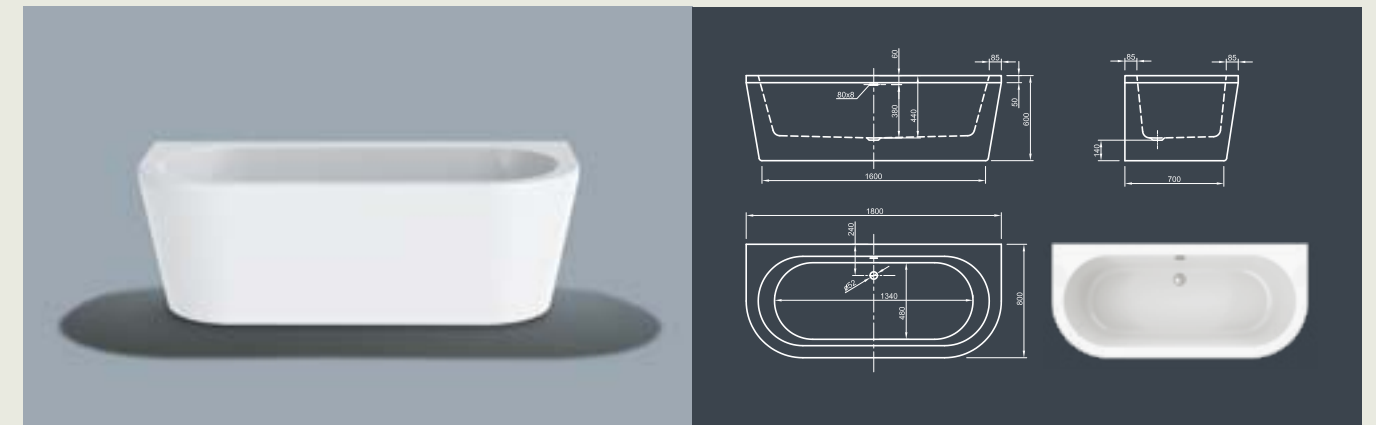

WALL SPA

Evolutionary! Favored design enhanced in a space saving form. This modern style bathtub allows one-sided wall connection. Prettify your bathroom even if there is only minimum space!

Technical data	
Article-No.	0200-077
Colour	White
Dimensions	1800 x 800 x 600 mm (L x W x H)
Weight	88 kg maximum weight (depending on configuration)
Volume	250 l
Bath Waste Kit	Slot overflow system or Click-Clack system, colour chrome, factory fitted

Further options see page 60