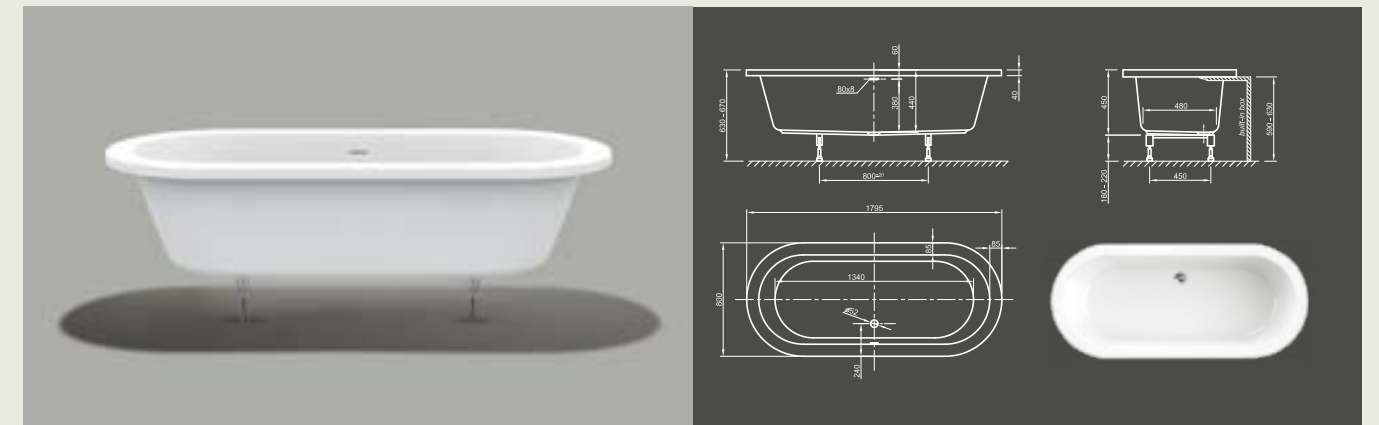

COOL FIT

Cool comfort! Inspired by the last century this modern style bathtub ergonomically interprets classic tub design in the spirit of time. Its unique shape creates a deep feeling of cosiness and invites to relax in.

Technical data	
Article-No.	0400-282
Colour	White
Dimensions	1800 x 800 x 600 mm (L x W x H)
Weight	34 kg
Volume	230 l
Bath Waste Kit	Slot overflow & Click-Clack waste, colour chrome, factory fitted
Legs	Special frame system with adjustable legs, factory fitted

Further options see page 48