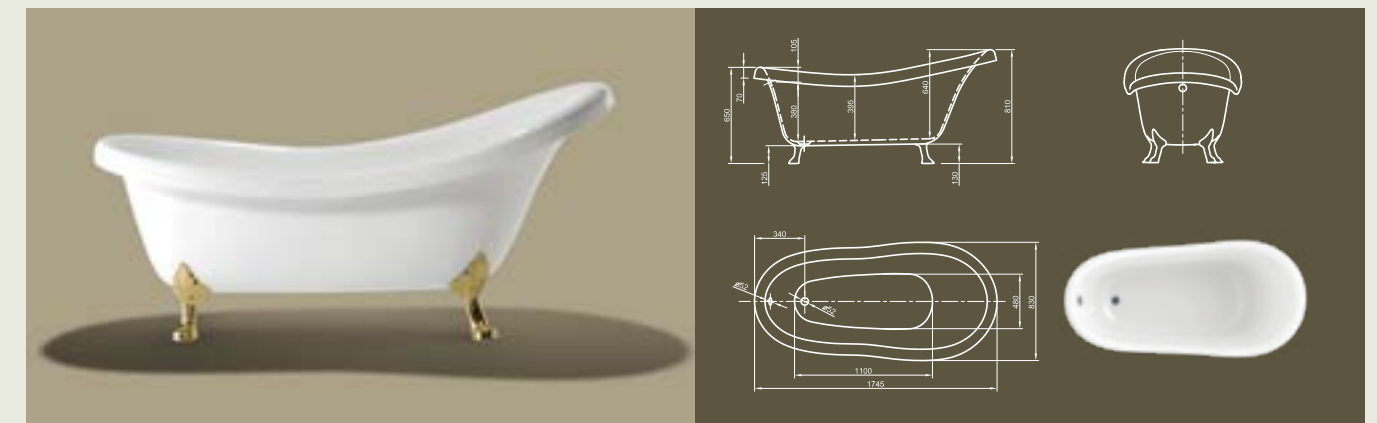

VICTORIAN

Back to the roots! The classical Victorian style bathtub is outstandingly adopted to the body and conveys an especially high feeling of comfort.

Technical data	
Article-No.	0100-061
Colour	White
Dimensions	1745 x 830 x 810/650 mm (L x W x H)
Weight	56 kg
Volume	185 l
Bath Waste Kit	Not fitted, to be on separate order
Feet	Lion feet, colour brass or chrome, factory fitted

Further options see page 48

Victorian with feet in brass