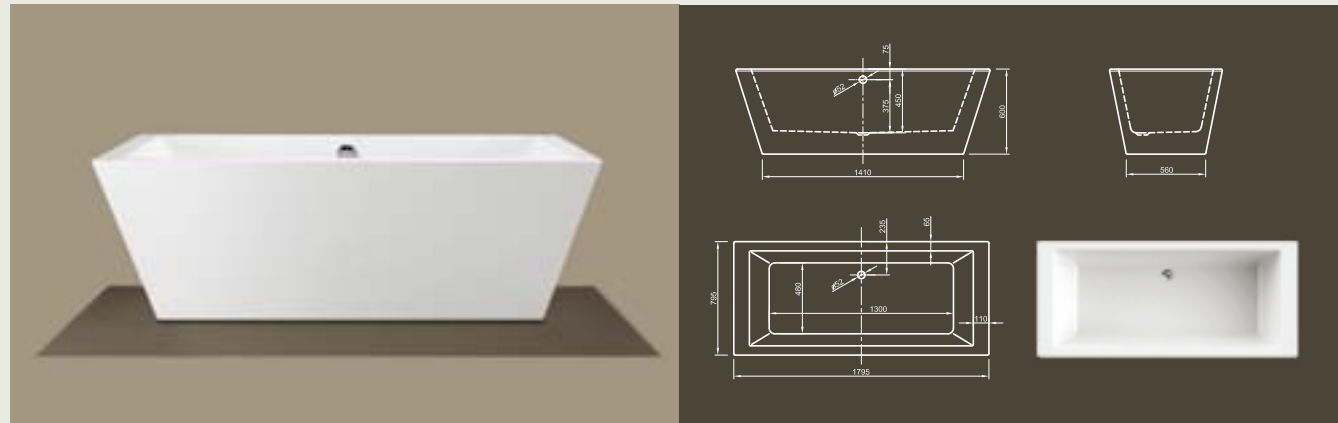

CULTURE

Straightforward! This linear cube bathtub shows modern design in its purest way. With its ornate-less shape and perfectly finished edges it radiates meditative peace. Tapered sides offer optimal bathing comfort!

Technical data	
Article-No.	0100-068
Colour	White
Dimensions	1800 x 800 x 600 mm (L x W x H)
Weight	51 kg
Volume	230 l
Bath Waste Kit	Click-Clack system, colour chrome, factory fitted

Further options see page 48

Mood

CUBE

Purism at its best! The embodiment of outstanding and clean design invites you to a luxury bath. Enjoy the minimalism and purism of this bath design!

Technical data	
Article-No.	0100-084
Colour	White
Dimensions	1700 x 800 x 600 mm (L x W x H)
Weight	48 kg
Volume	200 l
Bath Waste Kit	Slot overflow & Click-Clack waste, colour chrome, factory fitted

Further options see page 48