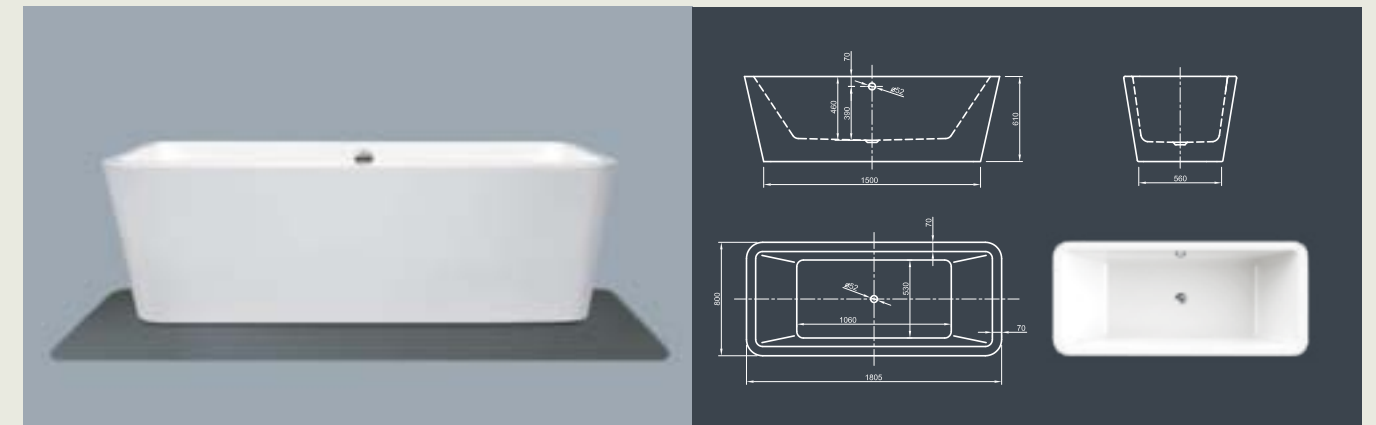

MOOD SPA

Good mood in straight-line! This rectangular clean purism modern style bathtub with a flat top offers optimal comfort with its tapered sides.

Technical data	
Article-No.	0200-085
Colour	White
Dimensions	1800 x 800 x 600 mm (L x W x H)
Weight	92 kg maximum weight (depending on configuration)
Volume	230 l
Bath Waste Kit	Click-Clack system, colour chrome, factory fitted

Further options see page 60