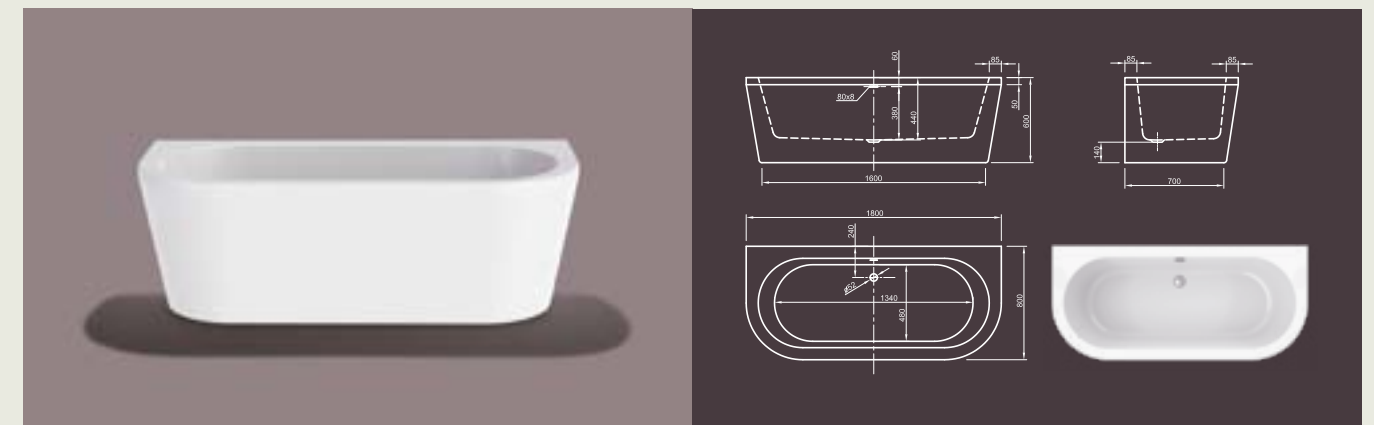

WALL

Evolutionary! Favored design enhanced in a space saving form. This modern style bathtub allows one-sided wall connection. Prettify your bathroom even if there is only minimum space!

Technical data	
Article-No.	0100-077
Colour	White
Dimensions	1800 x 800 x 600 mm (L x W x H)
Weight	48 kg
Volume	250 l
Bath Waste Kit	Slot overflow system or Click-Clack system, colour chrome, factory fitted

Further options see page 48