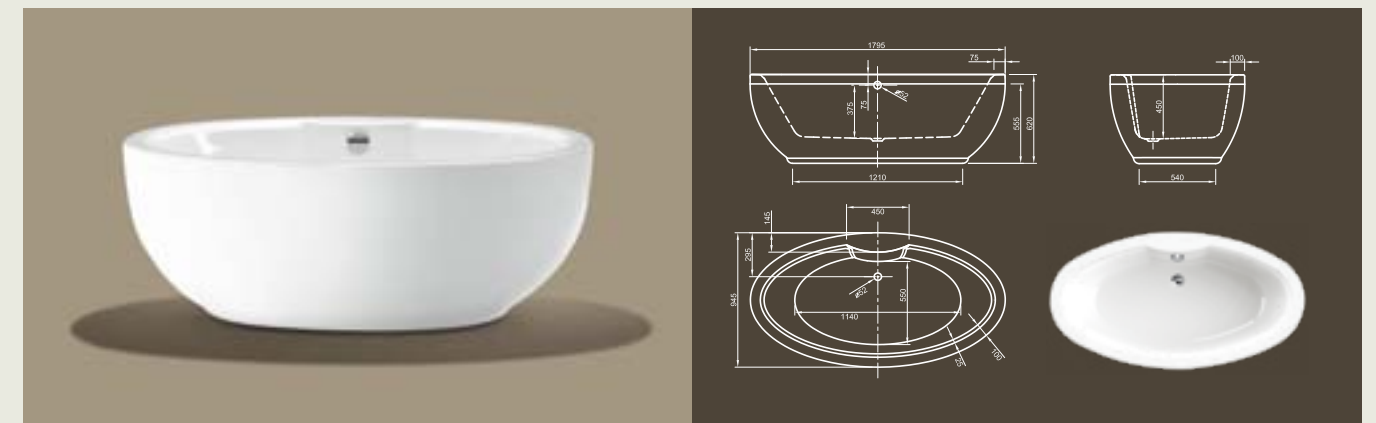

OVAL

Oval experience! With its oval basic shape and elegant curves, this modern style bathtub offers you a high bathing comfort.

Technical data	
Article-No.	0100-080
Colour	White
Dimensions	1800 x 950 x 625 mm (L x W x H)
Weight	50 kg
Volume	225 l
Bath Waste Kit	Click-Clack system, colour chrome, factory fitted

Further options see page 48