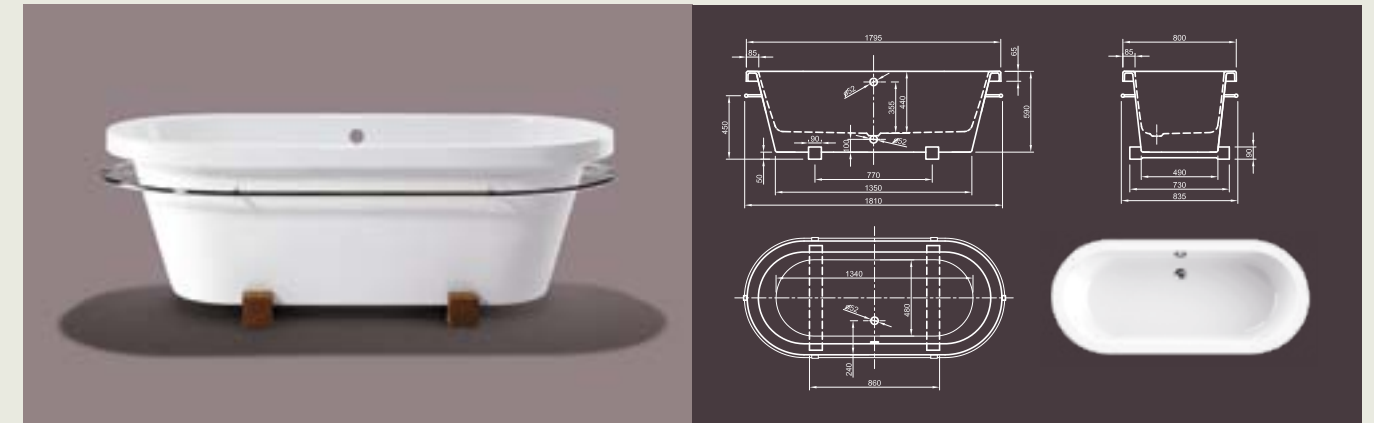

LOFT III

Combination: Two individual features combined in one model: a fancy towel rail and exclusive teak wood consoles – useful and stylish!

Technical data	
Article-No.	0100-067-04/05
Colour	White
Dimensions	1800 x 835 x 650 mm (L x W x H)
Weight	75 kg
Volume	230 l
Bath Waste Kit	Not fitted, to be on separate order

Further options see page 48