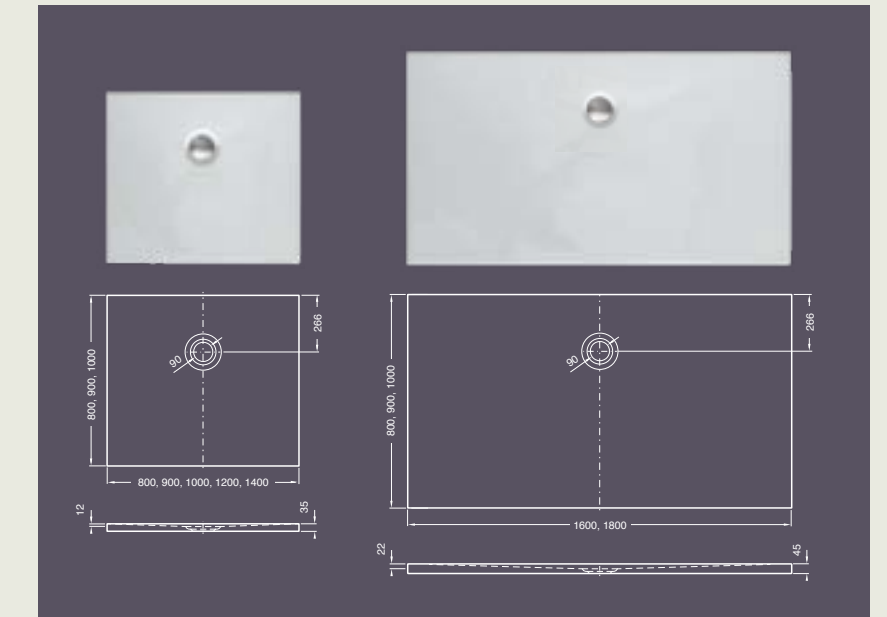

7 LENGTHS, 3 WIDTHS