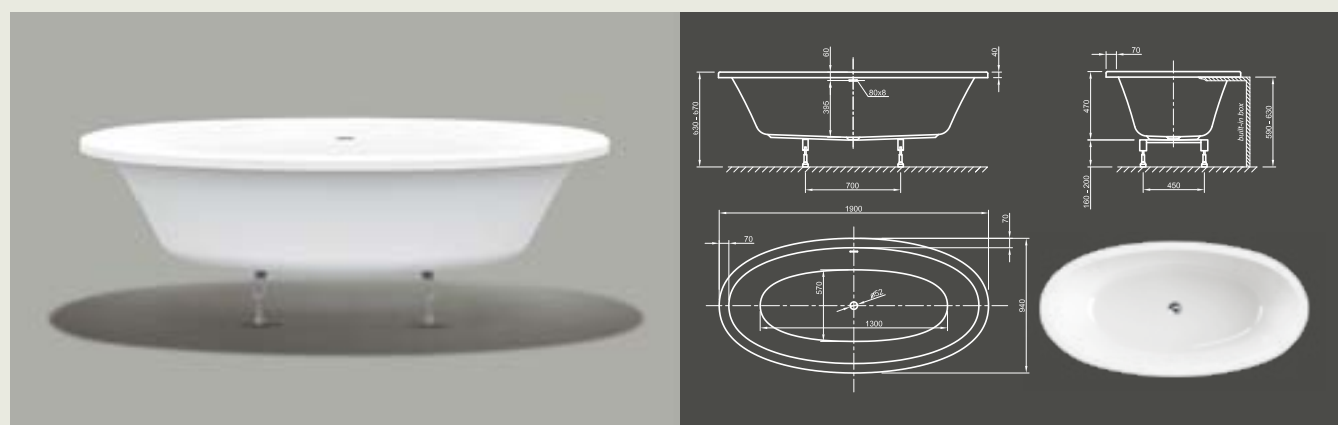

LOOM FIT

Elegance in perfection! Exclusive and spacious design which does ensure an extraordinary relaxing bathing.

Technical data	
Article-No.	0400-288
Colour	White
Dimensions	1900 x 950 x 600 mm (L x W x H)
Weight	33 kg
Volume	265 l
Bath Waste Kit	Slot overflow & Click-Clack waste, colour chrome, factory fitted
Legs	Special frame system with adjustable legs, factory fitted

Further options see page 48