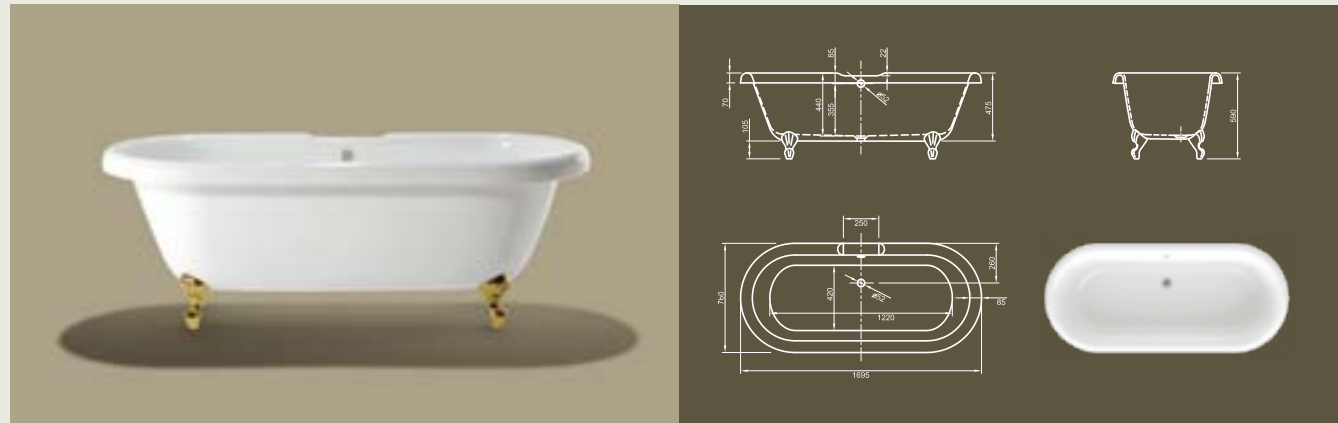

EDWARDIAN

Its Royal Highness invites you to a luxury bath! This classical bathtub exudes the charm of royalty. Feet options in brass or chrome adapt this extraordinary bathtub to the personal character of your bathroom.

Technical data	
Article-No.	0100-062
Colour	White
Dimensions	1700 x 750 x 600 mm (L x W x H)
Weight	52 kg
Volume	180 l
Bath Waste Kit	Not fitted, to be on separate order
Feet	Ball & Claw feet, colour brass or chrome, factory fitted

Further options see page 48

Victorian

EDWARDIAN XL

Classical design meets comfortable dimensions! This large volume bathtub offers highest bathing comfort at both ends due to central position of the waste.

Technical data	
Article-No.	0100-063
Colour	White
Dimensions	1800 x 800 x 600 mm (L x W x H)
Weight	56 kg
Volume	220 l
Bath Waste Kit	Not fitted, to be on separate order
Feet	Ball & Claw feet, colour brass or chrome, factory fitted

Further options see page 48