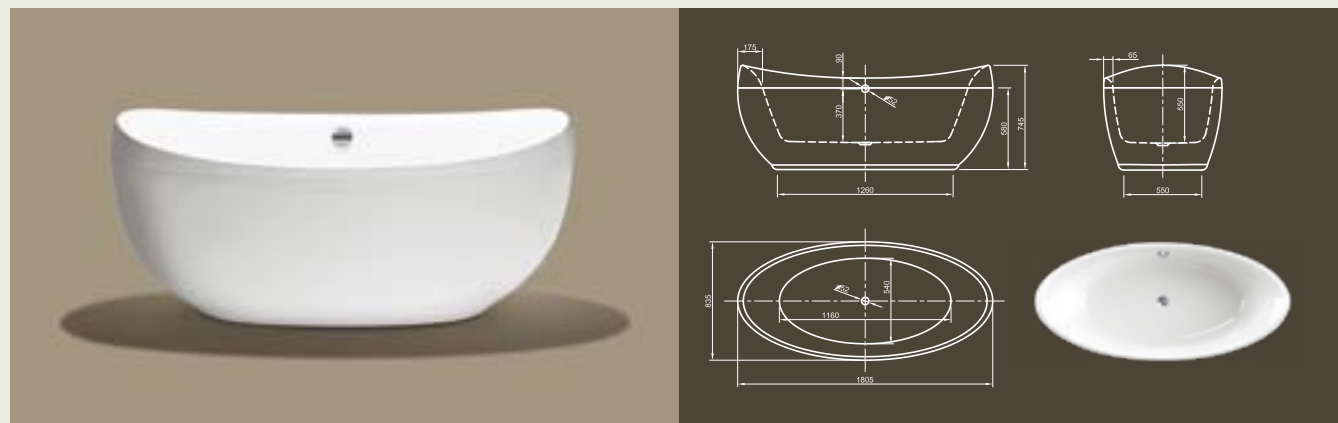

VENICE

Extraordinary design! This modern bathtub has a striking shape and captures you on a journey of mind.

Technical data	
Article-No.	0100-083
Colour	White
Dimensions	1800 x 835 x 745 mm (L x W x H)
Weight	51 kg
Volume	225 l
Bath Waste Kit	Click-Clack system, colour chrome, factory fitted

Further options see page 48

LOOM

Elegance in perfection! Exclusive and spacious design which does ensure an extraordinary relaxing bathing.

Technical data	
Article-No.	0100-088
Colour	White
Dimensions	1900 x 950 x 600 mm (L x W x H)
Weight	53 kg
Volume	265 l
Bath Waste Kit	Click-Clack system, colour chrome, factory fitted

Further options see page 48

LOUNGE

Pure power of attraction! This modern style bathtub is the space for meditative peace and radiates by its asymmetric egg-shape the feeling of maximal relaxation.

Technical data	
Article-No.	0100-089
Colour	White
Dimensions	1850 x 950 x 635 mm (L x W x H)
Weight	53 kg
Volume	265 l
Bath Waste Kit	Click-Clack system, colour chrome, factory fitted

Further options see page 48