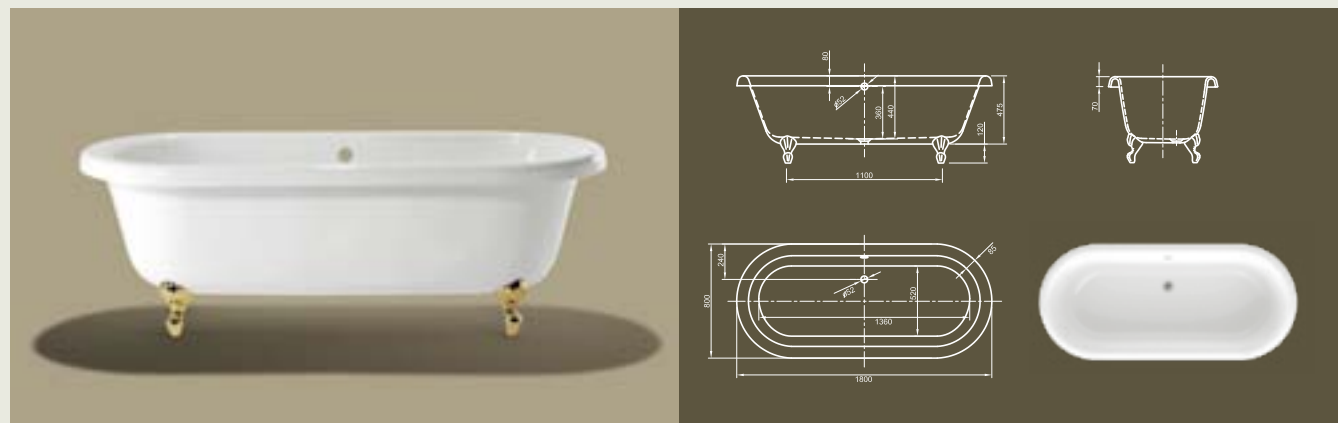

EDWARDIAN

Its Royal Highness invites you to a luxury bath! This classical bathtub exudes the charm of royalty. Feet options in brass or chrome adapt this extraordinary bathtub to the personal character of your bathroom.

Technical data	
Article-No.	0100-062
Colour	White
Dimensions	1700 x 750 x 600 mm (L x W x H)
Weight	52 kg
Volume	180 l
Bath Waste Kit	Not fitted, to be on separate order
Feet	Ball & Claw feet, colour brass or chrome, factory fitted

Further options see page 48

EDWARDIAN XL

Classical design meets comfortable dimensions! This large volume bathtub offers highest bathing comfort at both ends due to central position of the waste.

Technical data	
Article-No.	0100-063
Colour	White
Dimensions	1800 x 800 x 600 mm (L x W x H)
Weight	56 kg
Volume	220 l
Bath Waste Kit	Not fitted, to be on separate order
Feet	Ball & Claw feet, colour brass or chrome, factory fitted

Further options see page 48

VICTORIAN

Back to the roots! The classical Victorian style bathtub is outstandingly adopted to the body and conveys an especially high feeling of comfort.

Technical data	
Article-No.	0100-061
Colour	White
Dimensions	1745 x 830 x 810/650 mm (L x W x H)
Weight	56 kg
Volume	185 l
Bath Waste Kit	Not fitted, to be on separate order
Feet	Lion feet, colour brass or chrome, factory fitted

Further options see page 48