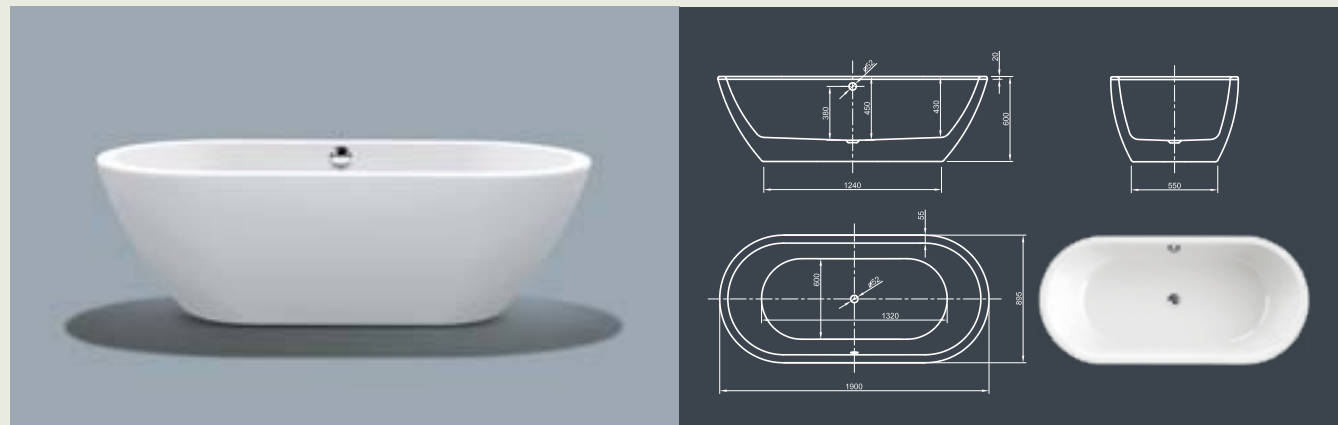

FORM SPA

Elegance! An exceptional design for a stunning bath enjoyment.

Technical data	
Article-No.	0200-087
Colour	White
Dimensions	1900 x 900 x 600 mm (L x W x H)
Weight	93 kg maximum weight (depending on configuration)
Volume	275 l
Bath Waste Kit	Click-Clack system, colour chrome, factory fitted

Further options see page 60