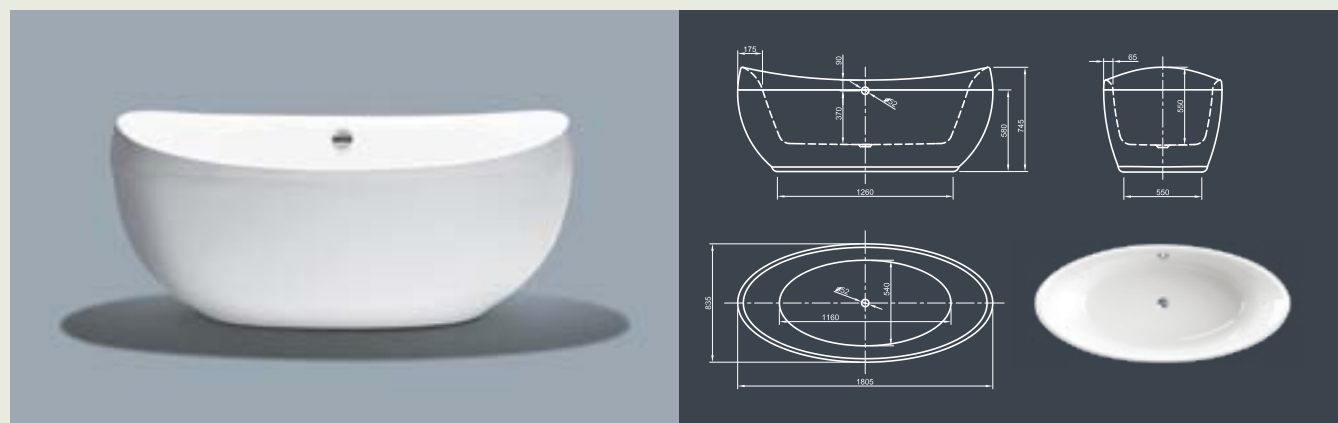

VENICE SPA

Extraordinary design! This modern bathtub has a striking shape and captures you on a journey of mind.

Technical data	
Article-No.	0200-083
Colour	White
Dimensions	1800 x 835 x 745 mm (L x W x H)
Weight	91 kg maximum weight (depending on configuration)
Volume	225 l
Bath Waste Kit	Click-Clack system, colour chrome, factory fitted

Further options see page 60