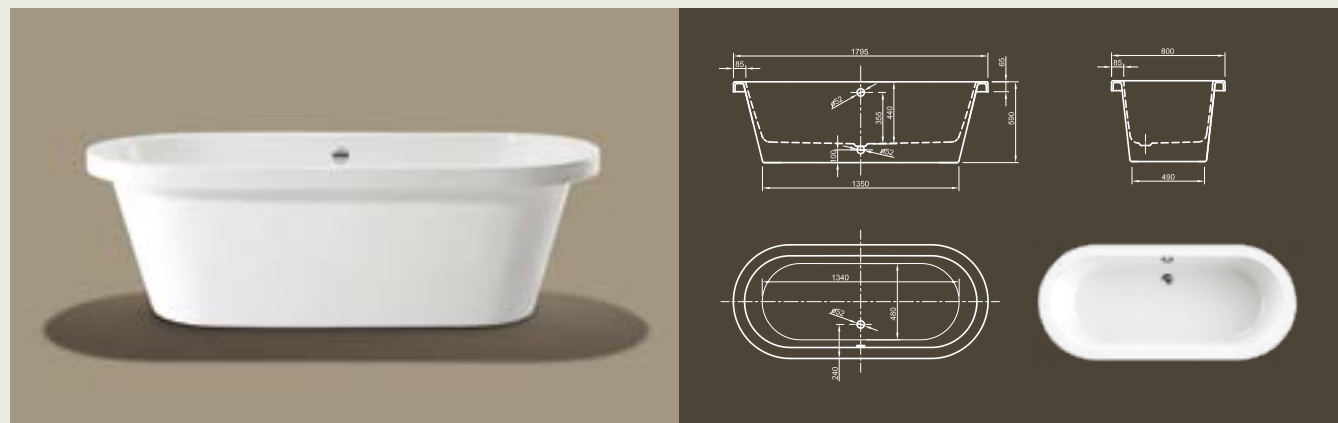

Cool

LOFT

Modern interpretation of a classical bathtub.

Its puristic, oval shape invites to relax in. With its broad edge it sufficiently meets practical requirements.

Technical data	
Article-No.	0100-067
Colour	White
Dimensions	1800 x 800 x 600 mm (L x W x H)
Weight	58 kg
Volume	230 l
Bath Waste Kit	Not fitted, to be on separate order

Further options see page 48

Option: Loft IV (with plinth), Article-No. 0100-068

COOL

Cool comfort! Inspired by the last century this modern style bathtub ergonomically interprets classic tub design in the spirit of time. Its unique shape creates a deep feeling of cosiness and invites to relax in.