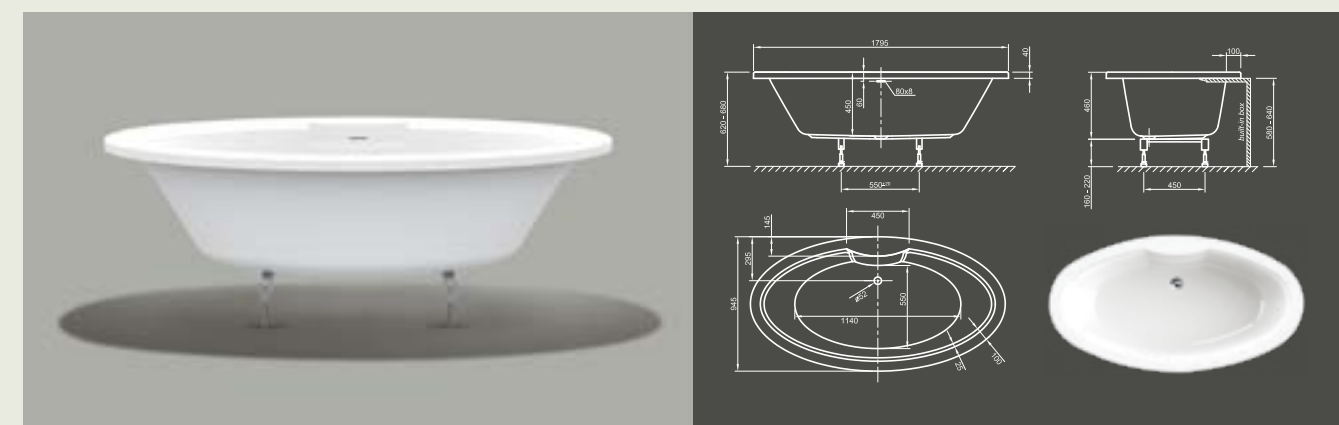

OVAL FIT

Oval experience! With its oval basic shape and elegant curves, this modern style bathtub offers you a high bathing comfort.

Technical data	
Article-No.	0400-280
Colour	White
Dimensions	1800 x 950 x 625 mm (L x W x H)
Weight	39 kg
Volume	225 l
Bath Waste Kit	Slot overflow & Click-Clack waste, colour chrome, factory fitted
Legs	Special frame system with adjustable legs, factory fitted

Further options see page 48