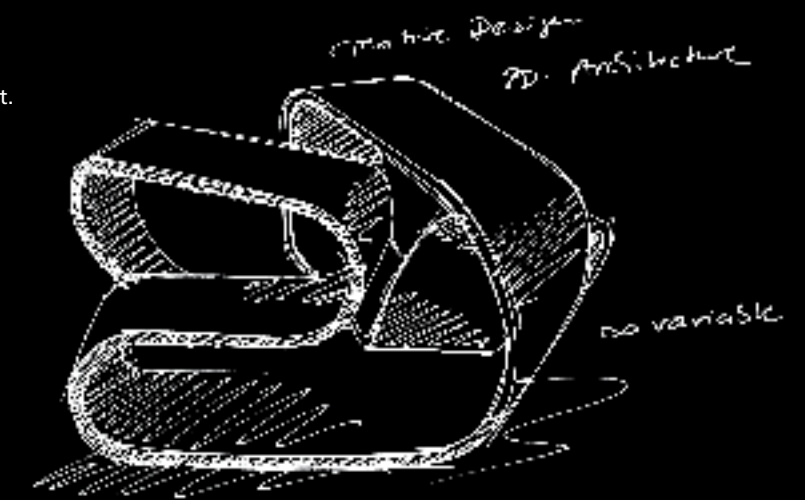

- Waterproof: corrosion or swelling due to steam or moisture is not possible. The surface cannot be damaged by moisture, rot or mildew and liquids cannot penetrate it.
- 100% durable due to impact and shock resistance
- 100% hygienic, dirt repellent and stain resistant due to non-porous surface
- Chemical resistant
- Completely homogenous
- Thermoformable
- Pleasant to the touch
- Easy to repair and care
- Flame and heat resistant (for a short time over 200°C)

By using different grinding media with different grain sizes the gloss level of the surfaces can be adapted to your desired degree. Despite its resistance, K-Stone is easy to mill, cut, drill or grind. Like this individual lettering or logo can be milled into the material for example.

Besides acrylic, K-Stone is perfect for combination with other materials. Whether it is glass – like shown in our new models Look or Duo – wood, Plexiglass or non-ferrous metals, the diversity is huge.

K-Stone is not only applicable in the sanitary sector. Also kitchens, laboratories, shops or other design projects provide a perfect space for application. There are plenty areas to use it, just use your imagination. K-Stone is quality work 100% made in Europe.