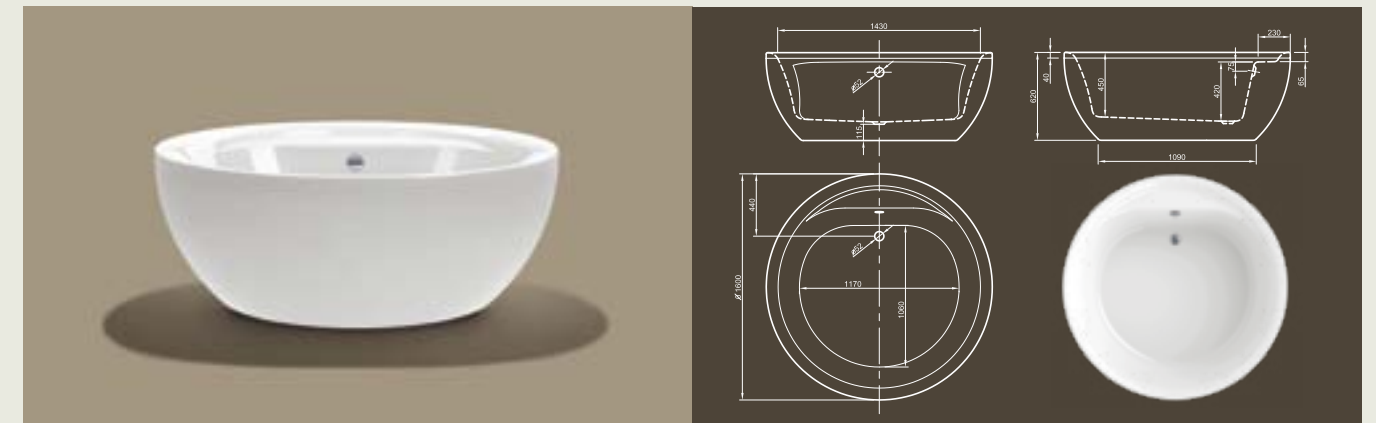

CLUB

Top of the bath! This modern, round bathtub is the place to be in your bathroom. Enjoy your bath and round off your day!

Technical data	
Article-No.	0100-075
Colour	White
Dimensions	Ø 1600 x 620 mm (L x W x H)
Weight	66 kg
Volume	275 l
Bath Waste Kit	Click-Clack system, colour chrome, factory fitted

Further options see page 48