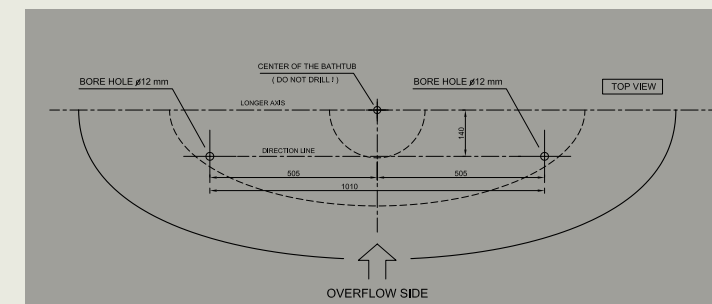

FLOORFIX & MOUNTING

Floorfix – the unique concept of floor fixation for freestanding bathtubs! This set consists of 2 screws, 2 pins and 2 pre-assembled holes in the bathtub to guarantee firm standing on the floor. Each bathtub is delivered with comprehensive floor drilling template and pictogram-mounting-instruction.