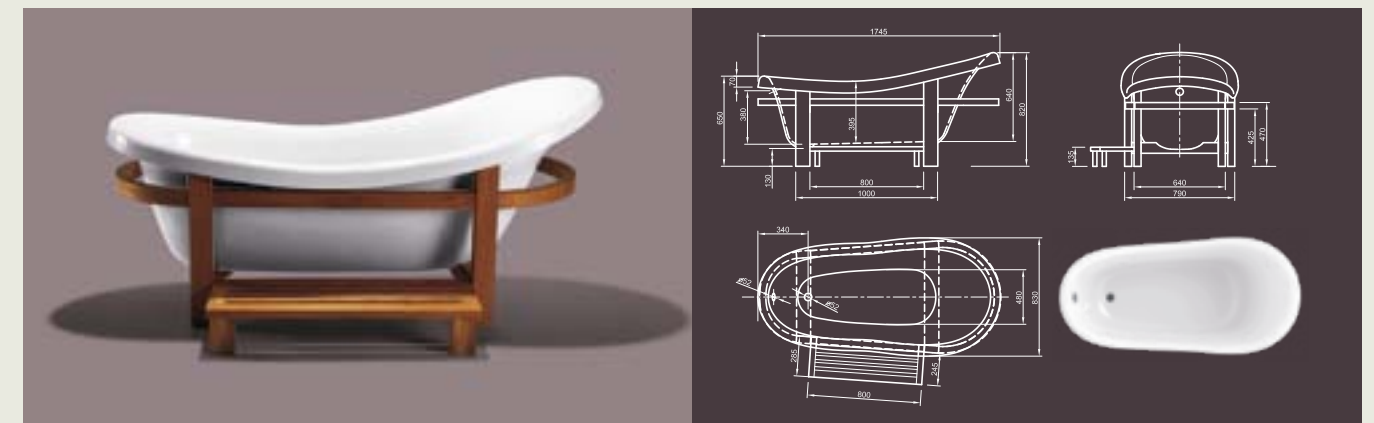

VICTORIAN I

Glorious! Our trendsetter in classic style bathtubs – Victorian – imbedded in a luxury wood support with retractable step. Outstandingly luxurious and individual!

Technical data	
Article-No.	0100-061-06
Colour	White
Dimensions	1745 x 830 x 820/650 mm (L x W x H)
Weight	59 kg
Volume	185 l
Bath Waste Kit	Not fitted, to be on separate order

Further options see page 48