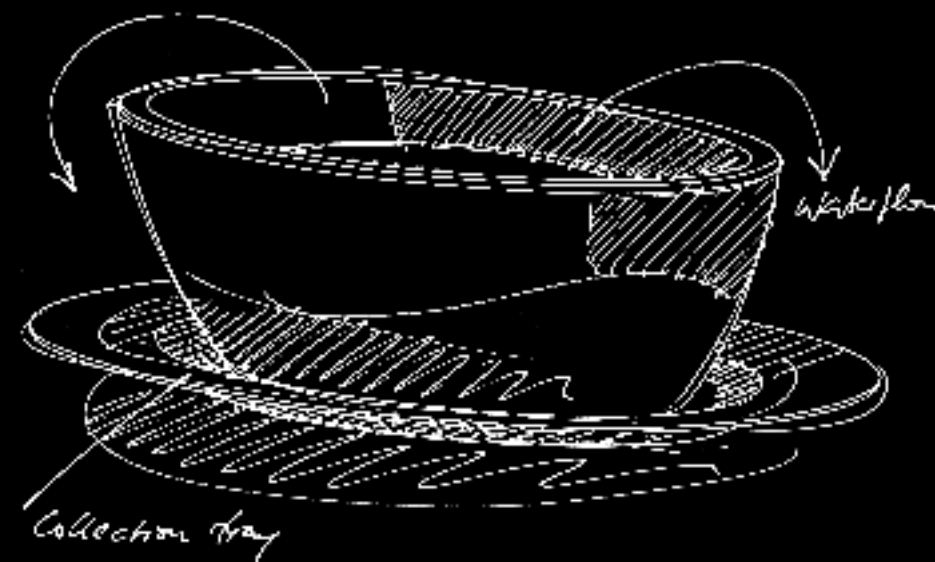

Evolution is any change across successive generations. In our case we talk about evolution being any change in successive products! As market leader in freestanding bathtubs made from best cast sanitary acrylic we hold this world caring in our hands.

Knief & Co. is making statements in perfection creating best quality and most elegant design to fulfil any desire. A part of our core business is product development. Being a step ahead in finding tomorrow's solutions is what makes us successful. Innovativeness at highest quality standards is what our customers are seeking for. We see our role as the extended workbench of our business partners. We face every challenge, create ideas and find solutions for every mission.

With our Overflow-Tub Loom we show the accuracy of our thermo forming and finishing processes of our bathtubs. Knief & Co.'s processing technology is the only technology worldwide

providing the perfection of zero-tolerance-accurate horizontal rim and invisible jointing with no coating for freestanding acrylic bathtubs.

Knief & Co.'s evolutionary combination of Aqua Plus® or Aqua Spa® acrylic bathtubs and K-Stone mineral cast is a symbiosis of materials. We offer our customers endless and unique variations in design and colour and – at the end of the day – the creation of inimitable individual bathroom design. We make it special and evolution perfect!