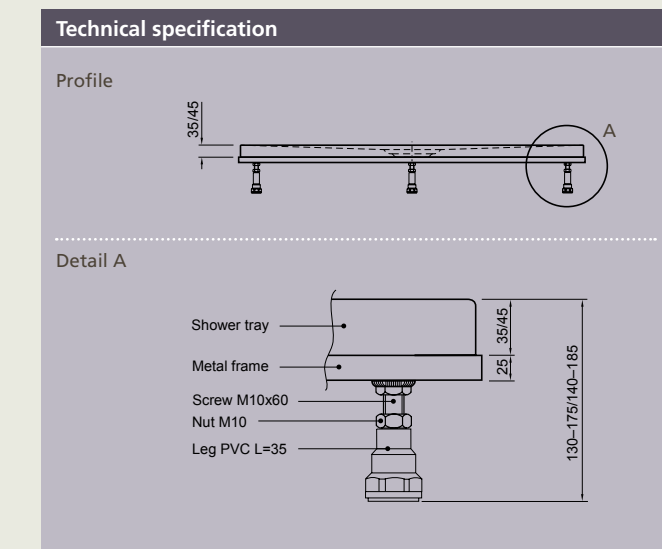

Aqua Tecc® shower trays are easy and variable to install. Thanks to our included, elaborate flush-to-floor frame-technology it is simple to fit each tray to individual needs. The set consists of a stable metal frame, appropriate number of adjustable legs, sealing tape, panel for easy tile covering, all necessary parts for installation and naturally the acrylic shower tray as such.

18 DIMENSIONS*

Dimensions (LxBxH)	Colour
800 x 800 x 35 mm	White
900 x 800 x 35 mm	White
900 x 900 x 35 mm	White
1000 x 800 x 35 mm	White
1000 x 900 x 35 mm	White
1000 x 1000 x 35 mm	White
1200 x 800 x 35 mm	White
1200 x 900 x 35 mm	White
1200 x 1000 x 35 mm	White
1400 x 800 x 35 mm	White
1400 x 900 x 35 mm	White
1400 x 1000 x 35 mm	White
1600 x 800 x 45 mm	White
1600 x 900 x 45 mm	White
1600 x 1000 x 45 mm	White
1800 x 800 x 45 mm	White
1800 x 900 x 45 mm	White
1800 x 1000 x 45 mm	White

*Individual sizes available upon request

7 LENGTHS, 3 WIDTHS

WASTE SYSTEM

Dimensions	Colour
Ø 90 mm incl. PVC-Siphon	Chrome

METAL FRAME

EVOLUTION

TODAY'S SOLUTIONS FOR TOMORROW

Evolution is any change across successive generations. In our case we talk about evolution being any change in successive products! As market leader in freestanding bathtubs made from best cast sanitary acrylic we hold this world caring in our hands.