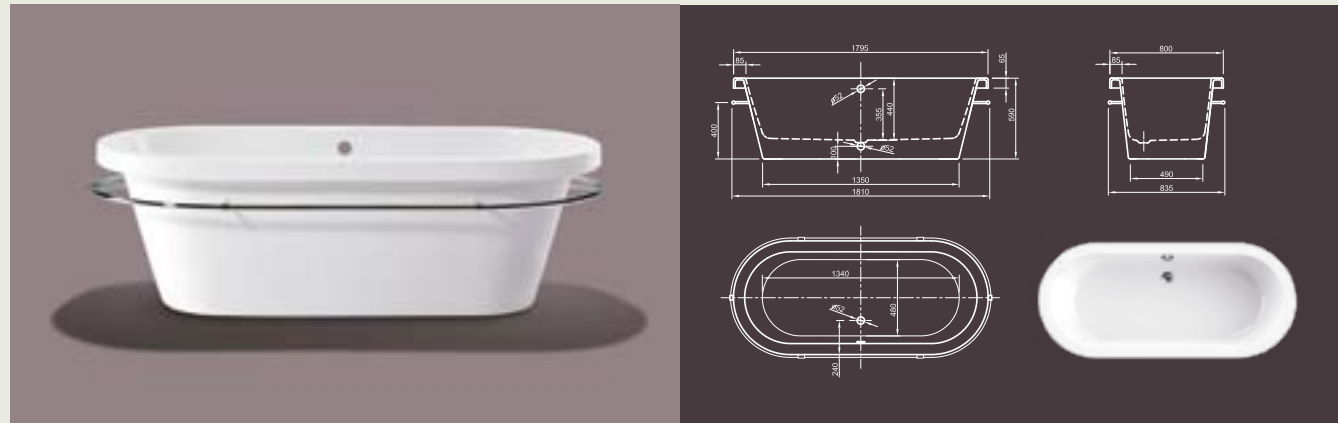

LOFT I

Modern interpretation of a classical bathtub. Our edgy model Loft equipped with a surrounding, chrome towel rail. Have your towel available after the enjoyment of an inevitable relaxing bath experience.

Technical data	
Article-No.	0100-067-01/02
Colour	White
Dimensions	1800 x 835 x 600 mm (L x W x H)
Weight	65 kg
Volume	230 l
Bath Waste Kit	Not fitted, to be on separate order

Further options see page 48