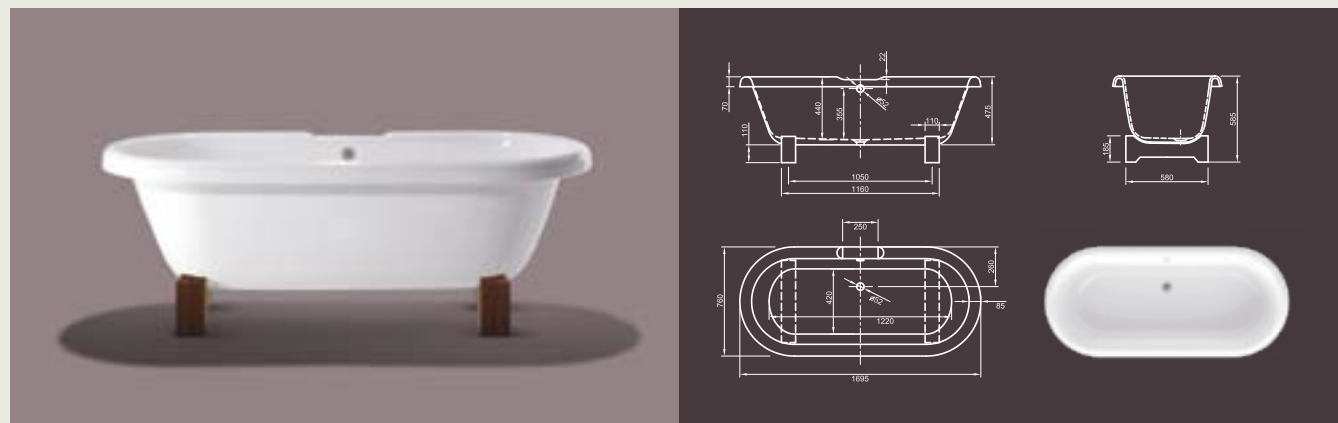

EDWARDIAN II

Noble interpretation the 2nd! Our beloved Evergreen Edwardian imbedded in two consoles made of teak wood.

Technical data	
Article-No.	0100-062-08
Colour	White
Dimensions	1700 x 750 x 600 mm (L x W x H)
Weight	55 kg
Volume	180 l
Bath Waste Kit	Not fitted, to be on separate order

Further options see page 48