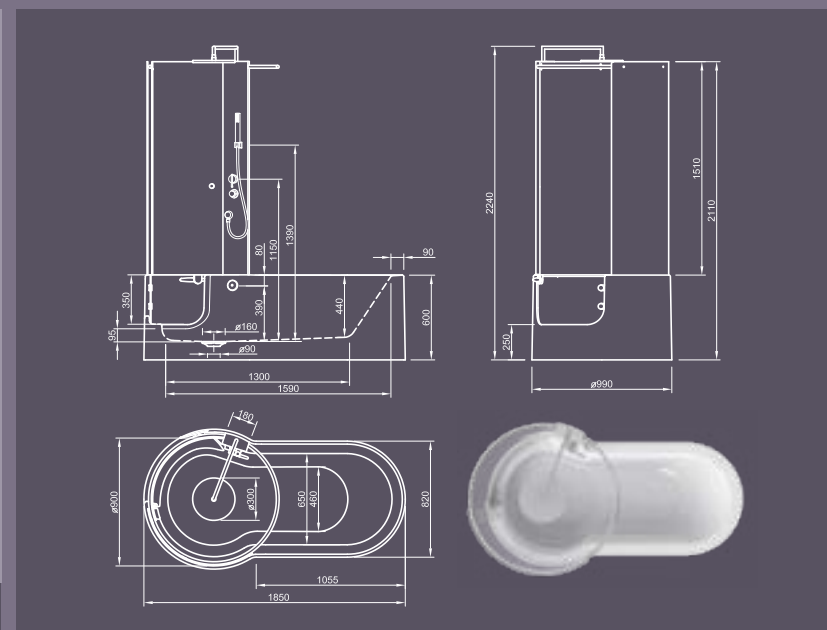

DUO

FREESTANDING BATH & SHOWER ARRANGEMENT

Duo is really one-of-a-kind! With this unique product design we created a 100% freestanding bath & shower combination. Choose any position in your bathroom. This model does not need any wall fixation, though absolutely fulfilling the luxury comfort of a freestanding bathtub and every design and demand of a modern shower cabin. An utmost convenient, nearly floor even door opening allows a very comfortable entry without the need of stepping over the bath rim. Shockproof security glass walls are easy to care. The K-Stone made bathtub is solid and homogenous and therefore 100% hygienic and durable. Furthermore it is easy to care and repair bearing characteristics like chemical-, stain- and shock resistance.

Technical data	
Article-No.	0700-001
Colour	White
Dimensions	1850 x 1000 x 2110 mm (L x W x H)
Weight	150 kg
Volume	275 l
Bath Waste Kit	Integrated bath filler, colour chrome & Click-Clack waste, colour white, factory fitted

1850 x 1000 x 2110 mm