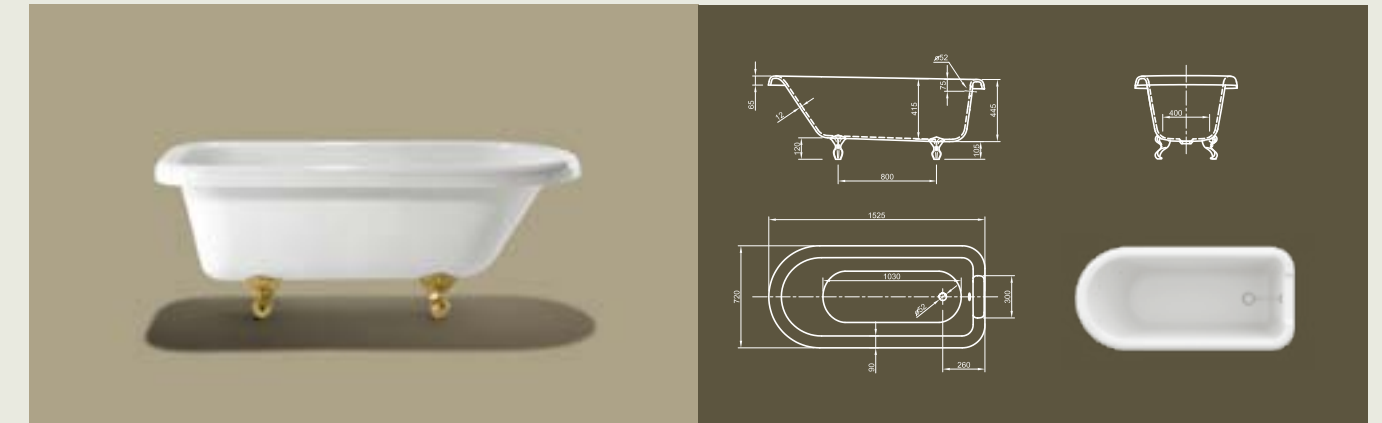

ROLL TOP

Right from the beginning! This classic design bathtub shows the origin of the Victorian style bathtub and convinces by its space saving design. It allows one-sided wall connection and so brings together popular design with useful properties.

Technical data	
Article-No.	0100-065
Colour	White
Dimensions	1525 x 720 x 550 mm (L x W x H)
Weight	46 kg
Volume	160 l
Bath Waste Kit	Not fitted, to be on separate order
Feet	Ball & Claw feet, colour brass or chrome, factory fitted

Further options see page 48

Option: Roll Top XL (1665 x 715 x 575 mm), Article-No. 0100-066

CHATEAU

Bonjour! This French style classical design bathtub brings Provence flair into your bathroom. Or maybe you prefer Paris or Cannes? Whatever you prefer, this elegant symmetrical shape bathtub perfects your bathroom in an incomparable manner!

Technical data	
Article-No.	0100-073
Colour	White
Dimensions	1800 x 800 x 680 mm (L x W x H)
Weight	58 kg
Volume	230 l
Bath Waste Kit	Not fitted, to be on separate order
Feet	Ball & Claw feet, colour brass or chrome, factory fitted

Further options see page 48