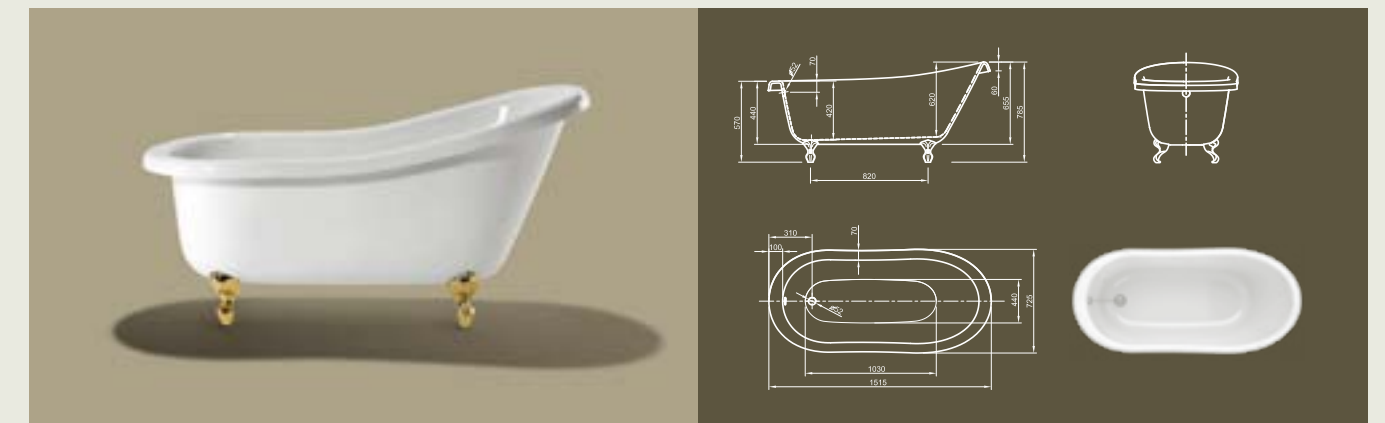

SLIPPER

Compact! The compact size version of our Victorian style bathtub. Design your bathroom and tune it up to an individual, characteristic oasis of enjoyment by integrating a freestanding bathtub! This model allows this transformation even in the smallest bathroom.

Technical data	
Article-No.	0100-064
Colour	White
Dimensions	1515 x 725 x 785/570 mm (L x W x H)
Weight	46 kg
Volume	135 l
Bath Waste Kit	Not fitted, to be on separate order
Feet	Ball & Claw feet, colour brass or chrome, factory fitted

Further options see page 48