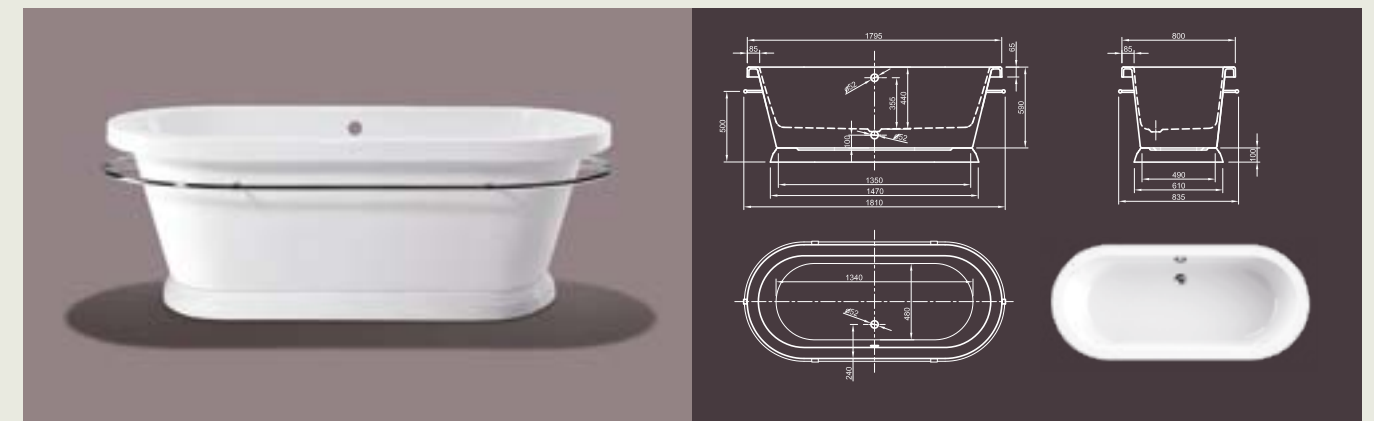

LOFT V

Last but not least: Another popular symbiosis of features! Here our model Loft equipped with towel rail and plinth. Make your choice!

Technical data	
Article-No.	0100-067-07/08
Colour	White
Dimensions	1800 x 835 x 690 mm (L x W x H)
Weight	77 kg
Volume	230 l
Bath Waste Kit	Not fitted, to be on separate order

Further options see page 48