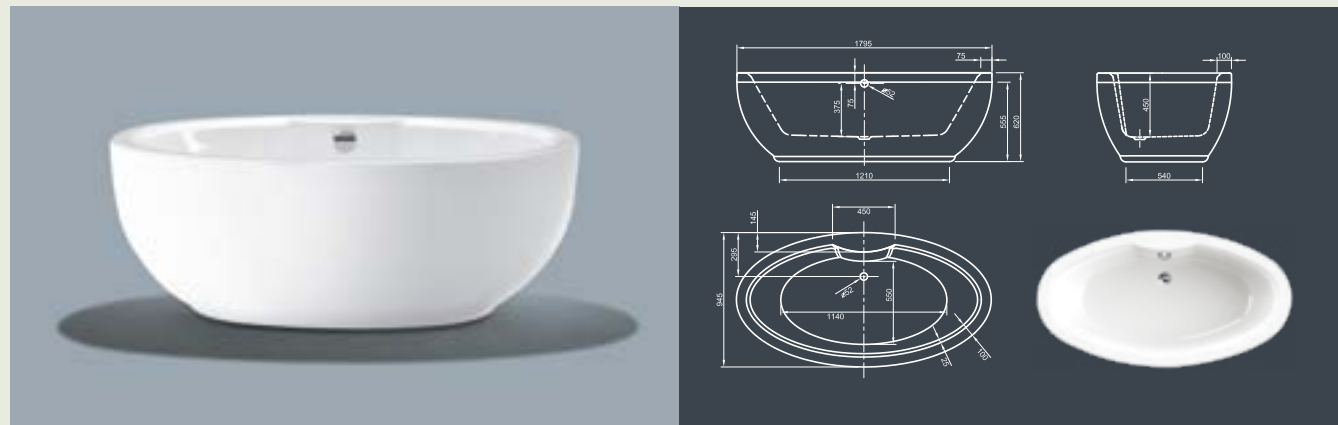

Further options see page 60

OVAL SPA

Oval experience! With its oval basic shape and elegant curves, this modern style bathtub offers you a high bathing comfort.

Technical data	
Article-No.	0200-080
Colour	White
Dimensions	1800 x 950 x 625 mm (L x W x H)
Weight	90 kg maximum weight (depending on configuration)
Volume	225 l
Bath Waste Kit	Click-Clack system, colour chrome, factory fitted

Further options see page 60

WALL SPA

Evolutionary! Favored design enhanced in a space saving form. This modern style bathtub allows one-sided wall connection. Prettify your bathroom even if there is only minimum space!