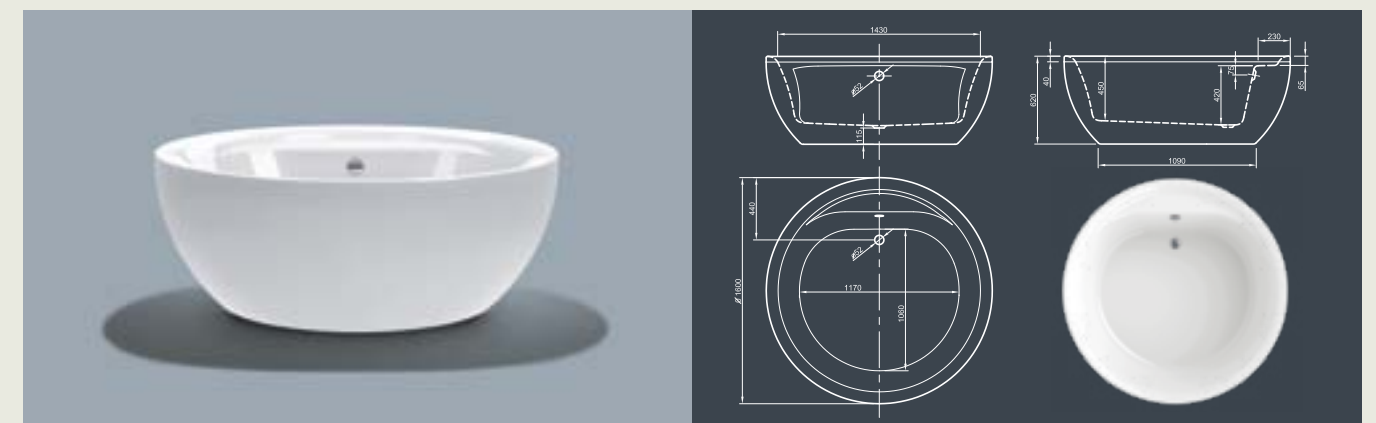

Further options see page 60

CLUB SPA

Top of the bath! This modern, round bathtub is the place to be in your bathroom. Enjoy your bath and round off your day!

Technical data	
Article-No.	0200-075
Colour	White
Dimensions	∅ 1600 x 620 mm (L x W x H)
Weight	106 kg maximum weight (depending on configuration)
Volume	275 l
Bath Waste Kit	Click-Clack system, colour chrome, factory fitted

Further options see page 60

OVAL SPA

Oval experience! With its oval basic shape and elegant curves, this modern style bathtub offers you a high bathing comfort.

Technical data	
Article-No.	0200-080
Colour	White
Dimensions	1800 x 950 x 625 mm (L x W x H)
Weight	90 kg maximum weight (depending on configuration)
Volume	225 l
Bath Waste Kit	Click-Clack system, colour chrome, factory fitted