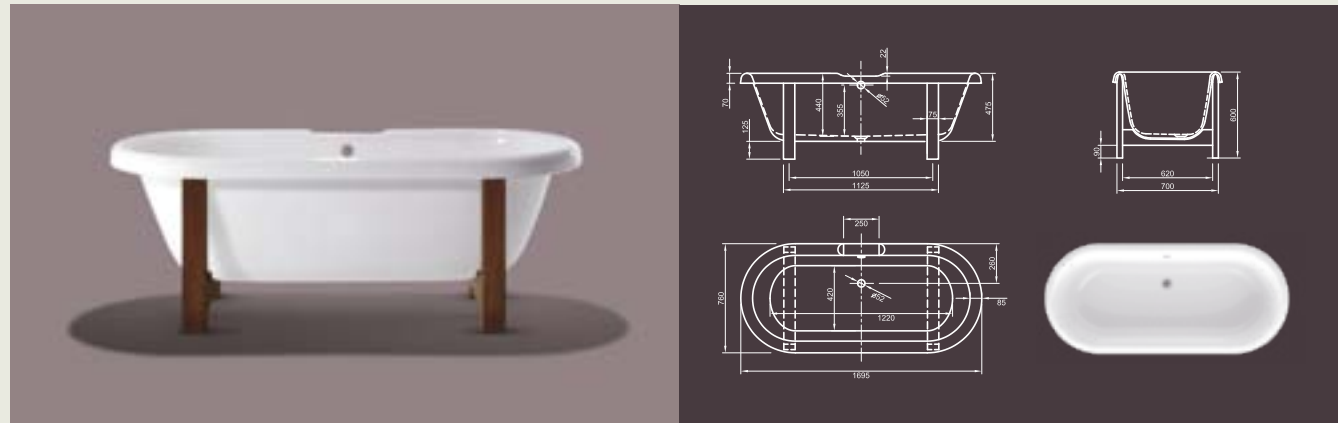

EDWARDIAN I

Noble interpretation! Our traditional design bathtub Edwardian equipped with a two-piece support made of teak wood.

Technical data	
Article-No.	0100-062-06
Colour	White
Dimensions	1700 x 750 x 600 mm (L x W x H)
Weight	55 kg
Volume	180 l
Bath Waste Kit	Not fitted, to be on separate order

Further options see page 48