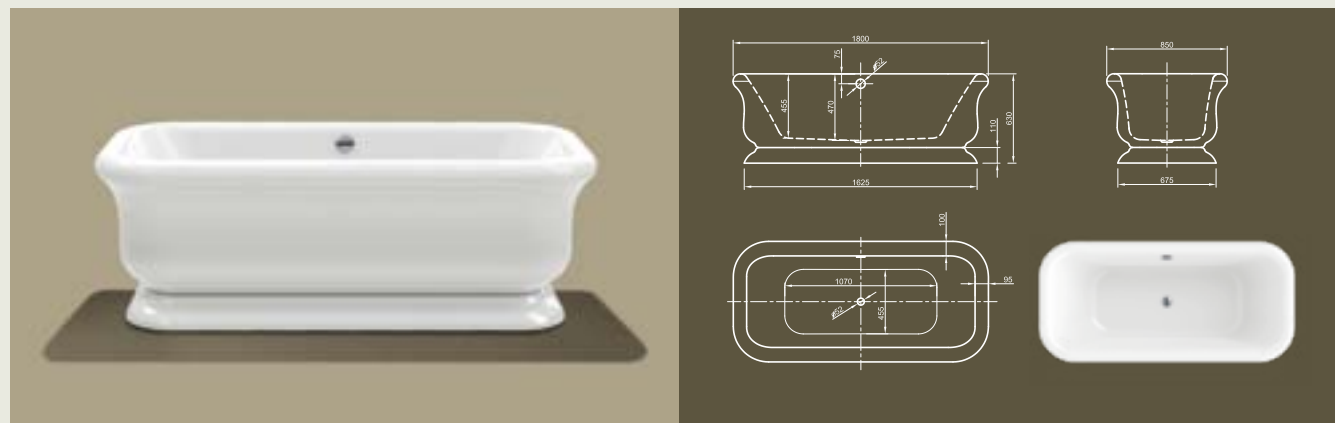

RETRO

Esthetical access to past centuries! This exclusive, classical design bathtub brings back the memory to the Roman Empire. Enjoy the luxurious bathing experience like Caesar and Cleopatra.

Technical data	
Article-No.	0100-090
Colour	White
Dimensions	1800 x 850 x 630 mm (L x W x H)
Weight	60 kg
Volume	215 l
Bath Waste Kit	Click-Clack system, colour chrome, factory fitted

Further options see page 48