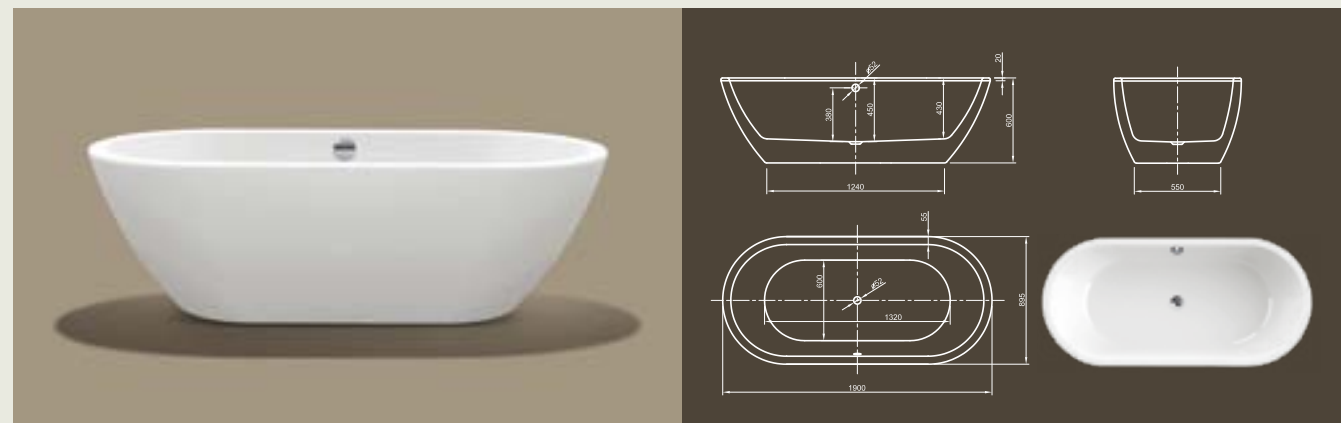

FORM

Elegance! An exceptional design for a stunning bath enjoyment.

Technical data	
Article-No.	0100-087
Colour	White
Dimensions	1900 x 900 x 600 mm (L x W x H)
Weight	53 kg
Volume	275 l
Bath Waste Kit	Click-Clack system, colour chrome, factory fitted

Further options see page 48

CLUB

Top of the bath! This modern, round bathtub is the place to be in your bathroom. Enjoy your bath and round off your day!

Technical data	
Article-No.	0100-075
Colour	White
Dimensions	Ø 1600 x 620 mm (L x W x H)
Weight	66 kg
Volume	275 l
Bath Waste Kit	Click-Clack system, colour chrome, factory fitted

Further options see page 48

OVAL

Oval experience! With its oval basic shape and elegant curves, this modern style bathtub offers you a high bathing comfort.

Technical data	
Article-No.	0100-080
Colour	White
Dimensions	1800 x 950 x 625 mm (L x W x H)
Weight	50 kg
Volume	225 l
Bath Waste Kit	Click-Clack system, colour chrome, factory fitted

Further options see page 48