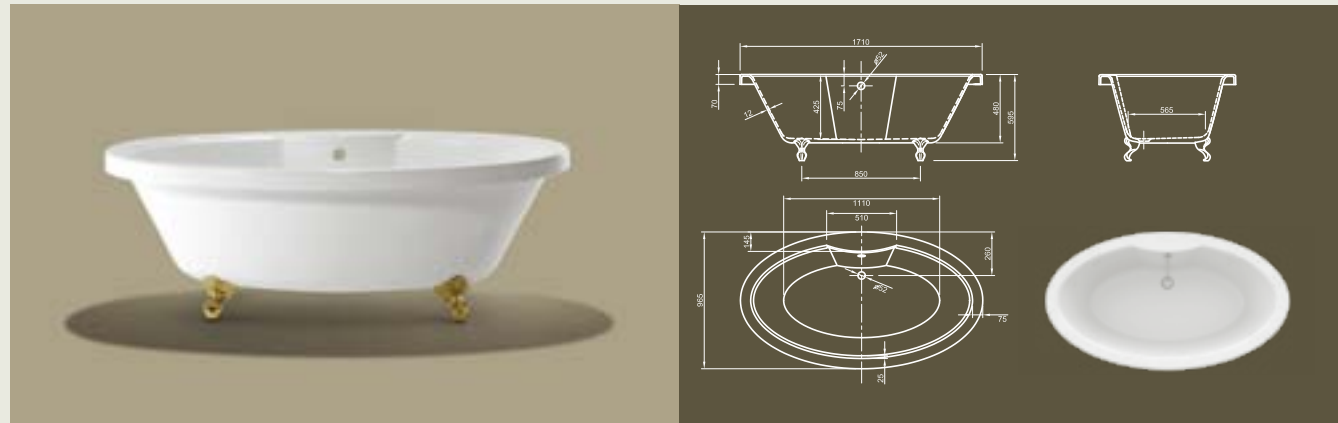

Further options see page 48

ROLL TOP

Right from the beginning! This classic design bathtub shows the origin of the Victorian style bathtub and convinces by its space saving design. It allows one-sided wall connection and so brings together popular design with useful properties.