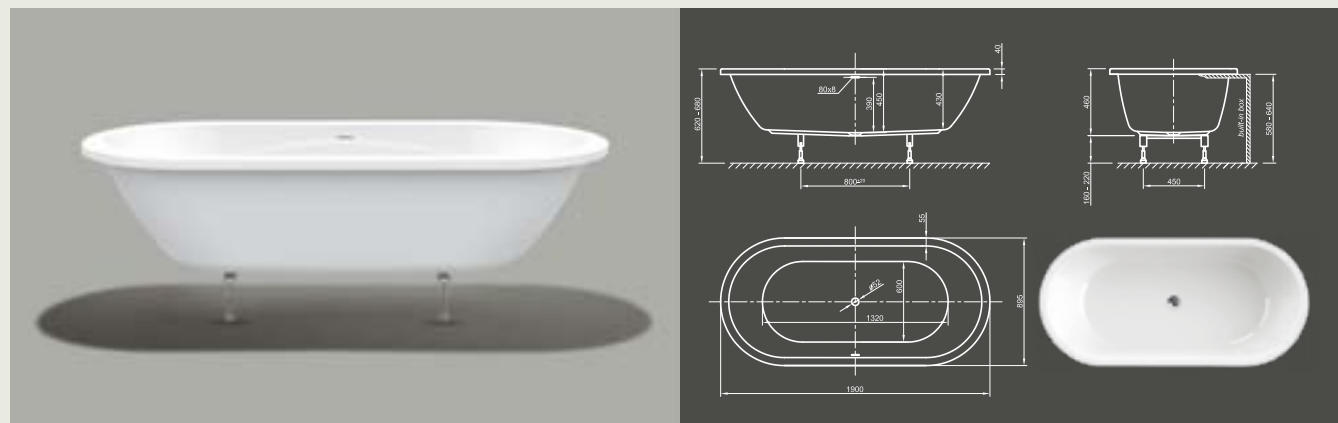

Further options see page 48

FORM FIT

Elegance! An exceptional design for a stunning bath enjoyment.

Technical data	
Article-No.	0400-287
Colour	White
Dimensions	1900 x 900 x 600 mm (L x W x H)
Weight	38 kg
Volume	275 l
Bath Waste Kit	Slot overflow & Click-Clack waste, colour chrome, factory fitted
Legs	Special frame system with adjustable legs, factory fitted

Further options see page 48

CULTURE FIT

Straightforward! This linear cube bathtub shows modern design in its purest way. With its ornate-less shape and perfectly finished edges it radiates meditative peace. Tapered sides offer optimal bathing comfort!