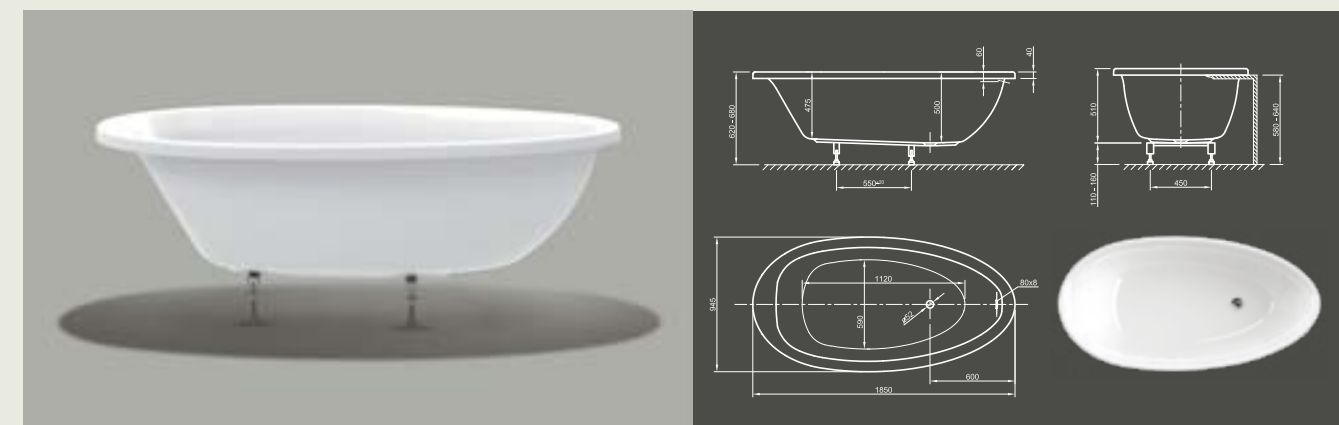

LOUNGE FIT

Pure power of attraction! This modern style bathtub is the space for meditative peace and radiates by its asymmetric egg-shape the feeling of maximal relaxation.

Technical data	
Article-No.	0400-289
Colour	White
Dimensions	1850 x 950 x 635 mm (L x W x H)
Weight	38 kg
Volume	265 l
Bath Waste Kit	Slot overflow & Click-Clack waste, colour chrome, factory fitted
Legs	Special frame system with adjustable legs, factory fitted

Further options see page 48