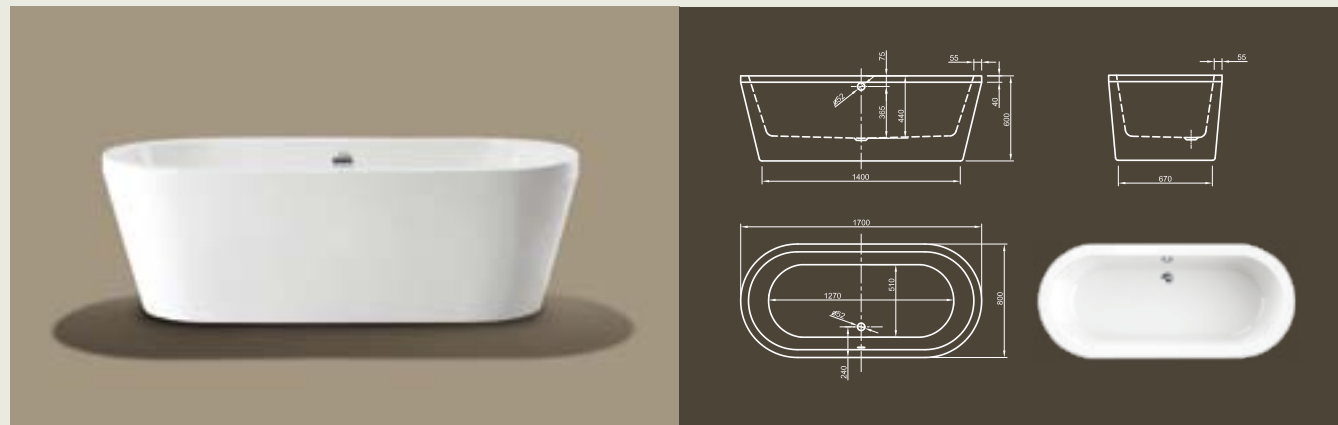

NEO

Cool brother! Following the most favored design of its big brother Cool, this modern design bathtub fulfils all parameters of luxury bath comfort. Reduced dimensions allow the cozy surrounding of a smaller bathroom.

Technical data	
Article-No.	0100-076
Colour	White
Dimensions	1700 x 800 x 600 mm (L x W x H)
Weight	48 kg
Volume	210 l
Bath Waste Kit	Click-Clack system, colour chrome, factory fitted

Further options see page 48

Cool

LOFT

Modern interpretation of a classical bathtub.

Its puristic, oval shape invites to relax in. With its broad edge it sufficiently meets practical requirements.

Technical data	
Article-No.	0100-067
Colour	White
Dimensions	1800 x 800 x 600 mm (L x W x H)
Weight	58 kg
Volume	230 l
Bath Waste Kit	Not fitted, to be on separate order

Further options see page 48