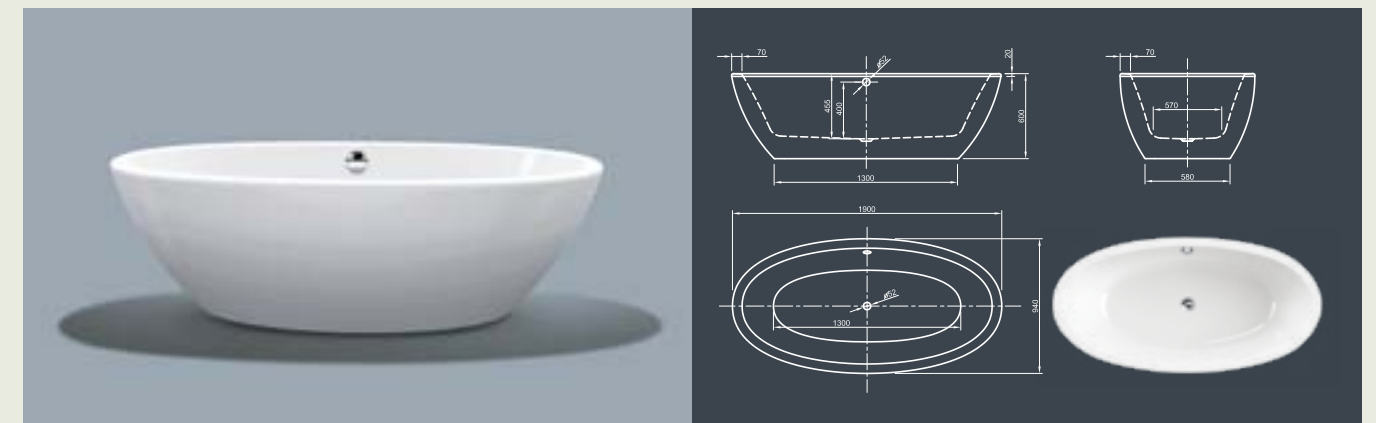

Further options see page 60

COOL SPA

Cool comfort! Inspired by the last century this modern style bathtub ergonomically interprets classic tub design in the spirit of time. Its unique shape creates a deep feeling of cosiness and invites to relax in.