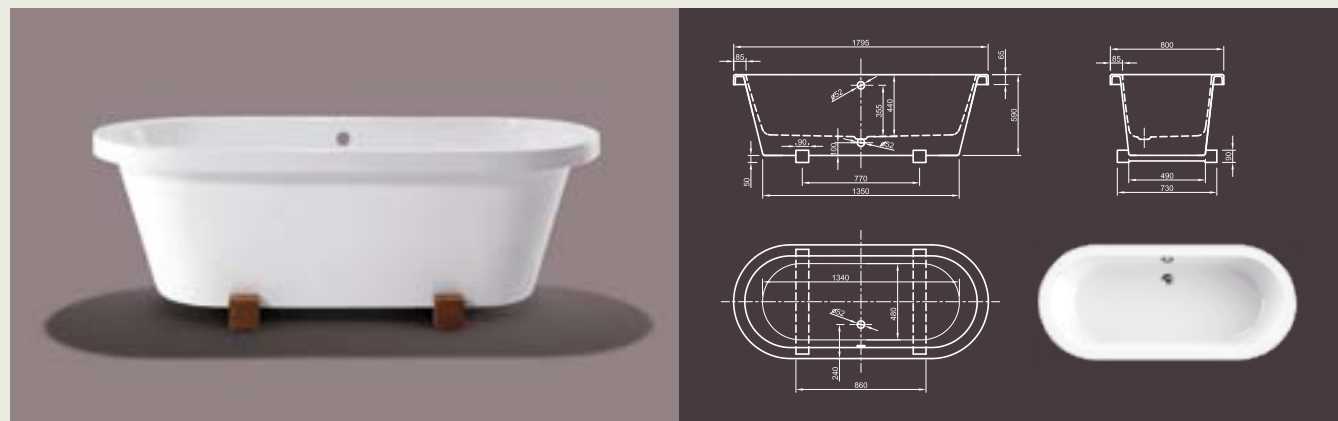

LOFT II

One is not enough! This outstanding design bathtub deserves another configuration. Here you see our puristic oval shape bathtub based on 2 precious teak wood consoles.

Technical data	
Article-No.	0100-067-03
Colour	White
Dimensions	1800 x 800 x 650 mm (L x W x H)
Weight	68 kg
Volume	230 l
Bath Waste Kit	Not fitted, to be on separate order

Further options see page 48