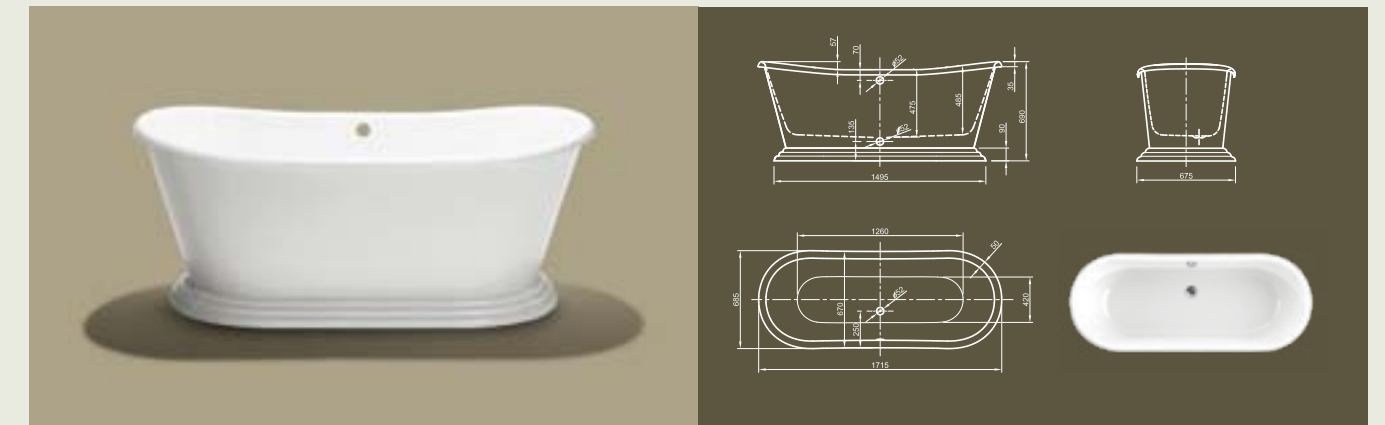

RETRO

Esthetical access to past centuries! This exclusive, classical design bathtub brings back the memory to the Roman Empire. Enjoy the luxurious bathing experience like Caesar and Cleopatra.

Technical data	
Article-No.	0100-090
Colour	White
Dimensions	1800 x 850 x 630 mm (L x W x H)
Weight	60 kg
Volume	215 l
Bath Waste Kit	Click-Clack system, colour chrome, factory fitted

Further options see page 48

SLIPPER

Compact! The compact size version of our Victorian style bathtub. Design your bathroom and tune it up to an individual, characteristic oasis of enjoyment by integrating a freestanding bathtub! This model allows this transformation even in the smallest bathroom.