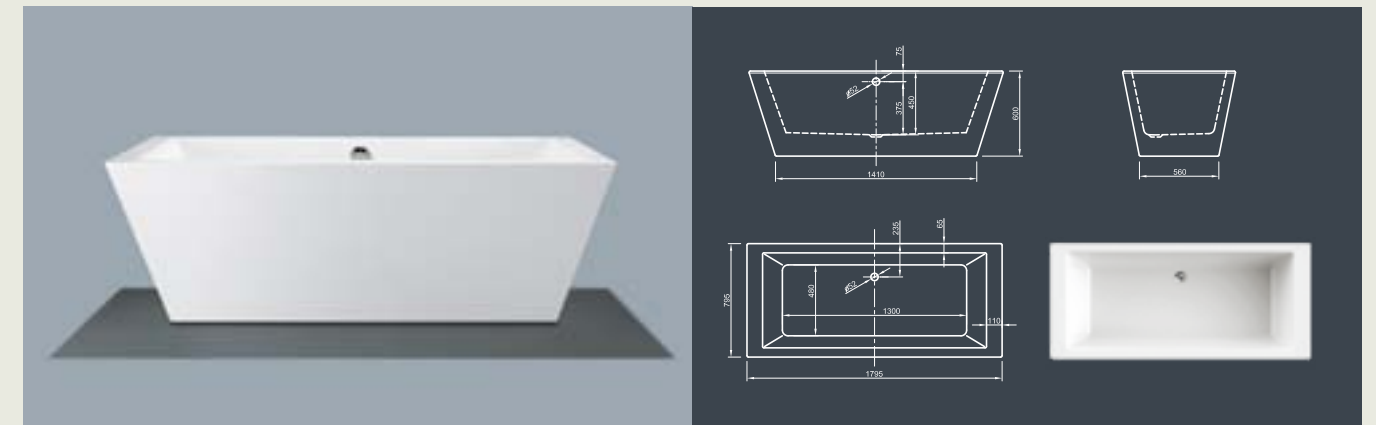

CULTURE SPA

Straightforward! This linear cube bathtub shows modern design in its purest way. With its ornate-less shape and perfectly finished edges it radiates meditative peace. Tapered sides offer optimal bathing comfort!

Technical data	
Article-No.	0200-068
Colour	White
Dimensions	1800 x 800 x 600 mm (L x W x H)
Weight	91 kg maximum weight (depending on configuration)
Volume	230 l
Bath Waste Kit	Click-Clack system, colour chrome, factory fitted

Further options see page 60