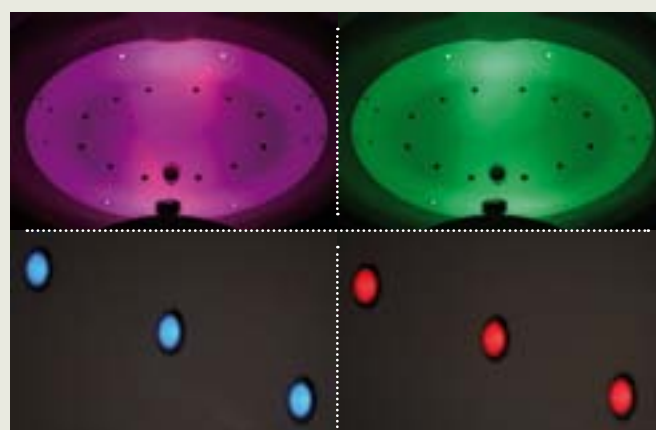

POWER LED & LED EFFECT LIGHT CHAIN

Changing range of colours for perfect ambience in your bathroom.

REMOTE CONTROL

The remote control surface design is individually adaptable e.g. with individual logo.

Left	Right
Whisper System ON/OFF	Ozone Blower OFF/ON
Light chain or power LED ON/OFF	STOP/START changing colours at last colour position
Dim light intensity of power LED	Drying system ON/OFF for manual drying
Radio ON/OFF	MP3 ON/OFF
SKIP to next radio channel or next MP3 title	STOP/PLAY audio function
Volume control for audio function/DOWN	Volume control for audio function/UP

FEATURES & DETAILS

LIGHT

It is said that colour has an impact on the human body and soul and can optimize your energy level. Aqua Spa® wellness bathtubs equipped with ambience light will increase your bathing enjoyment and convert your bathroom into an atmospheric space. Choose between our 20 mini LED light-chain and 2 power LED. 10 changing colour modes of white, purple, blue, light blue, turquoise, green, yellow, orange, red and pink will enhance your senses to a maximum experience of luxury relaxing comfort. Blue is your favorite? No problem! With our integrated remote control you may stop the changing colours at your favored colour or switch on and off the light function. The light intensity of the power LEDs is even dimmable!

SOUND

"Without music, life would be an error" (Friedrich Nietzsche). Enjoy your own MP3 music composition or your favorite radio station using the integrated sound system. The set also consists of 2 integrated not visible loudspeakers which give you a perfect sound experience. You can choose your own program via remote control and having your MP3 player connected via WLAN.

WHISPER AIR NOZZLES

Listen to the silence! With the calmness of our Aqua Spa® system the only recognizable noise is the whisper of soft sparkling water. Lay down and relax, enjoying a pearling massage while reading a book without disturbing noise and extruding water. 24 ultra-flat and ergonomically adjusted whisper air jets grant you a maximum bathing comfort.

OZONE THERAPY

Switch on the integrated Ozone blower! Like this the air escaping from the nozzles is mixed with Ozone. With this function the quality of your bathwater is enhanced due the antibacterial and disinfecting effect of Ozone. Moreover the skin is enriched with oxygen and the blood circulation is stimulated. This option is automatically activated starting the system. Via remote control this option can be switched off and on.

AUTOMATIC DRYING SYSTEM

To dry the air nozzles from remnant water and to avoid bacteria and off odors our Aqua Spa® wellness bathtubs are equipped with an automatic drying system. 15 minutes after emptying the tub this function switches on automatically and runs for 2 minutes. This ensures you a unproblematic, long lasting pleasure in using your Aqua Spa® bathtub. The drying system may be also started manually by remote control.

DESINFECTION