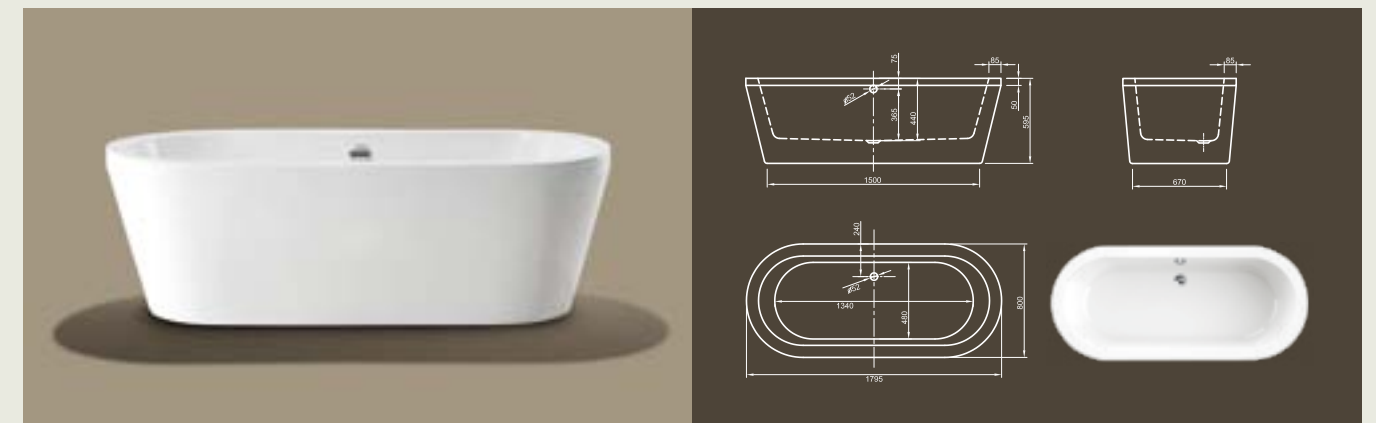

NEO

Cool brother! Following the most favored design of its big brother Cool, this modern design bathtub fulfils all parameters of luxury bath comfort. Reduced dimensions allow the cozy surrounding of a smaller bathroom.

Technical data	
Article-No.	0100-076
Colour	White
Dimensions	1700 x 800 x 600 mm (L x W x H)
Weight	48 kg
Volume	210 l
Bath Waste Kit	Click-Clack system, colour chrome, factory fitted

Further options see page 48

LOFT

Modern interpretation of a classical bathtub.

Its puristic, oval shape invites to relax in. With its broad edge it sufficiently meets practical requirements.

Technical data	
Article-No.	0100-067
Colour	White
Dimensions	1800 x 800 x 600 mm (L x W x H)
Weight	58 kg
Volume	230 l
Bath Waste Kit	Not fitted, to be on separate order

Further options see page 48

COOL

Cool comfort! Inspired by the last century this modern style bathtub ergonomically interprets classic tub design in the spirit of time. Its unique shape creates a deep feeling of cosiness and invites to relax in.

Technical data	
Article-No.	0100-082
Colour	White
Dimensions	1800 x 800 x 600 mm (L x W x H)
Weight	50 kg
Volume	230 l
Bath Waste Kit	Click-Clack system, colour chrome, factory fitted

Further options see page 48