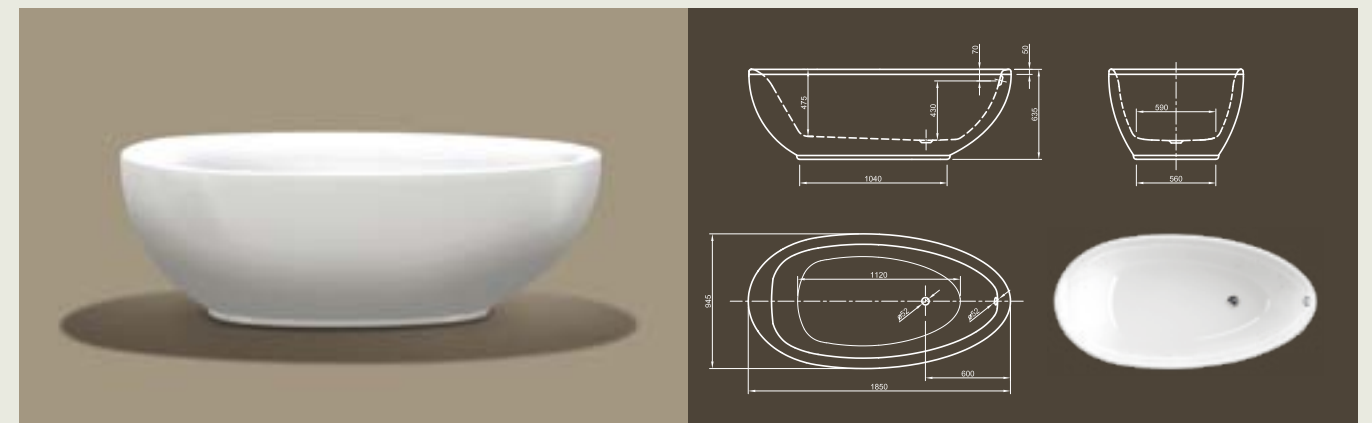

Further options see page 48

CULTURE

Straightforward! This linear cube bathtub shows modern design in its purest way. With its ornate-less shape and perfectly finished edges it radiates meditative peace. Tapered sides offer optimal bathing comfort!