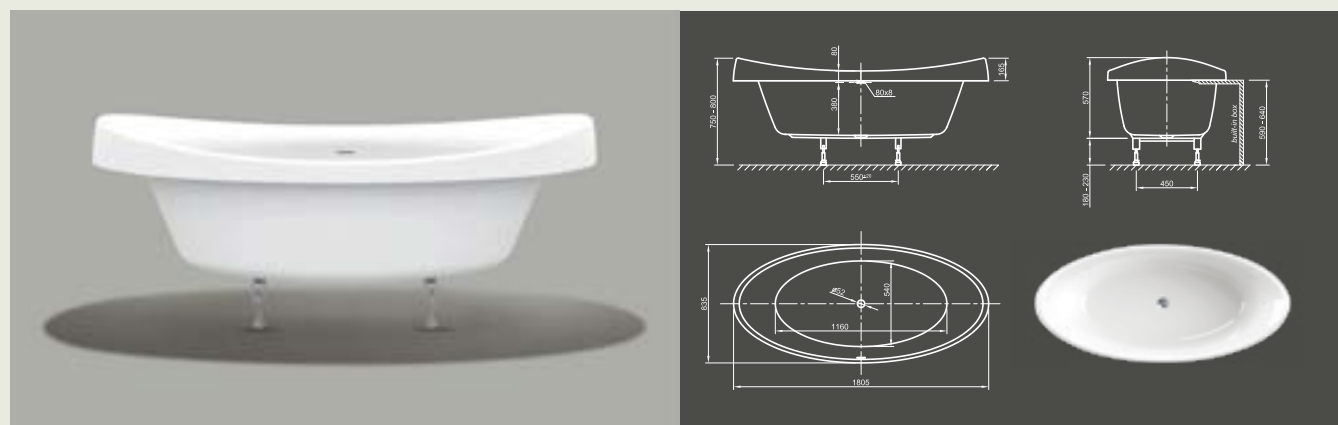

VENICE FIT

Extraordinary design! This modern bathtub has a striking shape and captures you on a journey of mind.

Technical data	
Article-No.	0400-283
Colour	White
Dimensions	1800 x 835 x 745 mm (L x W x H)
Weight	40 kg
Volume	225 l
Bath Waste Kit	Slot overflow & Click-Clack waste, colour chrome, factory fitted
Legs	Special frame system with adjustable legs, factory fitted

Further options see page 48