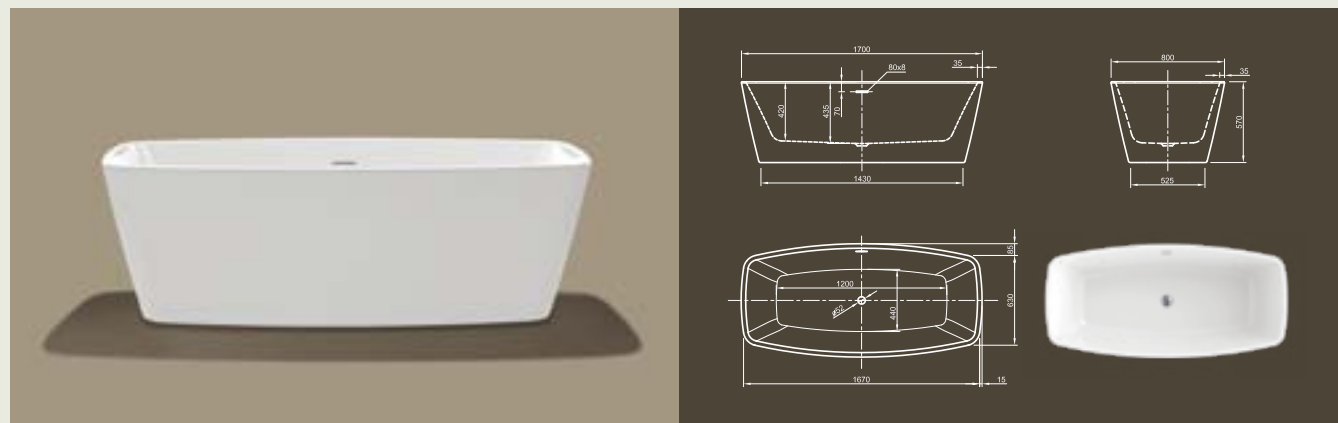

CULTURE

Straightforward! This linear cube bathtub shows modern design in its purest way. With its ornate-less shape and perfectly finished edges it radiates meditative peace. Tapered sides offer optimal bathing comfort!

Technical data	
Article-No.	0100-068
Colour	White
Dimensions	1800 x 800 x 600 mm (L x W x H)
Weight	51 kg
Volume	230 l
Bath Waste Kit	Click-Clack system, colour chrome, factory fitted

Further options see page 48

CUBE

Purism at its best! The embodiment of outstanding and clean design invites you to a luxury bath. Enjoy the minimalism and purism of this bath design!

Technical data	
Article-No.	0100-084
Colour	White
Dimensions	1700 x 800 x 600 mm (L x W x H)
Weight	48 kg
Volume	200 l
Bath Waste Kit	Slot overflow & Click-Clack waste, colour chrome, factory fitted

Further options see page 48

MOOD

Good mood in straight-line! This rectangular clean purism modern style bathtub with a flat top offers optimal comfort with its tapered sides.

Technical data	
Article-No.	0100-085
Colour	White
Dimensions	1800 x 800 x 600 mm (L x W x H)
Weight	52 kg
Volume	230 l
Bath Waste Kit	Click-Clack system, colour chrome, factory fitted

Further options see page 48