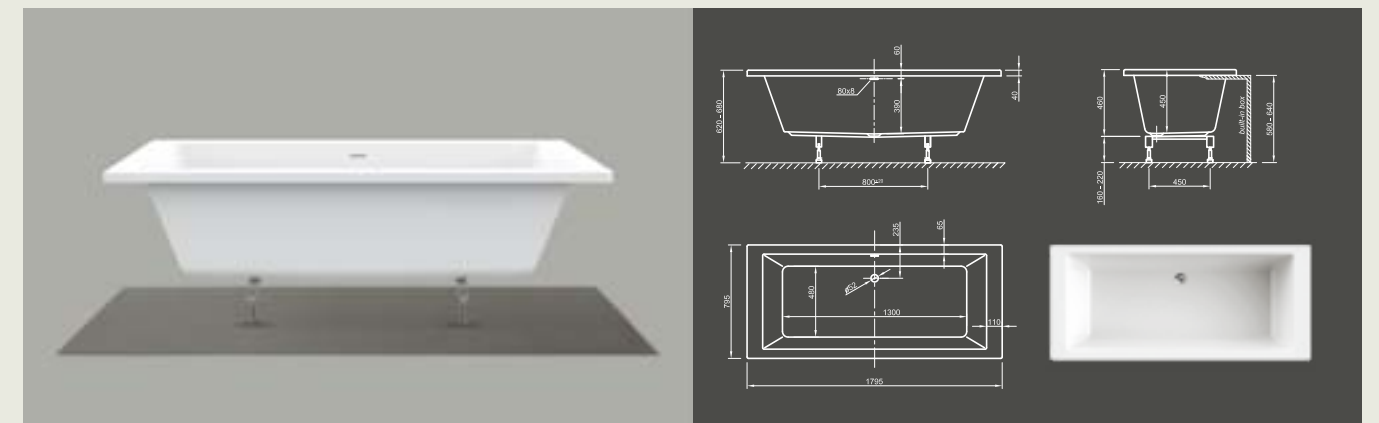

CULTURE FIT

Straightforward! This linear cube bathtub shows modern design in its purest way. With its ornate-less shape and perfectly finished edges it radiates meditative peace. Tapered sides offer optimal bathing comfort!

Technical data	
Article-No.	0400-268
Colour	White
Dimensions	1800 x 800 x 600 mm (L x W x H)
Weight	34 kg
Volume	230 l
Bath Waste Kit	Slot overflow & Click-Clack waste, colour chrome, factory fitted
Legs	Special frame system with adjustable legs, factory fitted

Further options see page 48