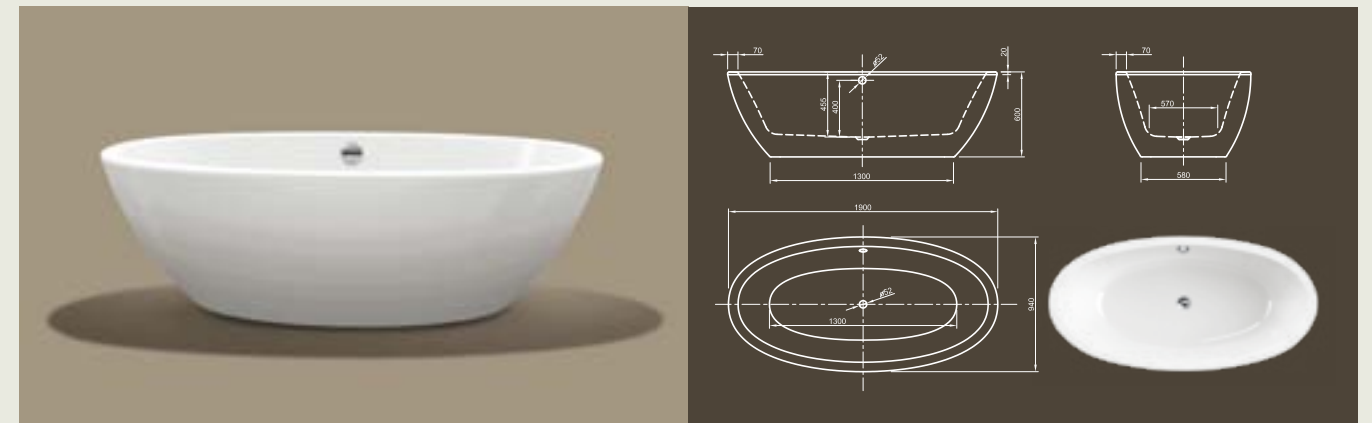

LOOM

Elegance in perfection! Exclusive and spacious design which does ensure an extraordinary relaxing bathing.

Technical data	
Article-No.	0100-088
Colour	White
Dimensions	1900 x 950 x 600 mm (L x W x H)
Weight	53 kg
Volume	265 l
Bath Waste Kit	Click-Clack system, colour chrome, factory fitted

Further options see page 48