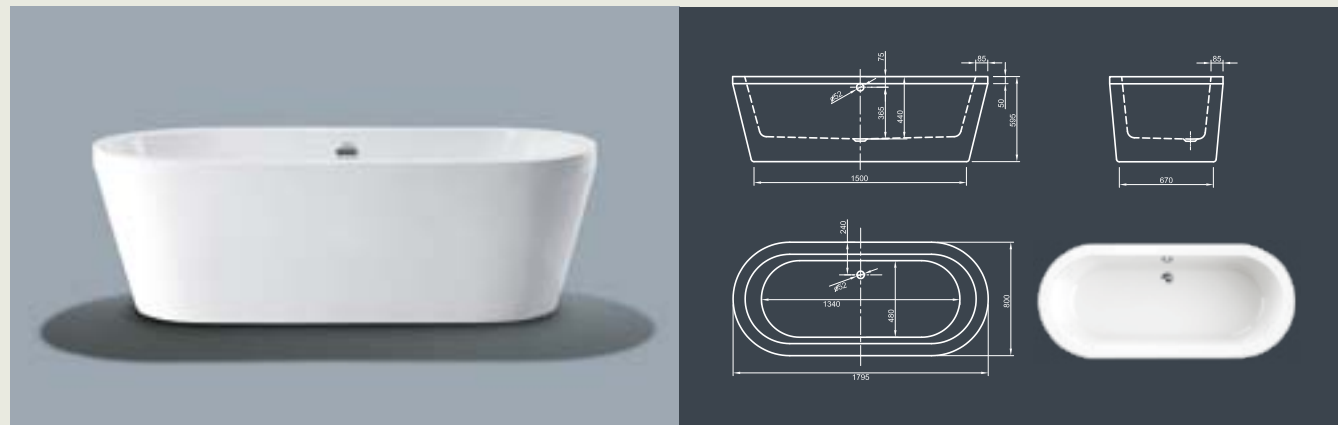

Further options see page 60

COOL SPA

Cool comfort! Inspired by the last century this modern style bathtub ergonomically interprets classic tub design in the spirit of time. Its unique shape creates a deep feeling of cosiness and invites to relax in.

Further options see page 60

CULTURE SPA

Straightforward! This linear cube bathtub shows modern design in its purest way. With its ornate-less shape and perfectly finished edges it radiates meditative peace. Tapered sides offer optimal bathing comfort!