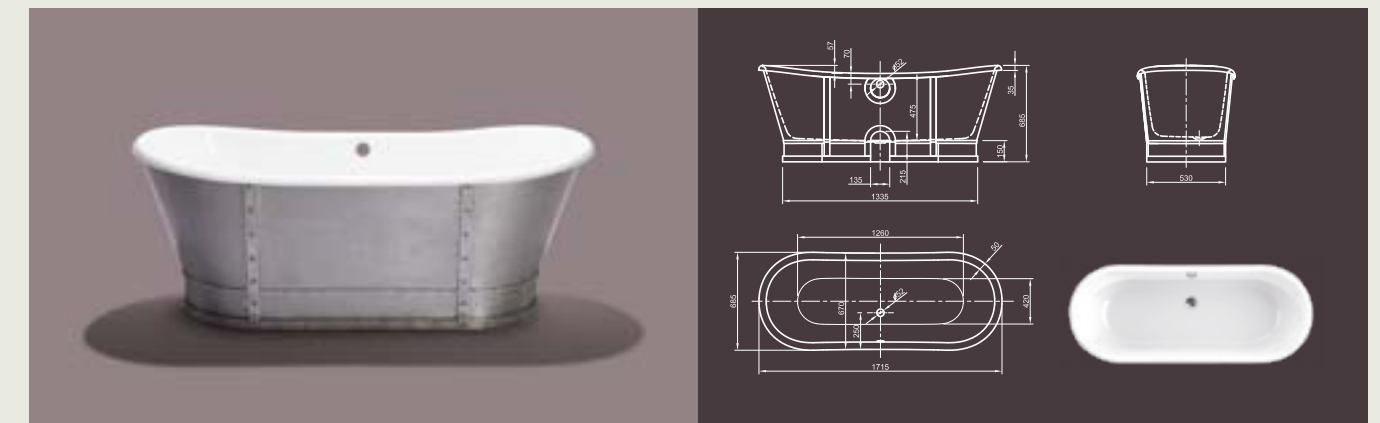

PRINCE

Absolute modern classic! Inspired by the last century this bathtub with its pure aluminum (brushed) outer ergonomically interprets classic tub design in the spirit of time. Its special, unique and outstanding design is an eye catcher for your bathroom!

Technical data	
Article-No.	0100-086
Colour	White
Dimensions	1700 x 700 x 685 mm (L x W x H)
Weight	58 kg
Volume	225 l
Bath Waste Kit	Not fitted, to be on separate order

Further options see page 48