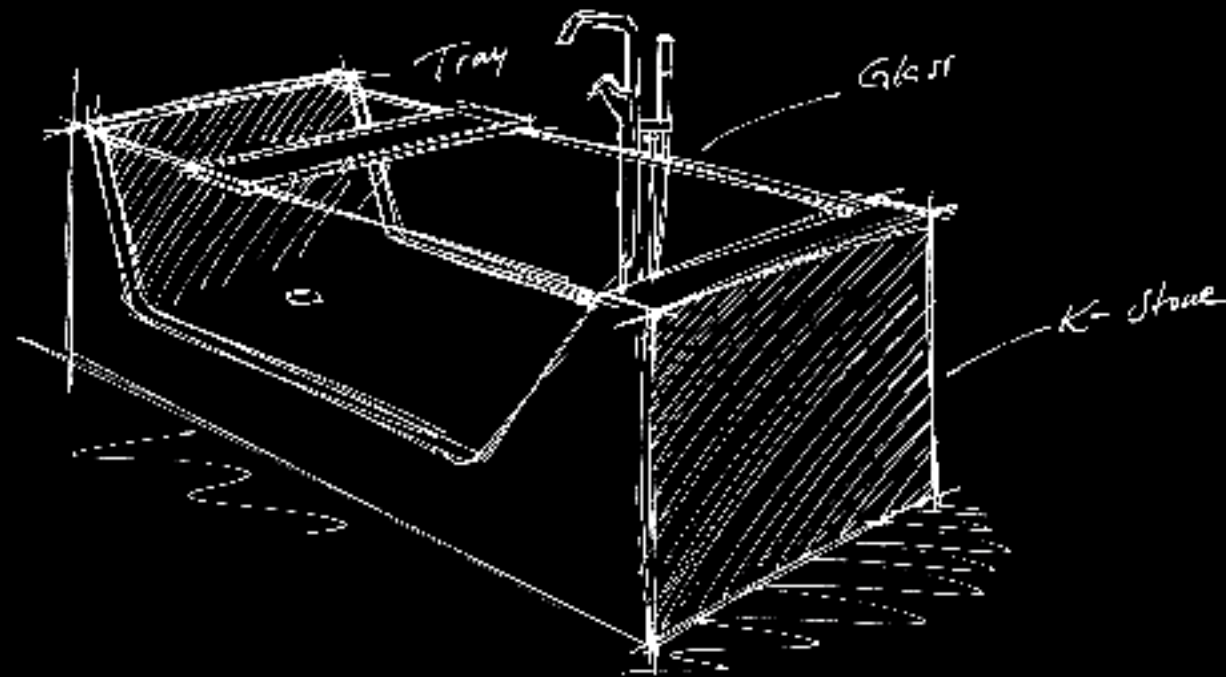

K-STONE

INDIVIDUAL PRODUCTS

UNLIMITED APPLICATIONS & CONCEPTS