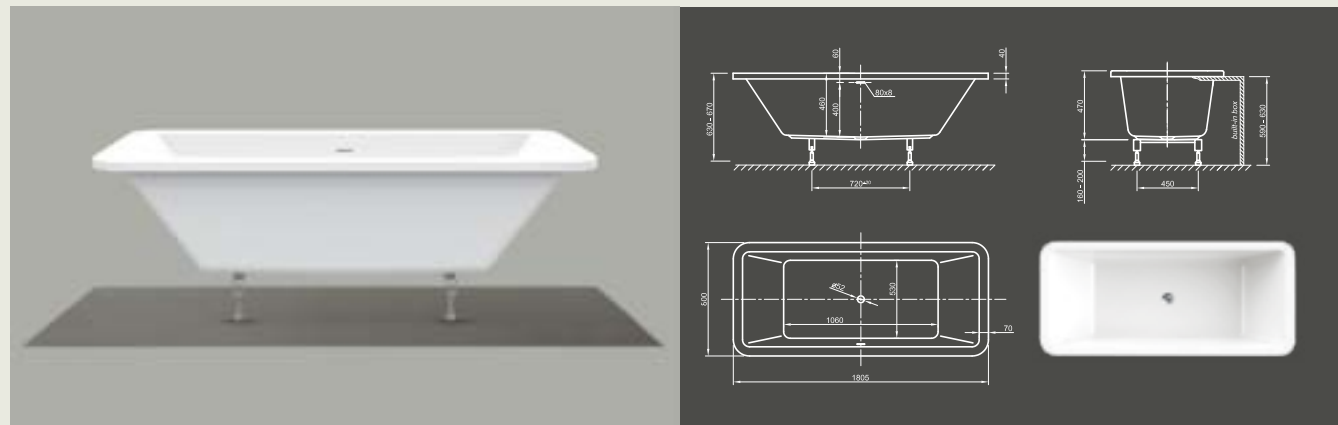

Further options see page 48

MOOD FIT

Good mood in straight-line! This rectangular clean purism modern style bathtub with a flat top offers optimal comfort with its tapered sides.

Technical data	
Article-No.	0400-285
Colour	White
Dimensions	1800 x 800 x 600 mm (L x W x H)
Weight	33 kg
Volume	230 l
Bath Waste Kit	Slot overflow & Click-Clack waste, colour chrome, factory fitted
Legs	Special frame system with adjustable legs, factory fitted

Further options see page 48

COOL FIT

Cool comfort! Inspired by the last century this modern style bathtub ergonomically interprets classic tub design in the spirit of time. Its unique shape creates a deep feeling of cosiness and invites to relax in.