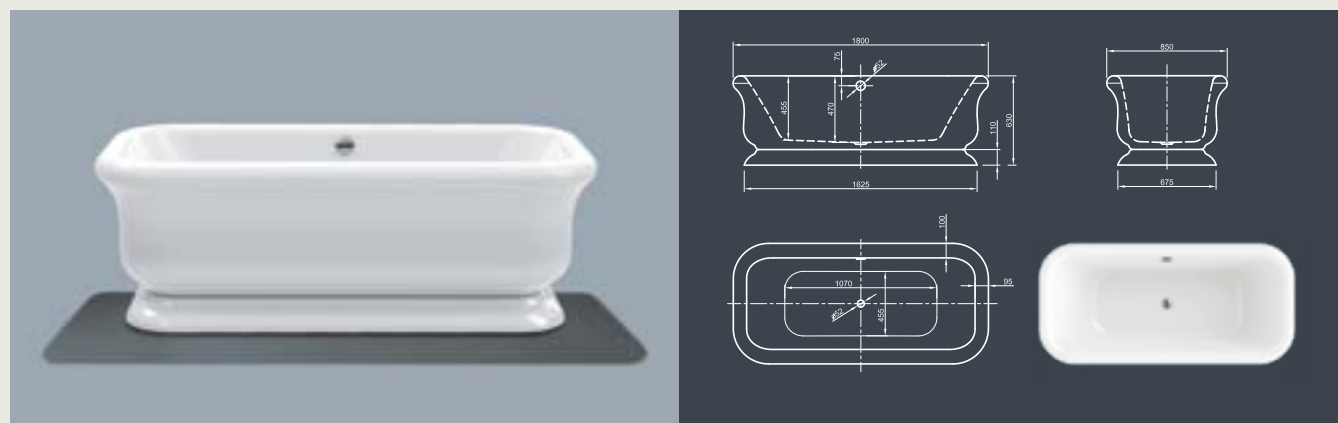

RETRO SPA

Esthetical access to past centuries! This exclusive, classical design bathtub brings back the memory to the Roman Empire. Enjoy the luxurious bathing experience like Caesar and Cleopatra.

Technical data	
Article-No.	0200-090
Colour	White
Dimensions	1800 x 850 x 630 mm (L x W x H)
Weight	100 kg maximum weight (depending on configuration)
Volume	215 l
Bath Waste Kit	Click-Clack system, colour chrome, factory fitted

Further options see page 60