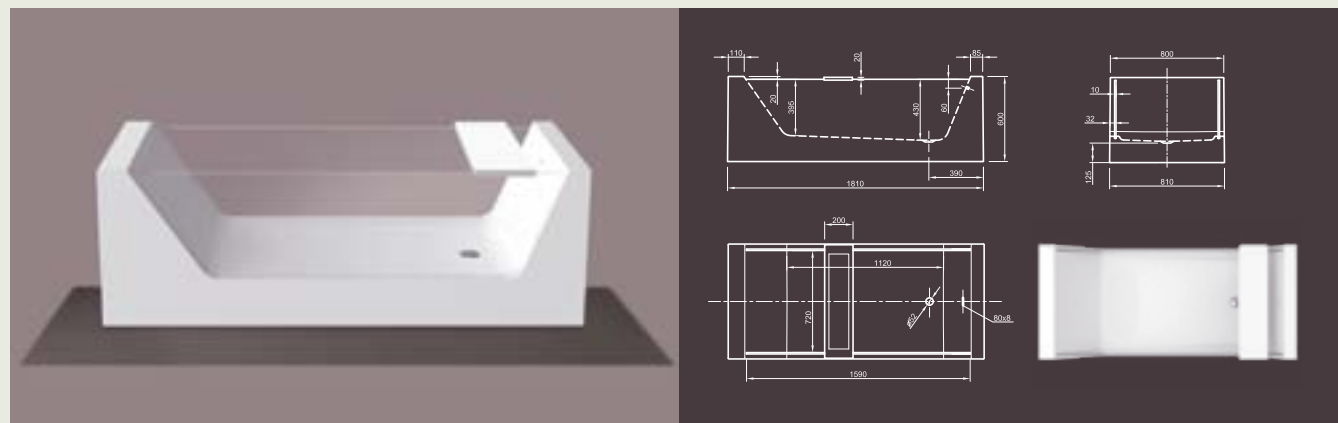

LOOK

Look and see! This unique style bathtub persuades with its clean design and interesting combination of materials. Really unique and special! Get it and set trends!

Technical data	
Article-No.	0100-050
Colour	White
Dimensions	1800 x 800 x 600 mm (L x W x H)
Weight	135 kg
Volume	270 l
Bath Waste Kit	Slot overflow & Click-Clack waste, colour chrome, factory fitted

Further options see page 48

WALL

Evolutionary! Favored design enhanced in a space saving form. This modern style bathtub allows one-sided wall connection. Prettify your bathroom even if there is only minimum space!

Technical data	
Article-No.	0100-077
Colour	White
Dimensions	1800 x 800 x 600 mm (L x W x H)
Weight	48 kg
Volume	250 l
Bath Waste Kit	Slot overflow system or Click-Clack system, colour chrome, factory fitted

Further options see page 48

VICTORIAN I

Glorious! Our trendsetter in classic style bathtubs – Victorian – imbedded in a luxury wood support with retractable step. Outstandingly luxurious and individual!

Technical data	
Article-No.	0100-061-06
Colour	White
Dimensions	1745 x 830 x 820/650 mm (L x W x H)
Weight	59 kg
Volume	185 l
Bath Waste Kit	Not fitted, to be on separate order

Further options see page 48