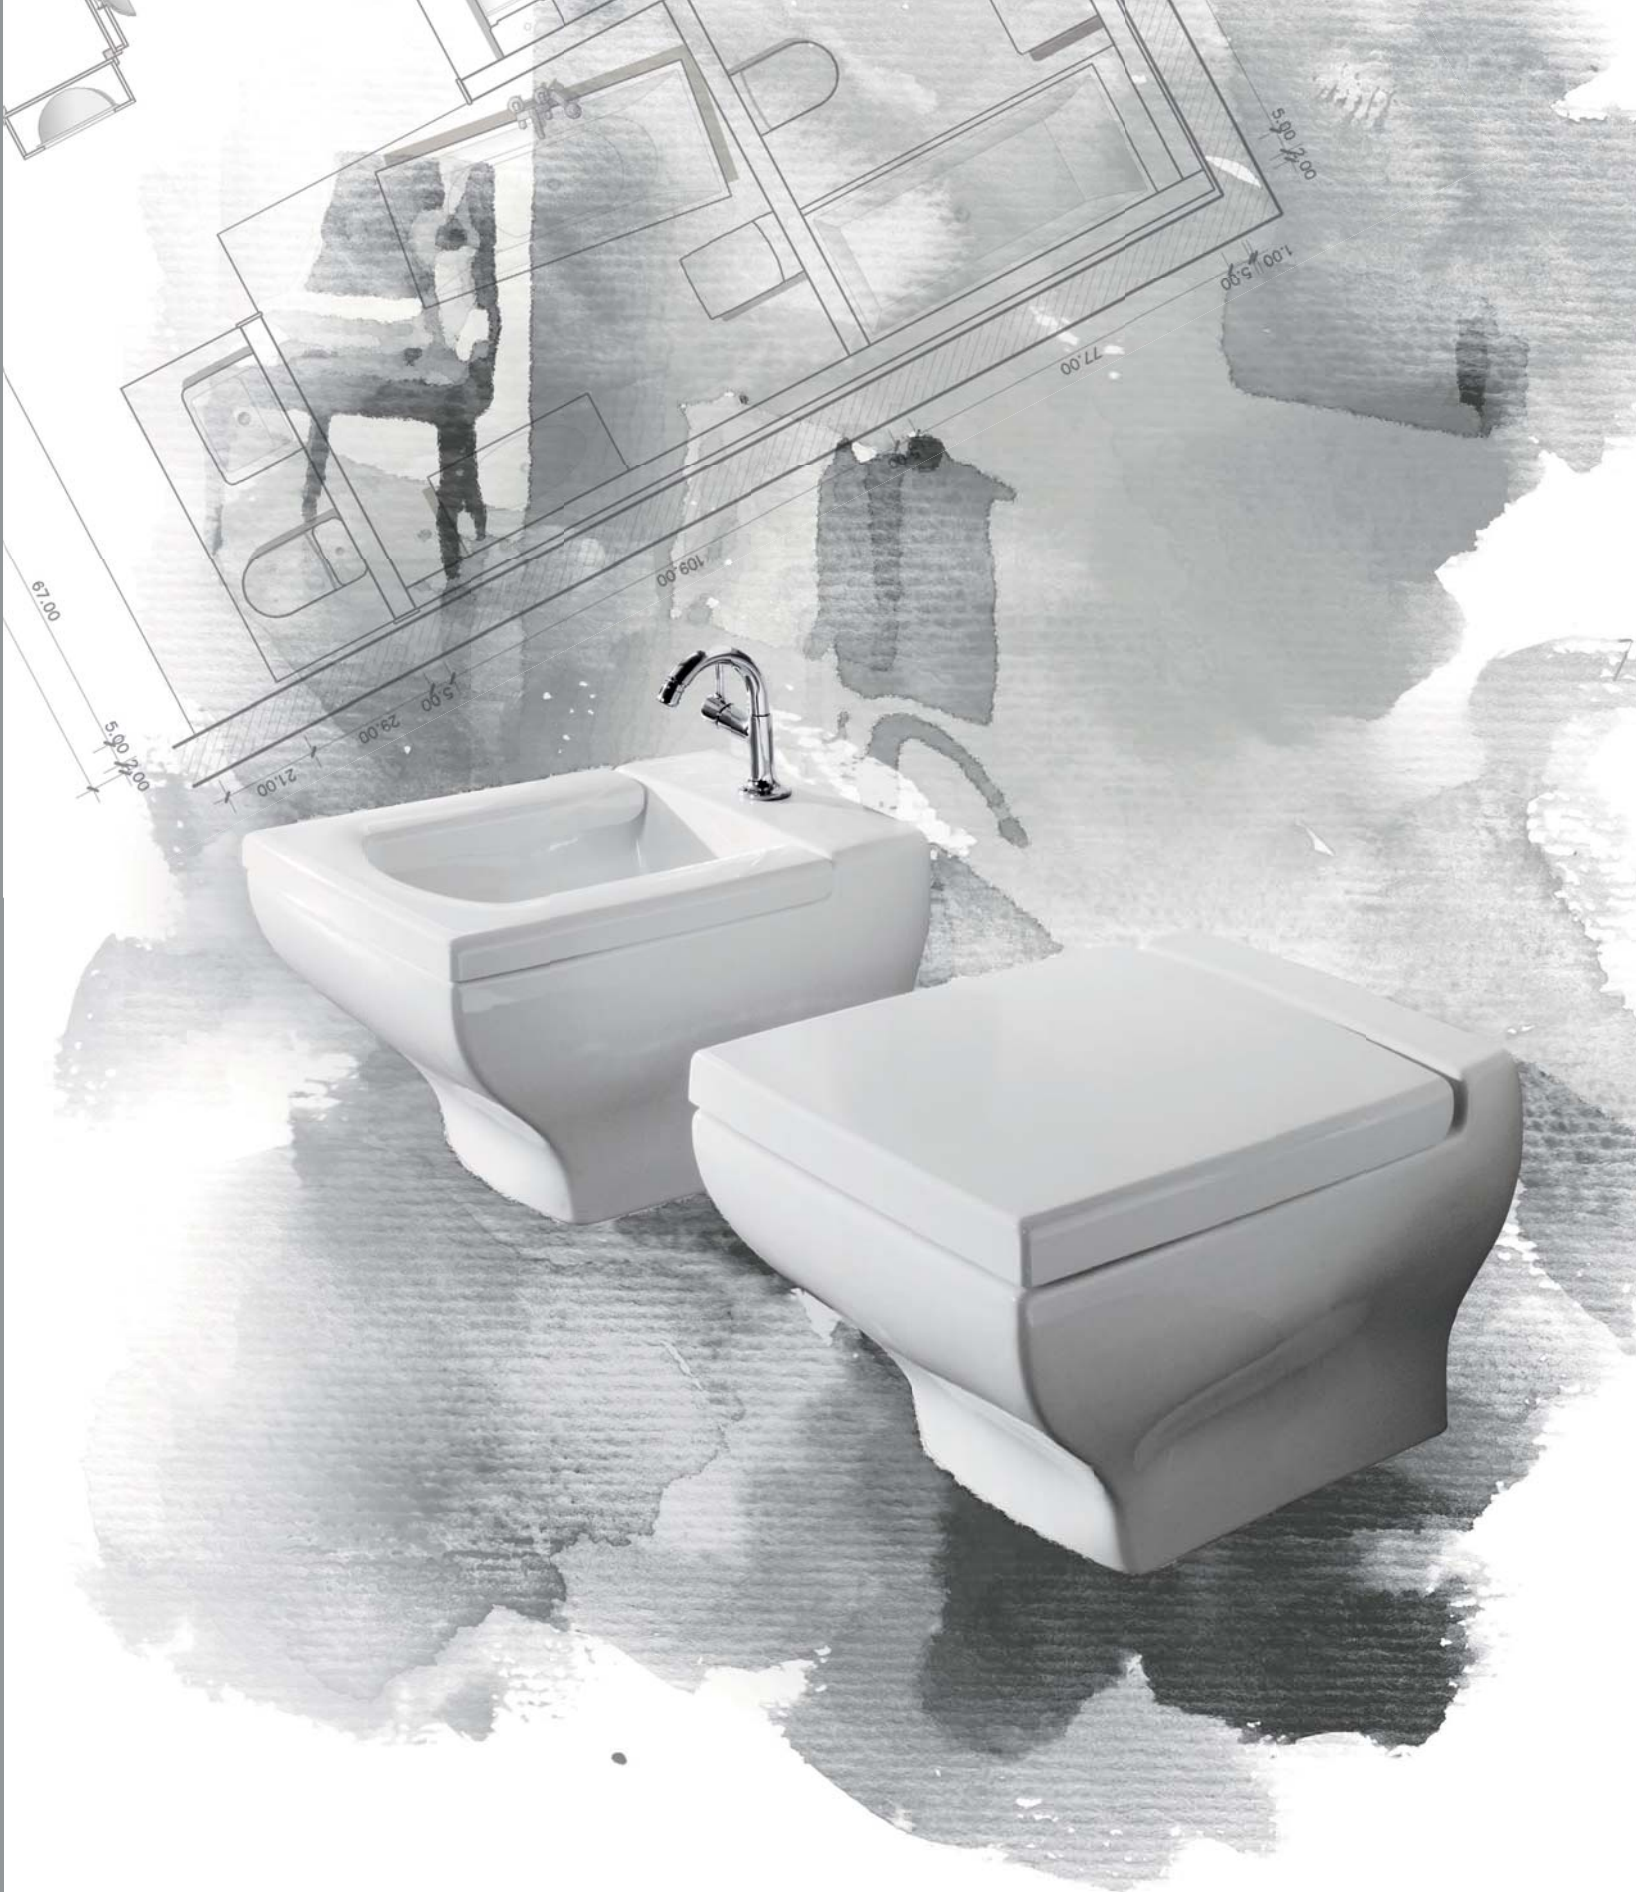

26 WASHBASINS

34 BATHROOM FURNITURE

44 BATHTUBS

50 MEDICINE CABINETS & MIRRORS

60 REFERENCE PROJECTS

WALL-MOUNTED TOILETS & BIDETS

The New Must-have for Bathrooms

As today's bathrooms take on a more contemporary aesthetic, streamlined, wall-mounted toilets that save space are emerging as the perfect complement. Villeroy & Boch offers a broad variety of easy-to-install models that embody the best of European style and quality, making them a popular choice among upscale designer hotels and residential developments around the world.

La Belle

1 SUBWAY – A Clear Choice The Subway wall-mounted toilets are a stylish complement to bathrooms with small footprints. Installation can be completed by one person with our SupraFix 2.0 mounting system. Now available with DirectFlush technology

2 MEMENTO – A Contemporary Design Statement The Memento wall-mounted toilet and bidet combine a simple rectilinear design with innovative technology. The toilet seat incorporates Soft-Closing, Quick-Release features and our exclusive CeramicPlus surface technology, all of which simplify cleaning.