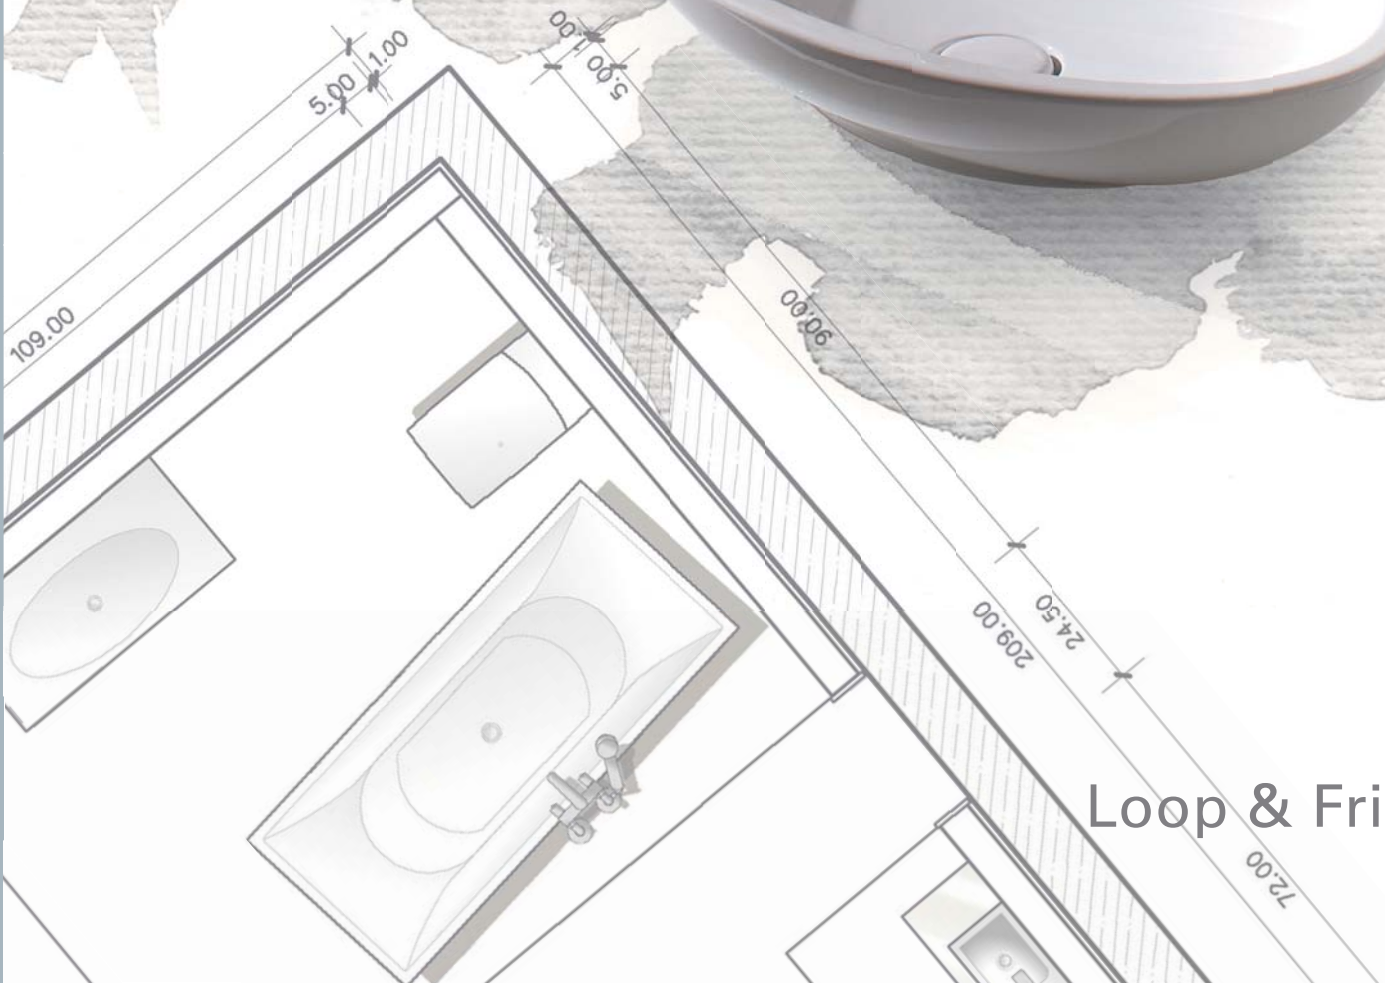

Loop & Friends