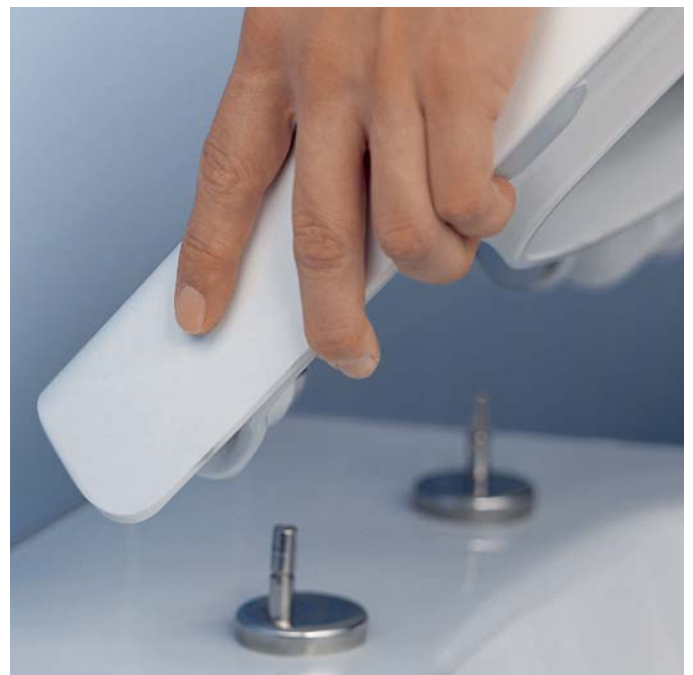

Quality Design

- Attractive and timeless look
- Easily matches any bathroom theme

Simple Installation, Enhanced Aesthetics

The patented SupraFix mounting system simplifies the installation of wall-mounted toilets, saving time and effort. Moreover, installation can be completed by just one person. Because the system is concealed, there are no visible fasteners, thus enhancing the toilet's overall aesthetics. Suprafix is available for La Belle, Memento and Subway wall-mounted models.

- Dampers are integrated into seat hinges
- Gentle, silent closing

QUICK-RELEASE

Clean with Ease

Toilet seats with Quick-Release technology can be easily removed for convenient surface cleaning.

Once cleaning is complete, the toilet seat can easily be reattached with a quick snap.

- Easy to remove and snap back into place
- Makes hard-to-reach areas easy to clean

WALL-MOUNTED TOILETS

LA BELLE
5627 U1
Rear-outlet
Dual-flush, washdown
9M12 U1 seat & cover
with quick-release and soft-closing hinges