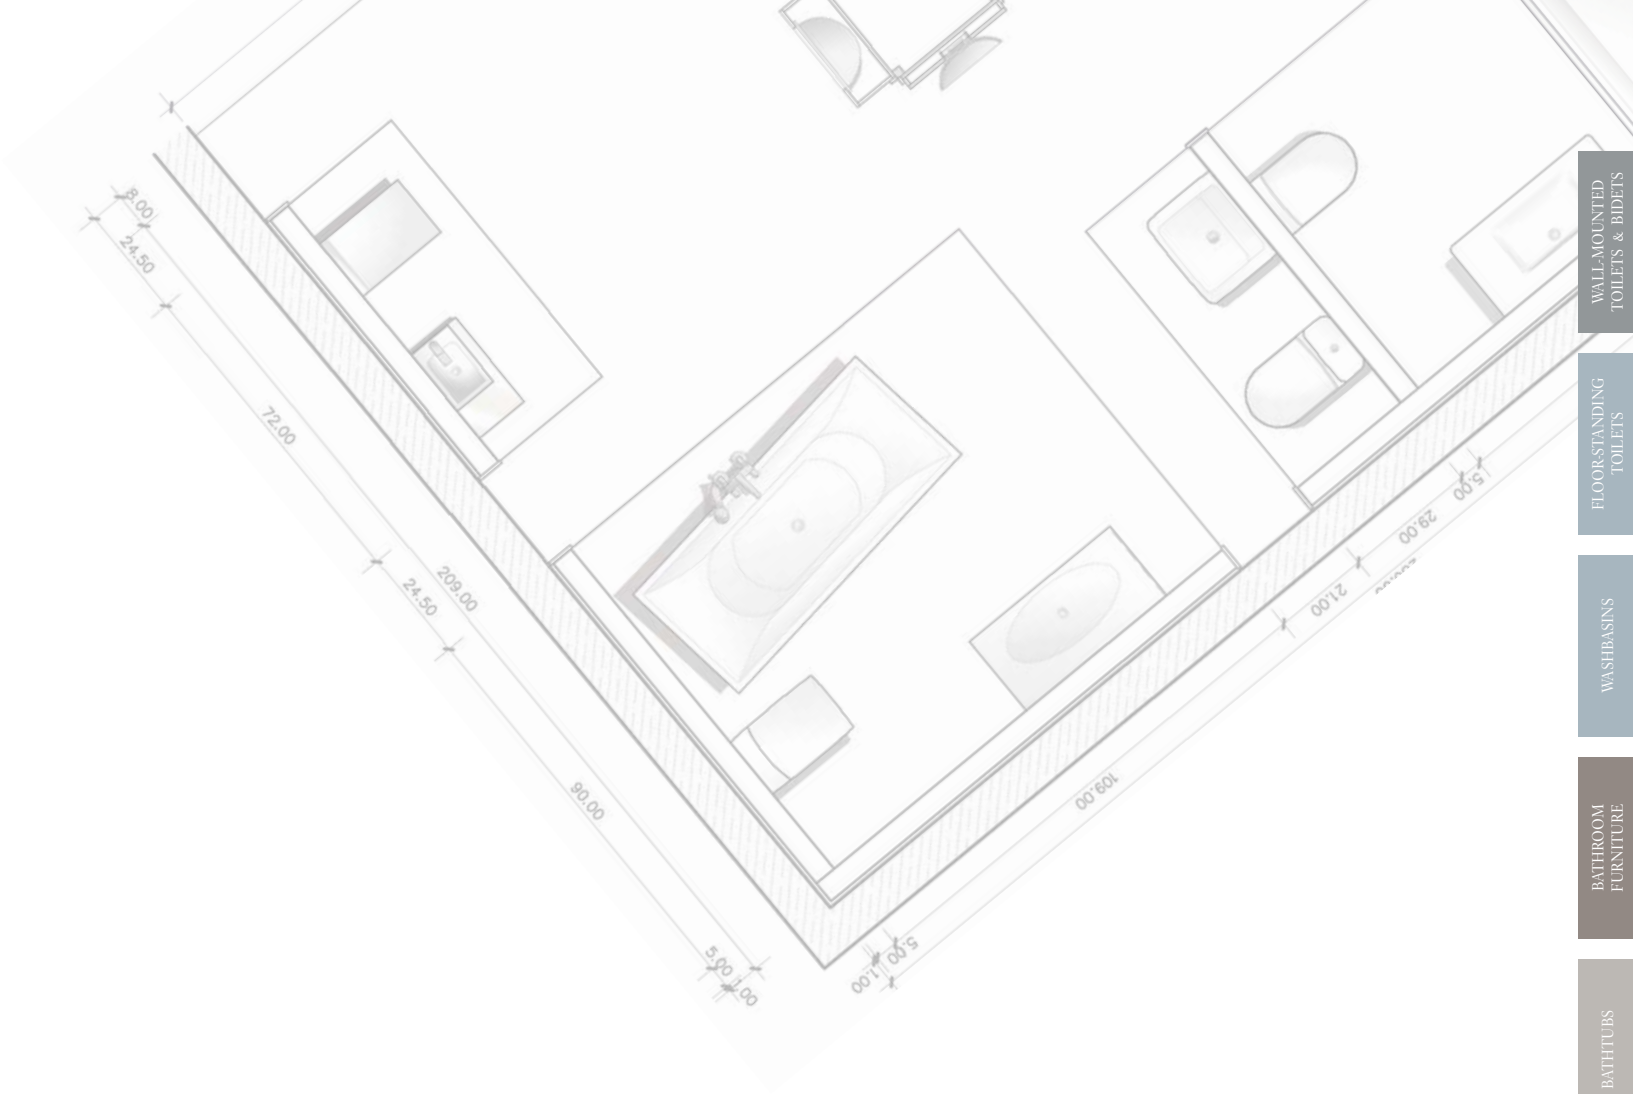

2001

STRADA
Strada introduces a touch of luxury with the charm of the good old days.

2012

SUBWAY
Subway one piece toilet completes the global bestseller collection.

TABLE OF CONTENTS

WALL-MOUNTED
TOILETS & BIDETS