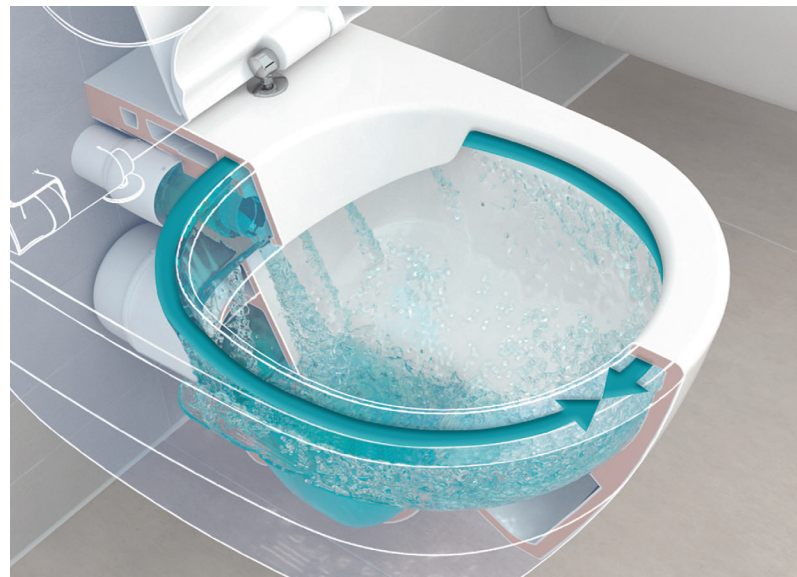

## The Future of Flushing

*DirectFlush toilets are available in Villeroy & Boch's Architectura and Subway collections.*

Villeroy & Boch's DirectFlush technology brings a cleanliness level to bathrooms that has never before been seen. Featuring a rimless design, DirectFlush toilets offer optimal water flow for powerful cleaning of the bowl and removal of waste. Also available in exclusive CeramicPlus® finish for even easier cleaning.

- Wall-mounted toilet with rimless dual-flush technology
- Optimal waterflow with every activation for a complete flush
- Efficient water use—0.8 or 1.6 gpf
- More hygienic and easier to clean
- One-man installation and superior aesthetics thanks to the exclusive Suprafix 2.0 hidden-fixation system
- IAPMO listed

## Sleek, Stylish and Convenient

Villeroy & Boch's patented SupraFix mounting system simplifies the installation of wall-mounted toilets, saving time and effort. With this innovative system, installation can be completed by just one person and leaves no visible fasteners, thus enhancing the toilet's overall aesthetics.

### EFFORTLESS CLEANING

Because wall-mounted toilets are installed off the floor, the area underneath is easier to access and clean, making them a more hygienic option. In addition, all Villeroy & Boch models are space-saving by design and are WaterSense-certified.