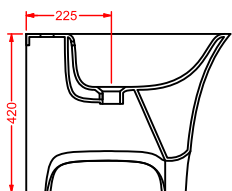

CWB002 COW
bidet terra
back to wall bidet