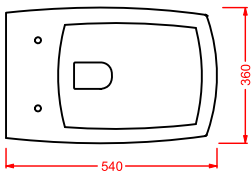

BUY002 BLUES

vaso terra
back to wall WC