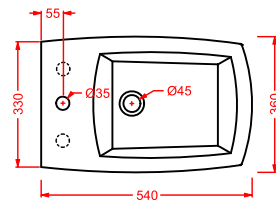

BUB002 BLUES

bidet terra
back to wall bidet