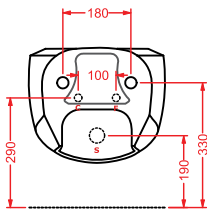

BLB001 BLEND

bidet sospeso
wall-hung bidet