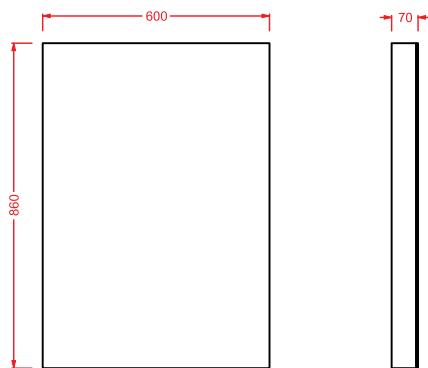

ACS010 SQUARE
specchio rettangolare
rectangular mirror

BATHTUBS

ACW001 ASIA

vasca in Livingtec
bathtub in Livingtec

SHOWER TRAYS - SQUARED

PDQ006 PIATTO DOCCIA

piatto doccia quadrato h 5,5 80 x 80
squared shower tray h 5,5 80 x 80