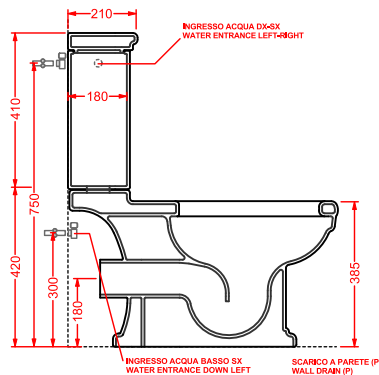

vaso monoblocco P + cassetta monoblocco
close-coupled WC (P) + ceramic cistern

HEV008 + HEC001 HERMITAGE

vaso monoblocco S + cassetta monoblocco
close-coupled WC (S) + ceramic cistern

HEV002 + HEC004 HERMITAGE