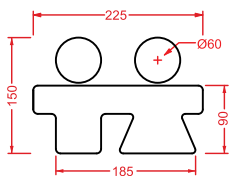

YAU003 YOU & ME M/F

icona ceramica per porta bagno M+F
ceramic icon for bathroom door M+F