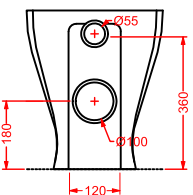

JZV002 JAZZ

vaso terra
back to wall WC