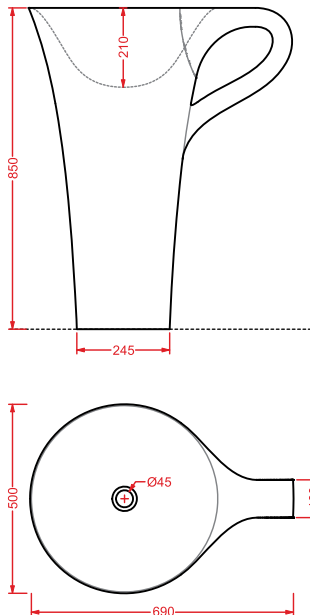

CUP

OSL004 CUP

lavabo centrostanza
freestanding washbasin