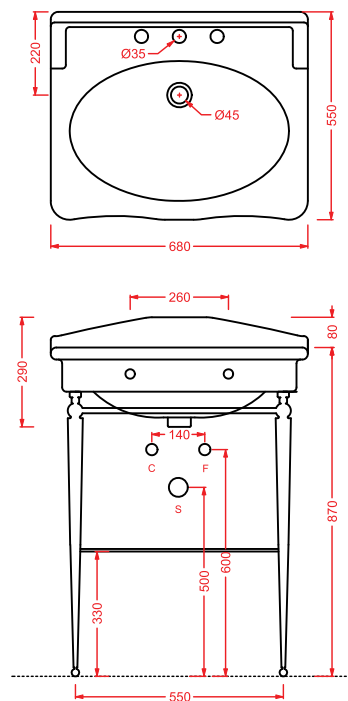

HEA015 HERMITAGE

struttura cromata lavabo 68
chromed structure washbasin 68