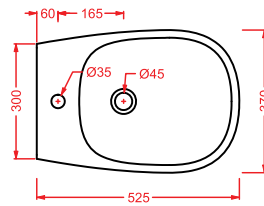

AZB001 AZULEY

bidet sospeso
wall-hung bidet