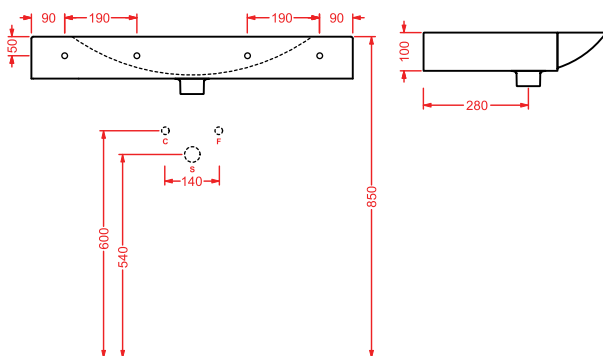

SWING 85

SWL001 SWING 85

consolle 85
consolle 85