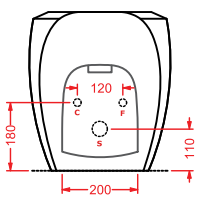

BLB002 BLEND

bidet terra
back to wall bidet