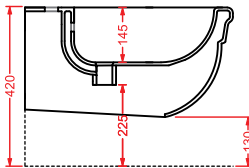

HEB003 HERMITAGE

bidet sospeso
wall-hung bidet