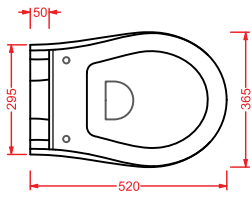

BLEND

BLV001 BLEND

vaso sospeso
wall-hung WC