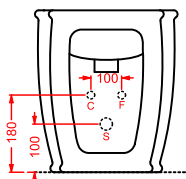

AZB002 AZULEY

bidet terra
back to wall bidet