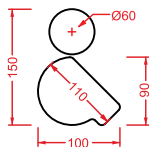

YAU004 YOU & ME D

icona ceramica per porta bagno Disabile
ceramic icon for bathroom door Disabled