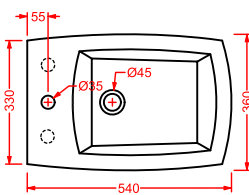

vaso monoblocco + cassetta monoblocco
close-coupled WC + ceramic cistern

JZV002 JAZZ

vaso terra
back to wall WC

JZB002 JAZZ

bidet terra
back to wall bidet

JZL006 JAZZ

lavabo centrostanza
freestanding washbasin