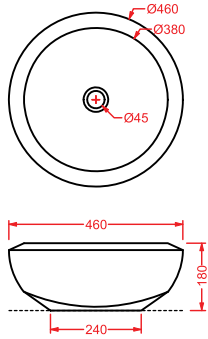

BLL001 BLEND

lavabo appoggio 46
countertop washbasin 46