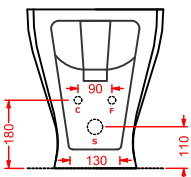

vaso monoblocco + cassetta monoblocco
close-coupled WC + ceramic cistern

JZV002 JAZZ

vaso terra
back to wall WC

JZB002 JAZZ

bidet terra
back to wall bidet

JZL006 JAZZ

lavabo centrostanza
freestanding washbasin