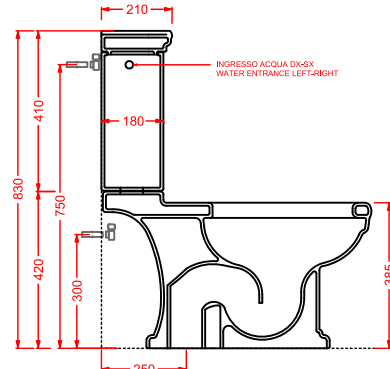

vaso monoblocco P + cassetta monoblocco
close-coupled WC (P) + ceramic cistern

HEV008 + HEC001 HERMITAGE

vaso monoblocco S + cassetta monoblocco
close-coupled WC (S) + ceramic cistern

HEV002 + HEC004 HERMITAGE