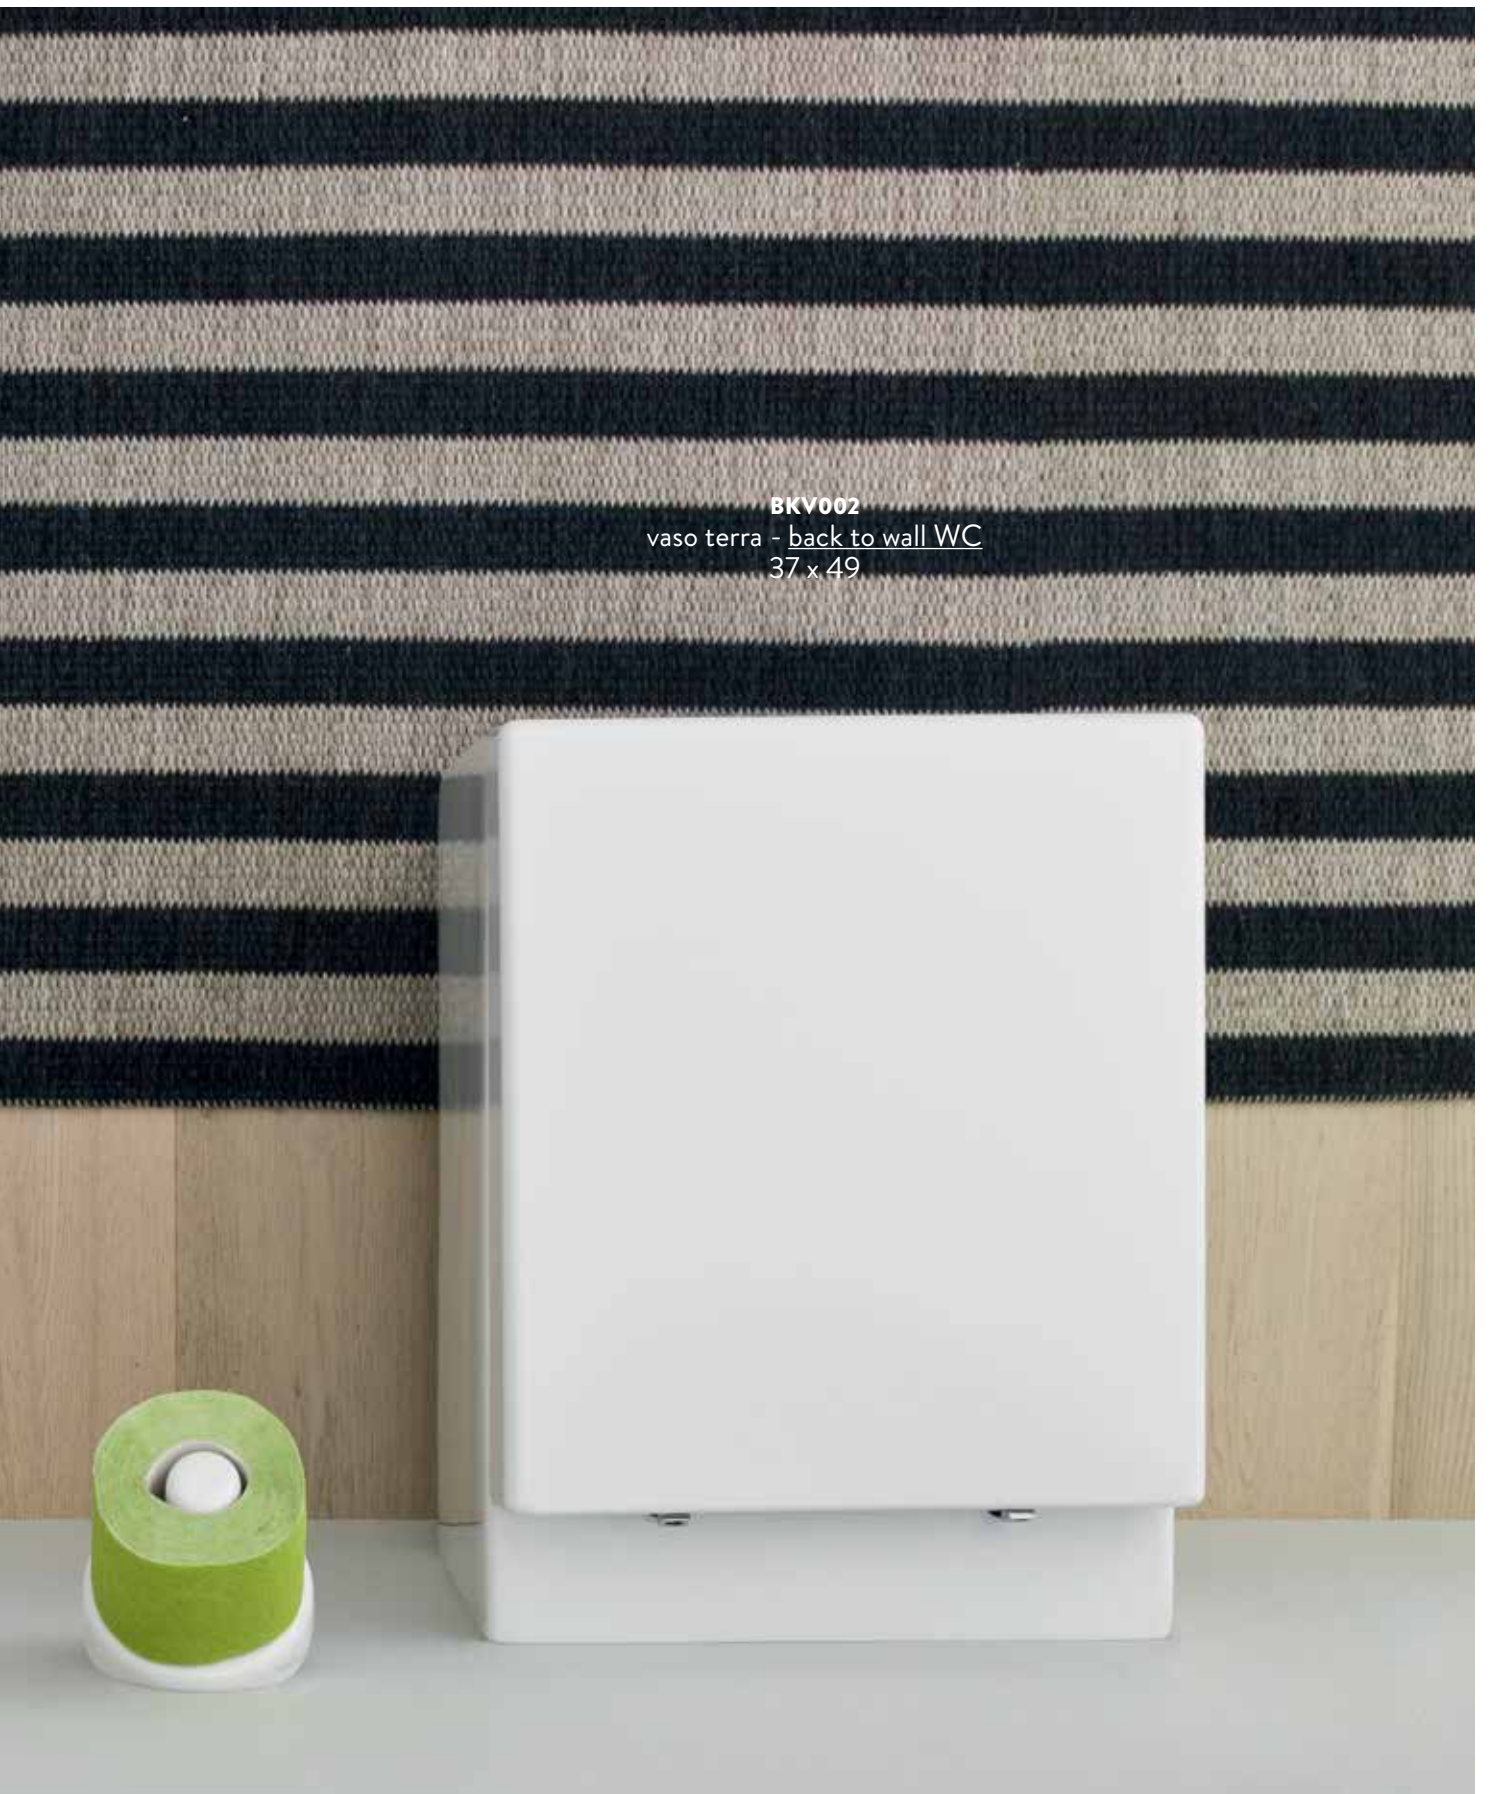

BKV002
vaso terra - back to wall WC
37 x 49