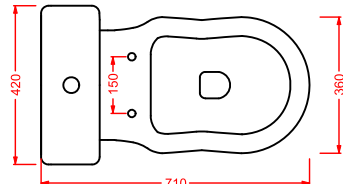

vaso monoblocco P + cassetta monoblocco
close-coupled WC (P) + ceramic cistern

HEV008 + HEC001 HERMITAGE

vaso monoblocco S + cassetta monoblocco
close-coupled WC (S) + ceramic cistern

HEV002 + HEC004 HERMITAGE