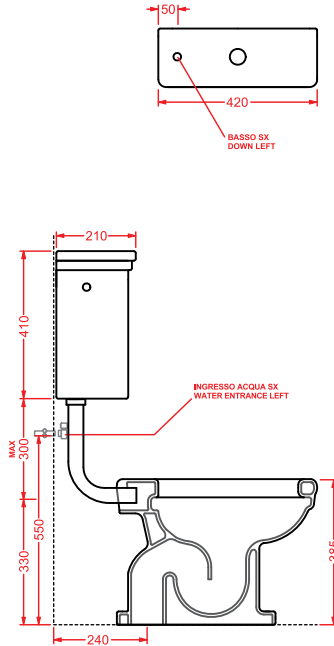

HEV002 + HEC005 HERMITAGE

vaso terra S + cassetta zaino + coperchio
WC (S)+ low level ceramic cistern + cov.