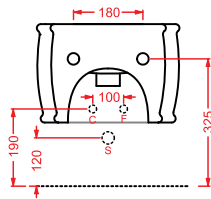

AZB001 AZULEY

bidet sospeso
wall-hung bidet