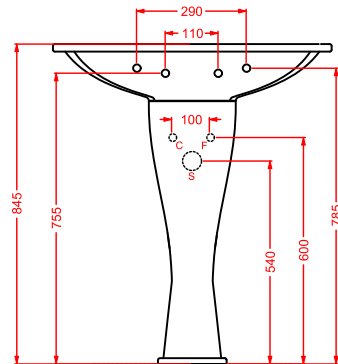

BUL001 + BUA001 BLUES

lavabo sospeso/da colonna 70 + colonna
wall-hung/for column washbasin 70 + column