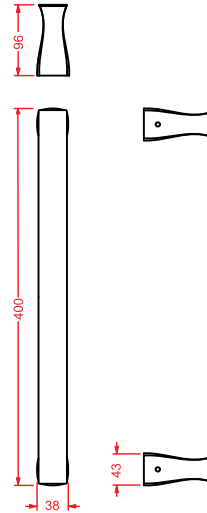

JZW001 JAZZ

vasca in Livingtec
 bathtub in Livingtec

JZA009 JAZZ
 portarotolo
 toilet roll holder

JZA010 JAZZ
 porta scopino + scopino
 brush holder + brush

JZA011 JAZZ
 porta salviette 40
 towel rail 40

JZA012 JAZZ
 porta salviette 60
 towel rail 60