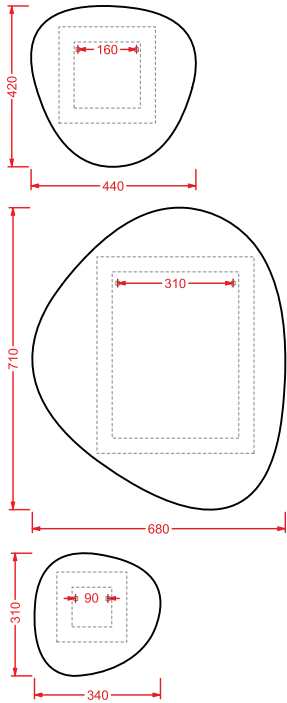

MIRRORS

ACS004 STONE
set di 3 specchi
3 mirror set