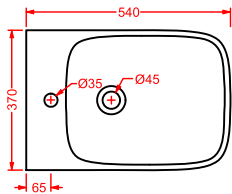

CWB002 COW
bidet terra
back to wall bidet