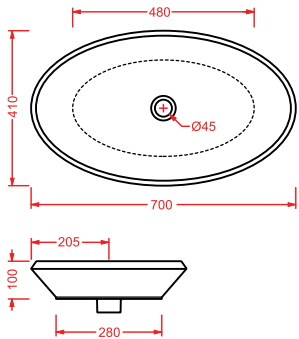

GAP 106

GPL001 GAP 106
consolle incasso 106
drop in consolle 106

OVAL

OVL001 OVAL

lavabo appoggio 70
countertop washbasin 70

PLAY

PYL001 PLAY

lavabo appoggio 50
countertop washbasin 50