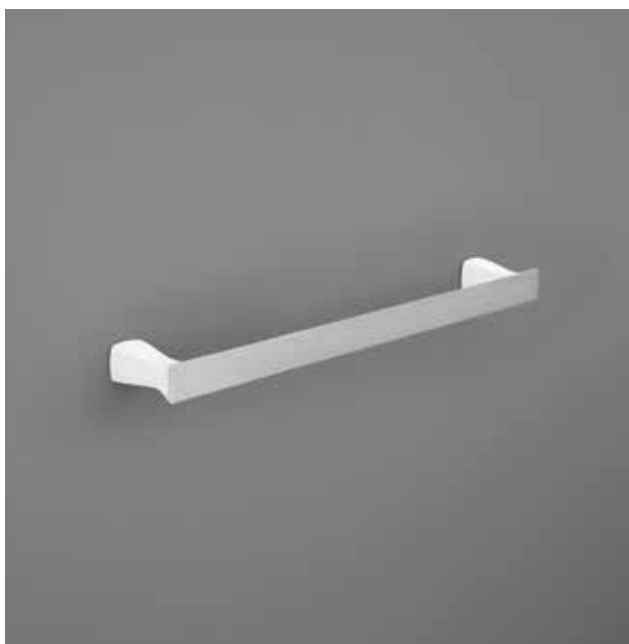

JZA010

porta scopino in Livingtec + scopino
brush holder in Livingtec + brush
12 x 40

JZA013

gancio in Livingtec - hook in Livingtec
4 x 10

JZA011

porta salviette in Livingtec - towel rail in Livingtec
40 x 4