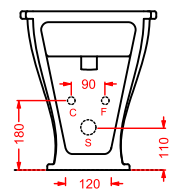

BUB002 BLUES

bidet terra
back to wall bidet