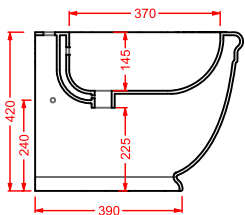

HEB001 HERMITAGE

bidet terra filomuro
back to wall bidet