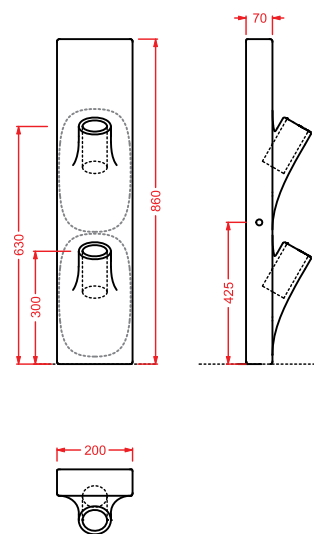

OSC003 SOPRA

sistema ceramica
ceramic system