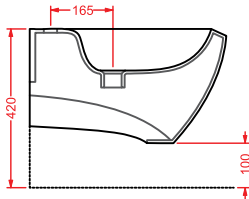

BLB001 BLEND

bidet sospeso
wall-hung bidet