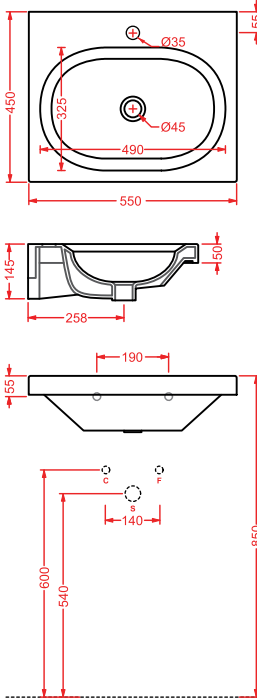

BLL004 BLEND

consolle 55 sospesa/appoggio/incasso
wall-hung/countertop/drop in consolle 55