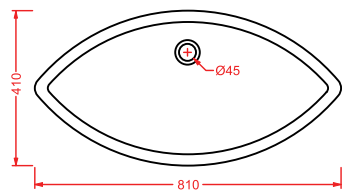

VENERE

VNL001 VENERE
lavabo incasso 56
drop in washbasin 56

MINERVA

MNL001 MINERVA
lavabo incasso 62
drop in washbasin 62

EOLO

ELL001 EOLO
lavabo incasso 59
drop in washbasin 59

SPECIAL THANKS TO:

amici - friends