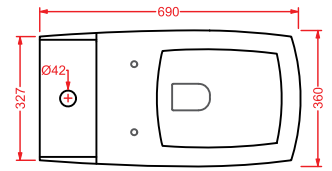

JZV003 + JZC001 JAZZ

vaso monoblocco + cassetta monoblocco
close-coupled WC + ceramic cistern