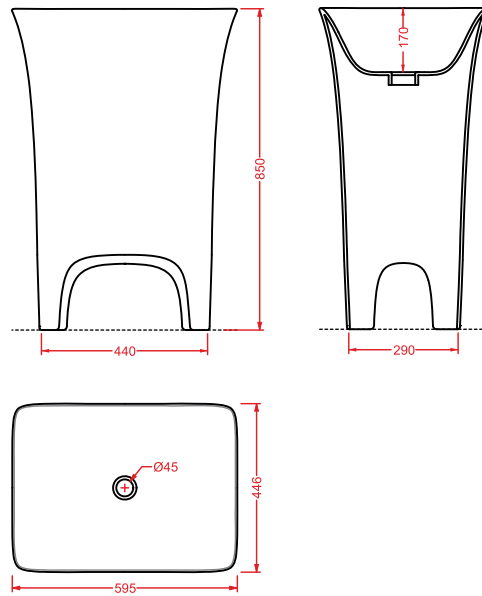

CWL004 COW

lavabo centrostanza
freestanding washbasin

CWC002 COW

porta rotolo ceramica
ceramic toilet roll holder

CWC003 COW

porta scopino ceramica + scopino
ceramic brush holder + brush