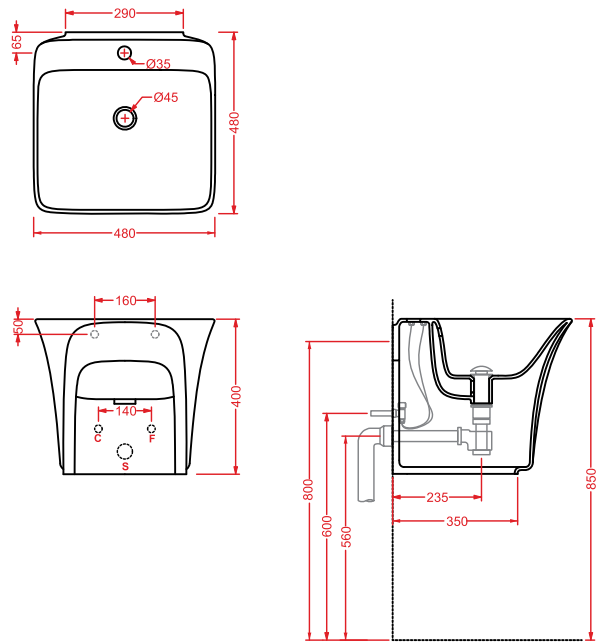

CWL001 COW

lavabo semicolonna sospeso/appoggio
wall-hung/countertop semi column washbasin