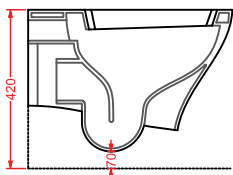

JAZZ

JZV001 JAZZ

vaso sospeso
wall-hung WC