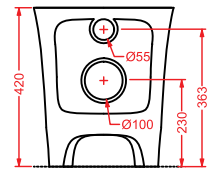

CWV002 COW
vaso terra sistema dual
back to wall WC dual system