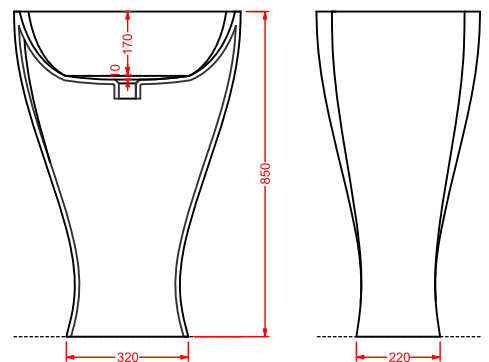

vaso monoblocco + cassetta monoblocco
close-coupled WC + ceramic cistern

JZV002 JAZZ

vaso terra
back to wall WC

JZB002 JAZZ

bidet terra
back to wall bidet

JZL006 JAZZ

lavabo centrostanza
freestanding washbasin