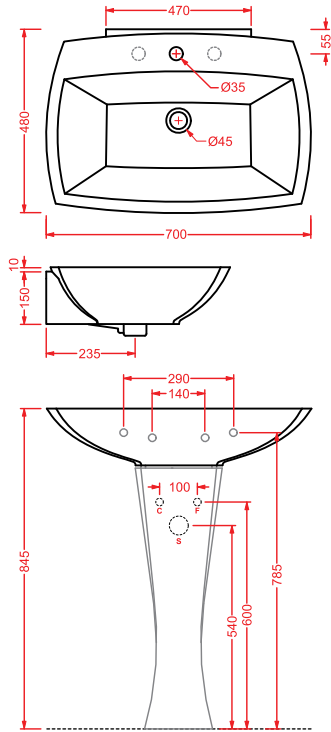

JZL004 + JZC003 JAZZ

lavabo sospeso/da colonna 70 + colonna
wall-hung/for column basin 70 + column