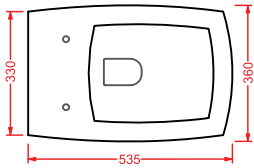

JAZZ

JZV001 JAZZ

vaso sospeso
wall-hung WC