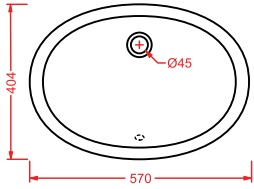

DIANA

DIL001 DIANA
lavabo sottopiano 57
under-countertop washbasin 57