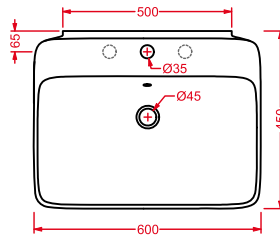

CWL002 COW
lavabo sospeso/appoggio 60
wall-hung/countertop washbasin 60