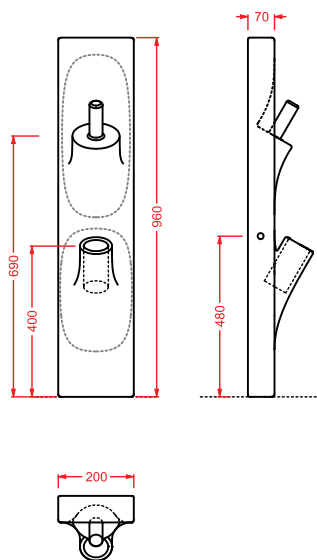

OSC002 SOTTO

sistema ceramica
ceramic system