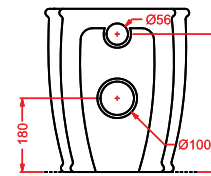

AZV002 AZULEY

vaso terra
back to wall WC