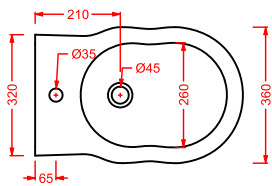

HEB001 HERMITAGE

bidet terra filomuro
back to wall bidet