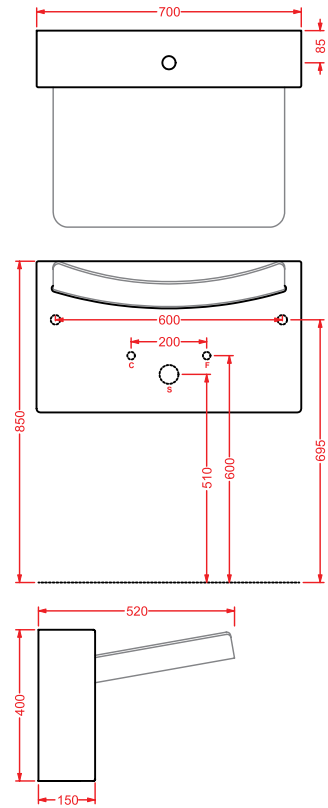

WLL004 WALL
lavabo sospeso
wall-hung washbasin