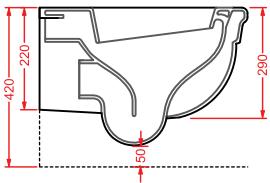

HERMITAGE

HEV010 HERMITAGE

vaso sospeso
wall-hung WC