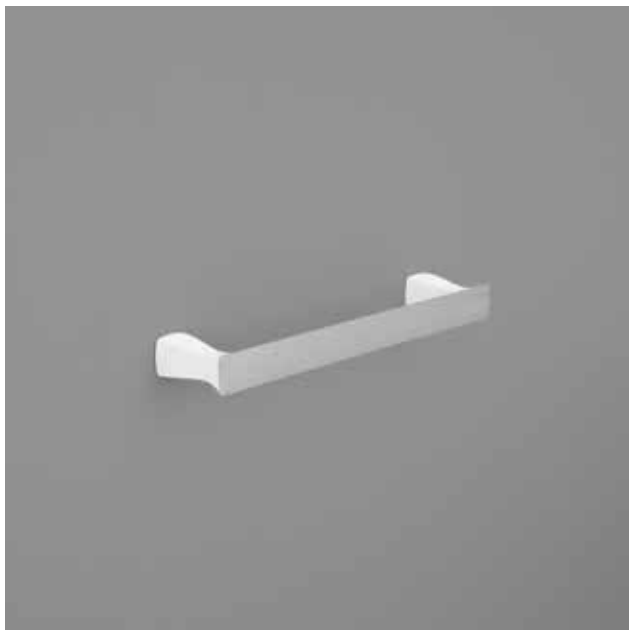

JZA010

porta scopino in Livingtec + scopino
brush holder in Livingtec + brush
12 x 40

JZA013

gancio in Livingtec - hook in Livingtec
4 x 10

JZA011

porta salviette in Livingtec - towel rail in Livingtec
40 x 4