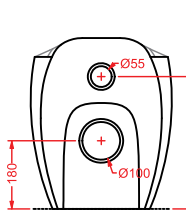

BLV002 BLEND

vaso terra
back to wall WC