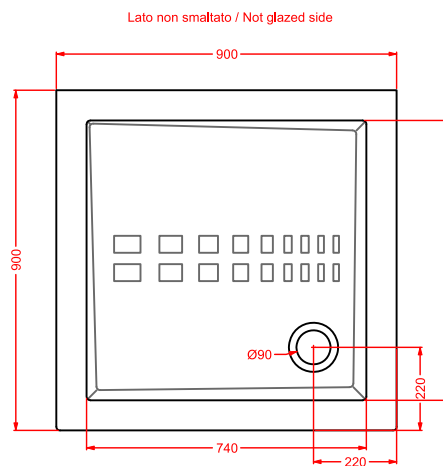

PDQ007 PIATTO DOCCIA

piatto doccia quadrato h 5,5 90 x 90
squared shower tray h 5,5 90 x 90