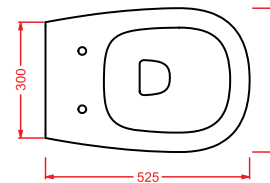

AZV002 AZULEY

vaso terra
back to wall WC