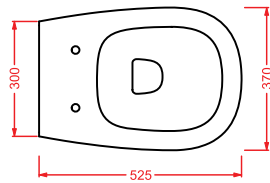

CWC005 COW

porta salviette ceramica 60
ceramic towel rail 60

CWC006 COW

gancio ceramica
ceramic hook

AZULEY

AZV001 AZULEY

vaso sospeso
wall-hung WC

AZB001 AZULEY