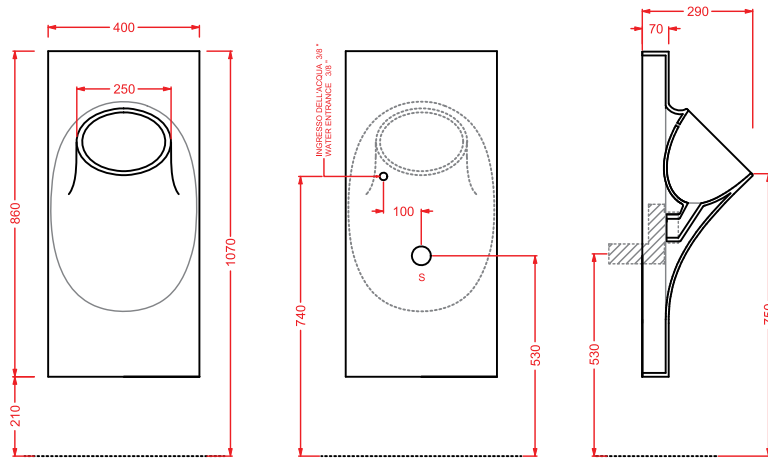

SOTTO SOPRA+UP

OSO001 UP

orinatorio
urinal