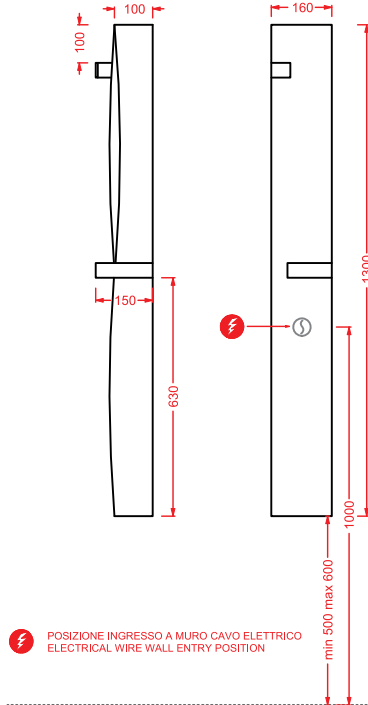

SURF*

OSC004 SURF

radiatore verticale singolo
vertical radiator single

POSIZIONE INGRESSO A MURO CAVO ELETTRICO
ELECTRICAL WIRE WALL ENTRY POSITION