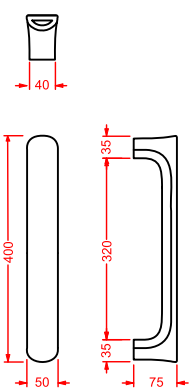

CWC005 COW

porta salviette ceramica 60
ceramic towel rail 60

CWC006 COW

gancio ceramica
ceramic hook

AZULEY

AZV001 AZULEY

vaso sospeso
wall-hung WC

AZB001 AZULEY