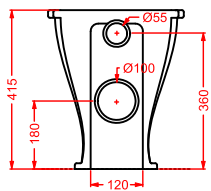

BUY002 BLUES

vaso terra
back to wall WC