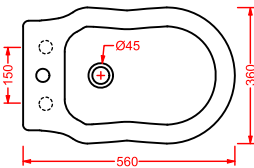

HEB002 HERMITAGE

bidet terra
floor bidet