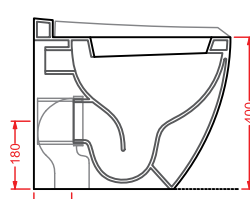

BLV002 BLEND

vaso terra
back to wall WC