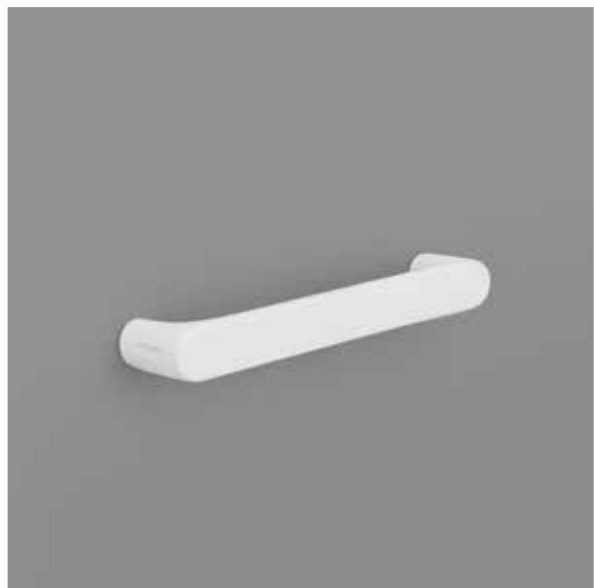

CWC003
porta scopino ceramica + scopino
ceramic brush holder + brush
12 x 52

CWC005
porta salviette ceramica - ceramic towel rail
60 x 7,5

CWC006
gancio ceramica - ceramic hook
5 x 6

CWC004

porta salviette ceramica - ceramic towel rail
40 x 7,5