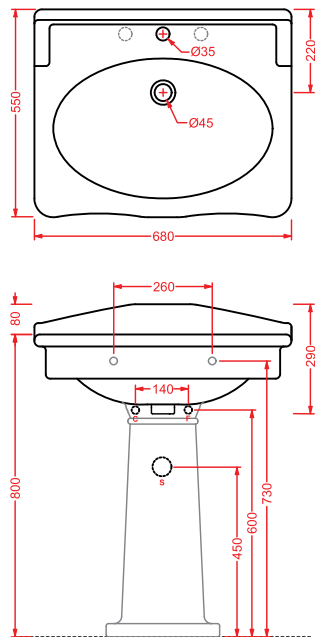

HELO02 + HEC002 HERMITAGE

lavabo 68 + colonna
washbasin 68 + column