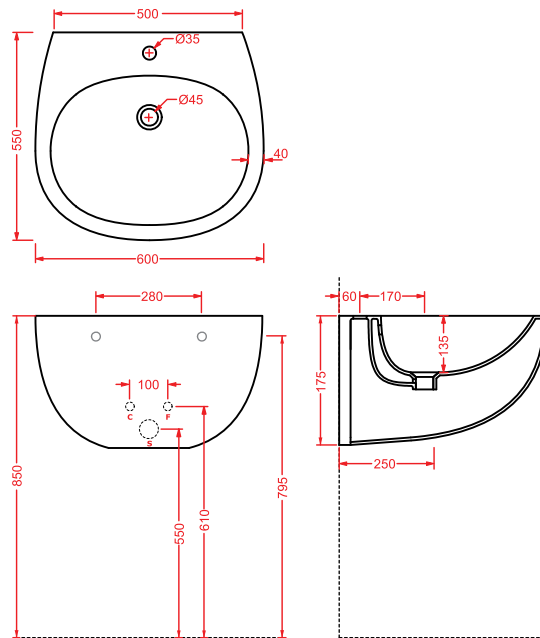

FLL001 FILE 2.0

lavabo sospeso 60
wall-hung washbasin 60