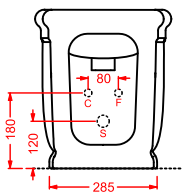

HEB001 HERMITAGE

bidet terra filomuro
back to wall bidet