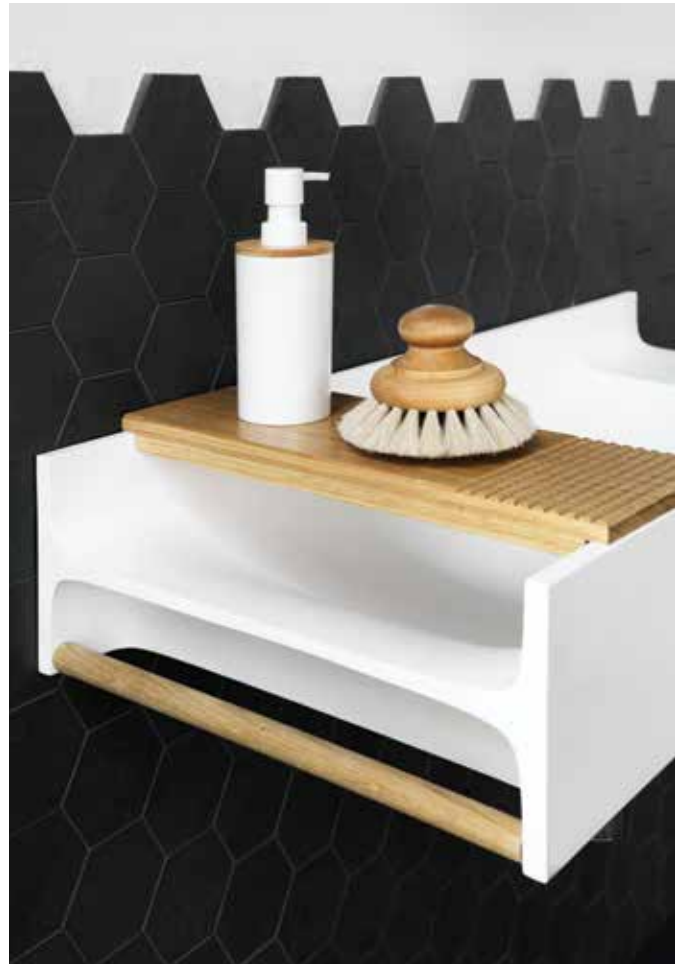

ACA037 TT
ripiano in legno rovere - oak wooden tray
39 x 15