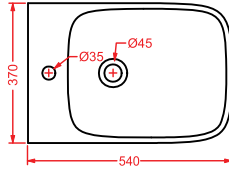

CWB001 COW
bidet sospeso
wall-hung bidet