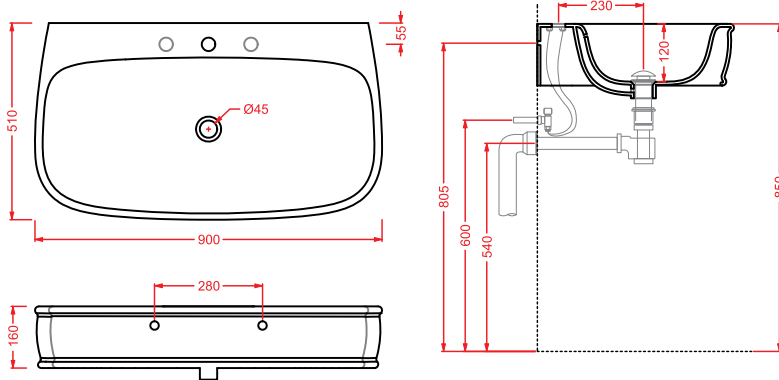

AZL004 AZULEY

lavabo sospeso 91
wall-hung washbasin 91