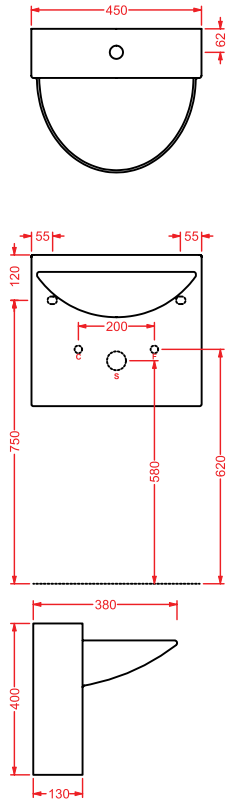

WLL001 WALL MINI
lavabo sospeso
wall-hung washbasin