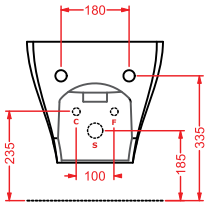

JZB001 JAZZ

bidet sospeso
wall-hung bidet