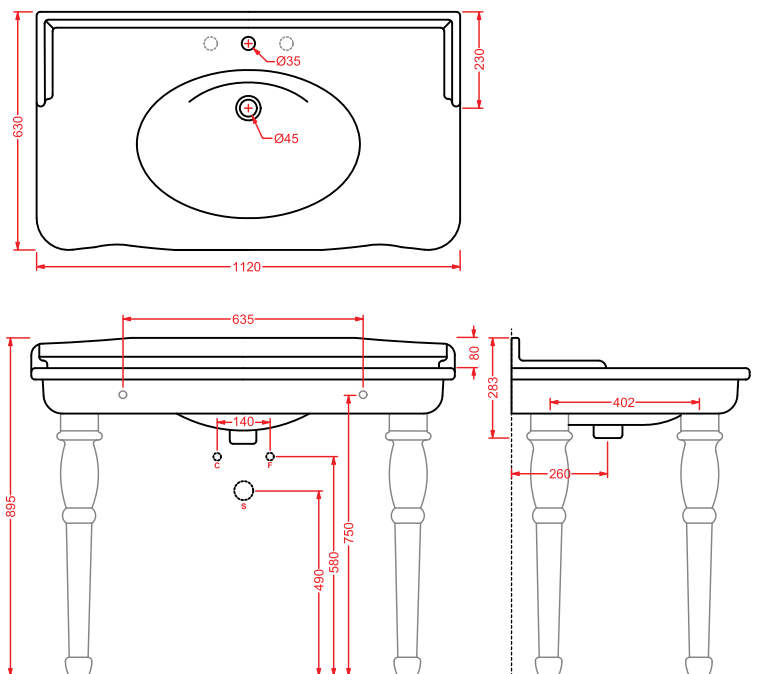

HELO04 + HEC003 HERMITAGE

consolle 112 + gambe ceramica
console 112 + ceramic legs