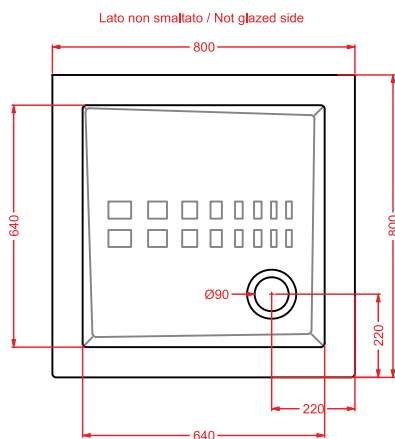

ACS010 SQUARE
specchio rettangolare
rectangular mirror

BATHTUBS

ACW001 ASIA

vasca in Livingtec
bathtub in Livingtec

SHOWER TRAYS - SQUARED

PDQ006 PIATTO DOCCIA

piatto doccia quadrato h 5,5 80 x 80
squared shower tray h 5,5 80 x 80