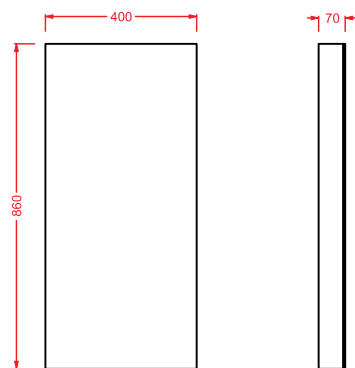

ACS010 SQUARE
specchio rettangolare
rectangular mirror

BATHTUBS

ACW001 ASIA

vasca in Livingtec
bathtub in Livingtec

SHOWER TRAYS - SQUARED

PDQ006 PIATTO DOCCIA

piatto doccia quadrato h 5,5 80 x 80
squared shower tray h 5,5 80 x 80