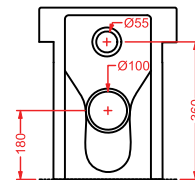

LFV005 LA FONTANA

vaso terra
back to wall WC