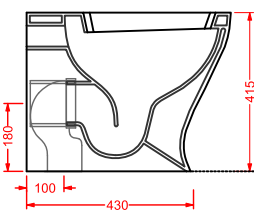

JZV002 JAZZ

vaso terra
back to wall WC