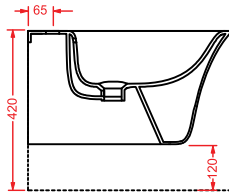

CWB001 COW
bidet sospeso
wall-hung bidet