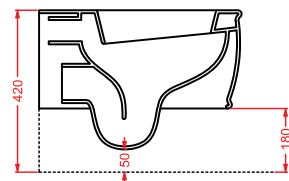

CWC005 COW

porta salviette ceramica 60
ceramic towel rail 60

CWC006 COW

gancio ceramica
ceramic hook

AZULEY

AZV001 AZULEY

vaso sospeso
wall-hung WC

AZB001 AZULEY