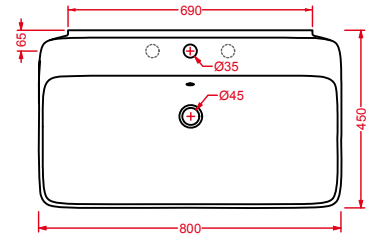

CWL003 COW
lavabo sospeso/appoggio 80
wall-hung/countertop washbasin 80