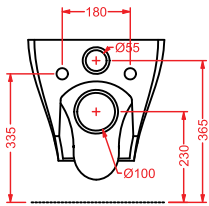

AZA003 AZULEY

struttura cromata lavabi appoggio
chromed structure for countertop washbasins

JAZZ

JZV001 JAZZ

vaso sospeso
wall-hung WC

JZB001 JAZZ

bidet sospeso
wall-hung bidet

JZV003 + JZC001 JAZZ