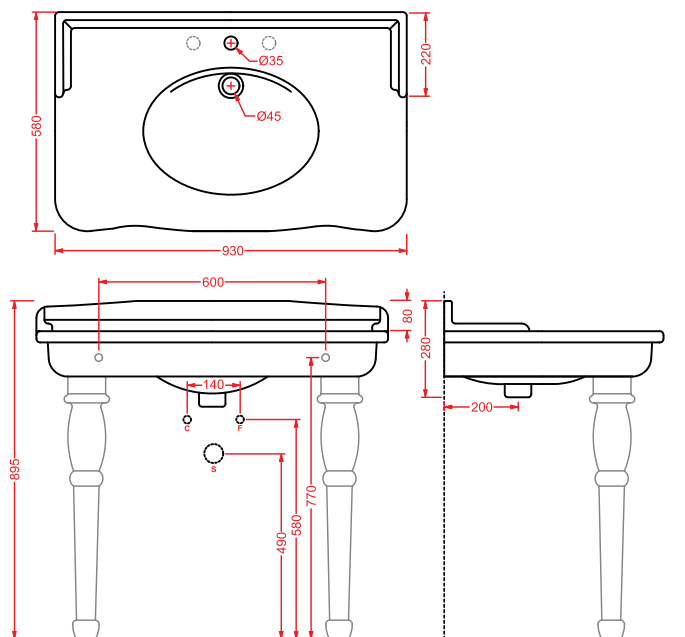

HELO05 + HEC003 HERMITAGE

consolle 92 + gambe ceramica
console 92 + ceramic legs