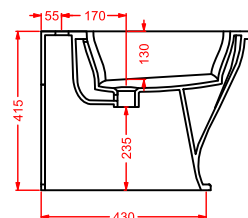

BUB002 BLUES

bidet terra
back to wall bidet