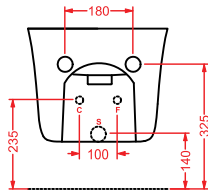

WLL001 WALL MINI
lavabo sospeso
wall-hung washbasin

WLL004 WALL
lavabo sospeso
wall-hung washbasin

COW

CWV001 COW
vaso sospeso
wall-hung WC

CWB001 COW
bidet sospeso
wall-hung bidet

CWV002 COW
vaso terra sistema dual
back to wall WC dual system