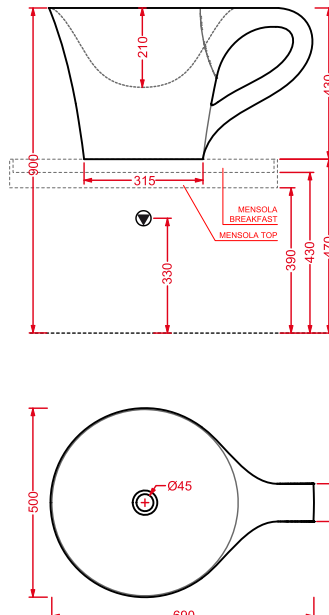

OSL005 CUP

lavabo appoggio
countertop washbasin