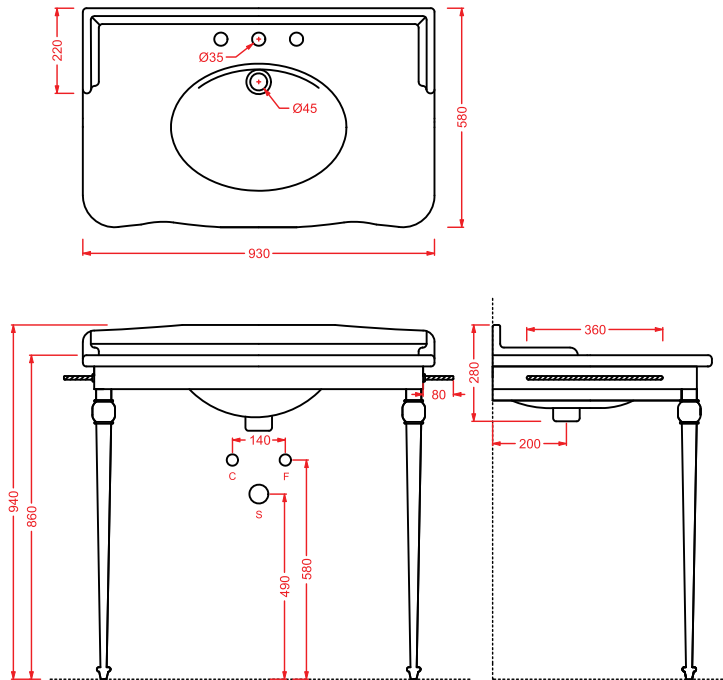

HEA016 HERMITAGE

struttura cromata consolle 92
chromed structure consolle 92