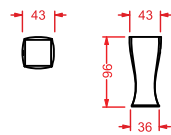

JZA013 JAZZ
gancio
hook