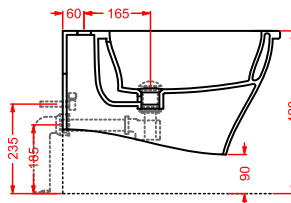

BUB001

bidet sospeso
wall-hung bidet