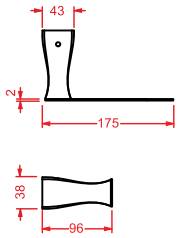

JZW001 JAZZ

vasca in Livingtec
 bathtub in Livingtec

JZA009 JAZZ
 portarotolo
 toilet roll holder

JZA010 JAZZ
 porta scopino + scopino
 brush holder + brush

JZA011 JAZZ
 porta salviette 40
 towel rail 40

JZA012 JAZZ
 porta salviette 60
 towel rail 60