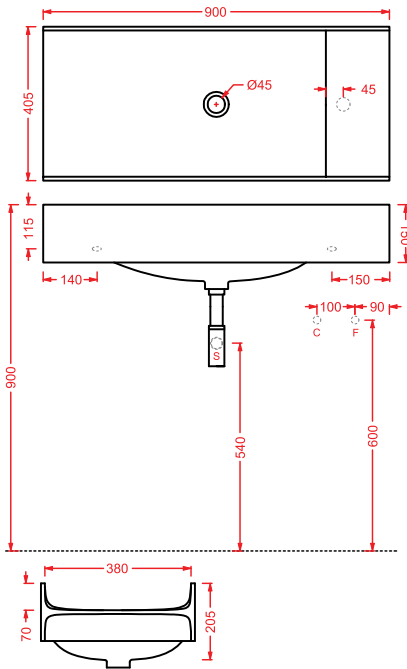

TT

OSL011 TT

lavabo sospeso/appoggio in Livingtec satinato + porta salviette laterale in legno
wall-hung/countertop washbasin
in satin Livingtec + lateral wood towel rail