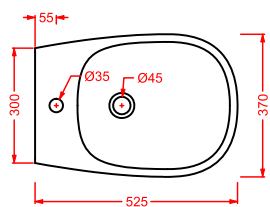

AZB002 AZULEY

bidet terra
back to wall bidet