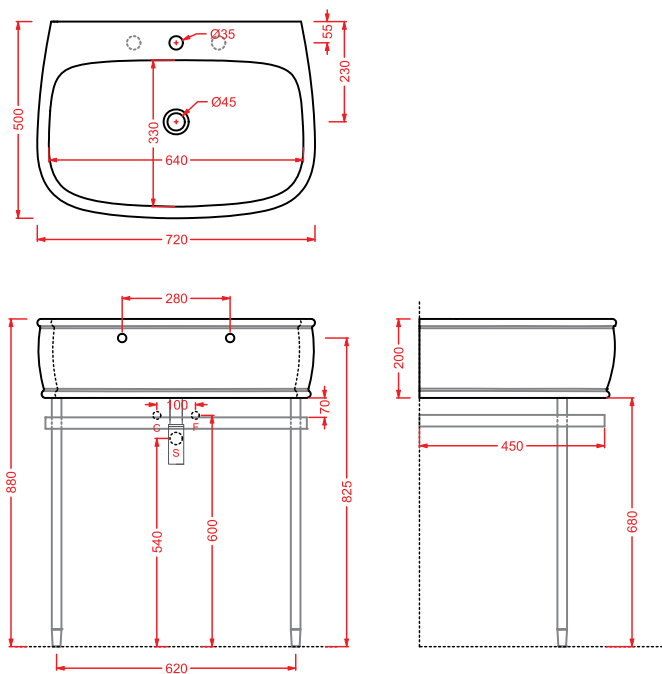

AZL003 AZULEY + AZA002

lavabo sosp/appoggio 72 + struttura cromata
wall-hung/countertop washbasin 72 + chromed structure