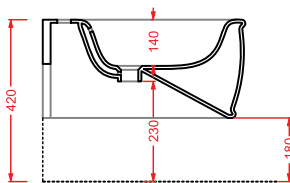

AZB001 AZULEY

bidet sospeso
wall-hung bidet