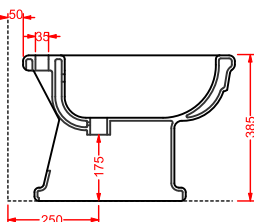

HEB002 HERMITAGE

bidet terra
floor bidet