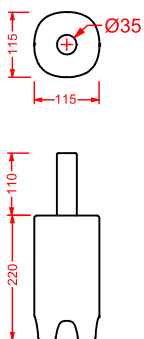

CWC002 COW

porta rotolo ceramica
ceramic toilet roll holder