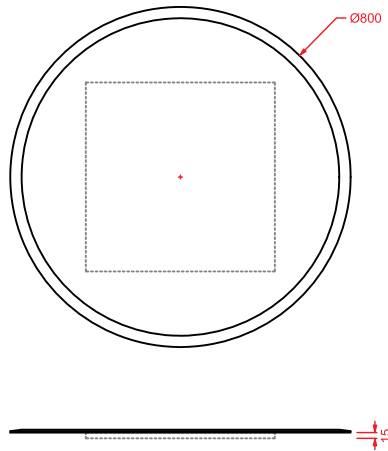

ACS009 ROUND
specchio rotondo
round mirror