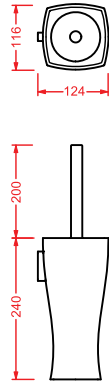

JZW001 JAZZ

vasca in Livingtec
 bathtub in Livingtec

JZA009 JAZZ
 portarotolo
 toilet roll holder

JZA010 JAZZ
 porta scopino + scopino
 brush holder + brush

JZA011 JAZZ
 porta salviette 40
 towel rail 40

JZA012 JAZZ
 porta salviette 60
 towel rail 60