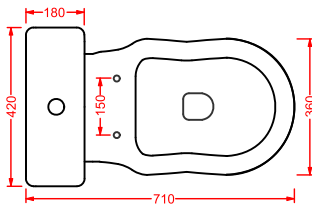

vaso monoblocco P + cassetta monoblocco
close-coupled WC (P) + ceramic cistern

HEV008 + HEC001 HERMITAGE

vaso monoblocco S + cassetta monoblocco
close-coupled WC (S) + ceramic cistern

HEV002 + HEC004 HERMITAGE