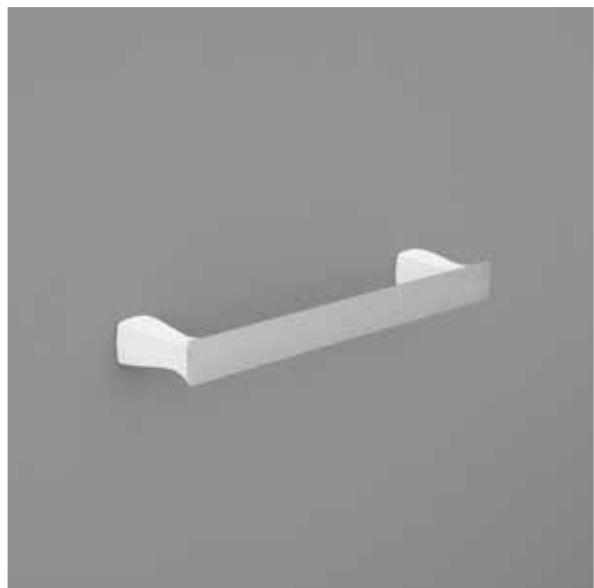

JZA010
porta scopino in Livingtec + scopino
brush holder in Livingtec + brush
12 x 40

JZA012
porta salviette in Livingtec
towel rail in Livingtec
60 x 10

JZA013
gancio in Livingtec
hook in Livingtec
4 x 10