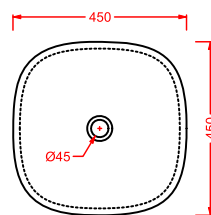

AZL001 AZULEY

lavabo appoggio 45
countertop washbasin 45