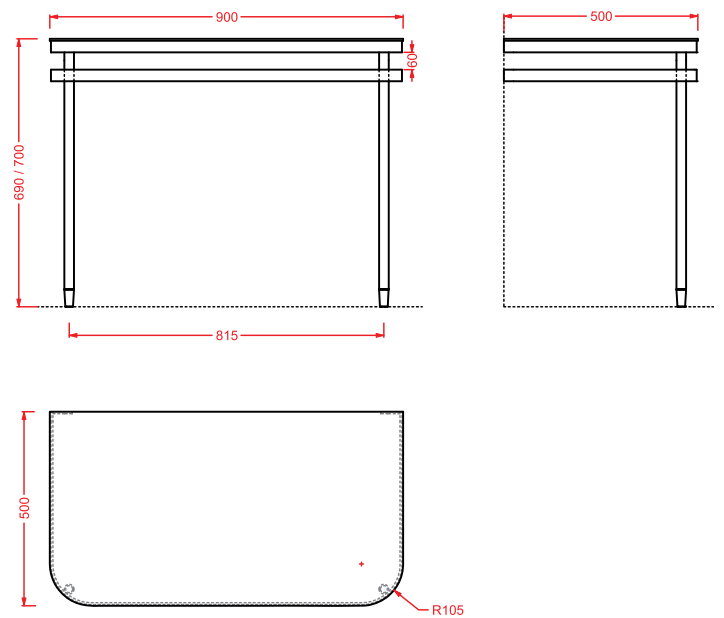

AZA003 AZULEY

struttura cromata lavabi appoggio
chromed structure for countertop washbasins