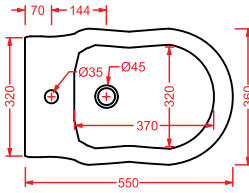

HEB003 HERMITAGE

bidet sospeso
wall-hung bidet