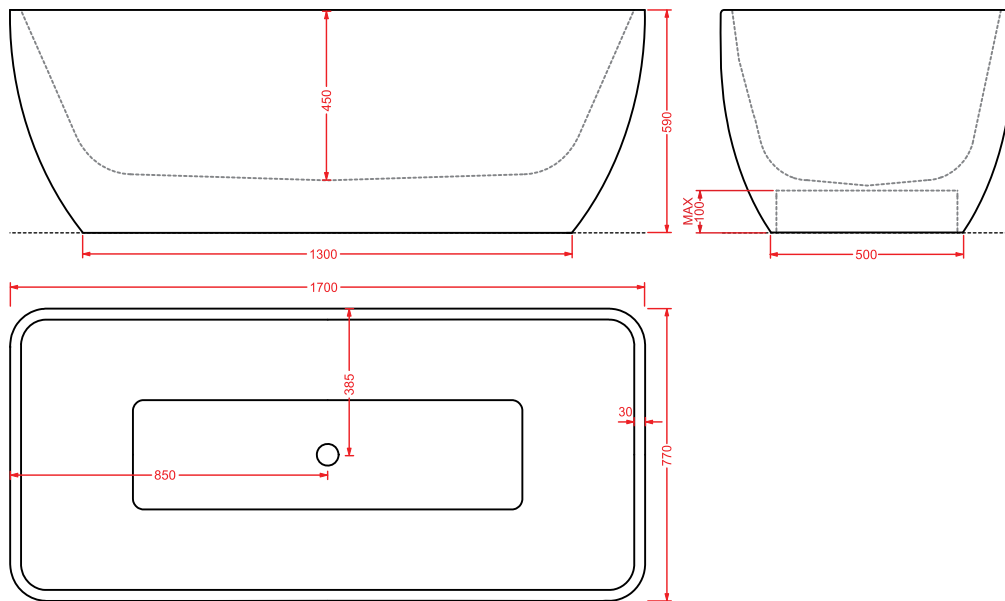

ACS010 SQUARE
specchio rettangolare
rectangular mirror

BATHTUBS

ACW001 ASIA

vasca in Livingtec
bathtub in Livingtec

SHOWER TRAYS - SQUARED

PDQ006 PIATTO DOCCIA

piatto doccia quadrato h 5,5 80 x 80
squared shower tray h 5,5 80 x 80