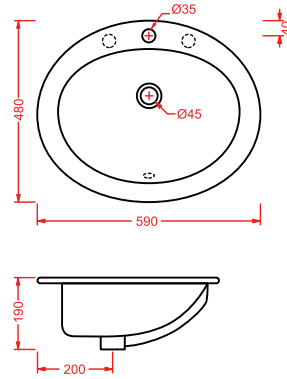

VENERE

VNL001 VENERE
lavabo incasso 56
drop in washbasin 56

MINERVA

MNL001 MINERVA
lavabo incasso 62
drop in washbasin 62

EOLO

ELL001 EOLO
lavabo incasso 59
drop in washbasin 59

SPECIAL THANKS TO:

amici - friends