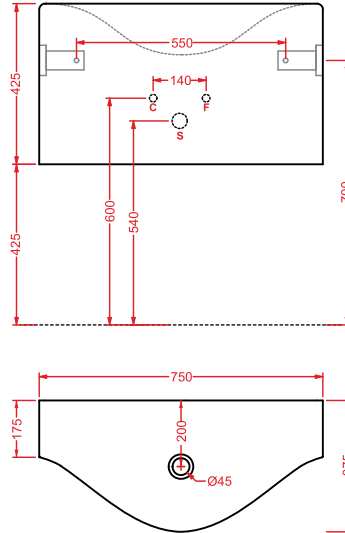

BACK

OSL007 BACK

lavabo sospeso
wall-hung washbasin