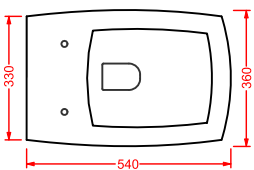

JZV002 JAZZ

vaso terra
back to wall WC