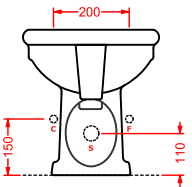

HEB002 HERMITAGE

bidet terra
floor bidet