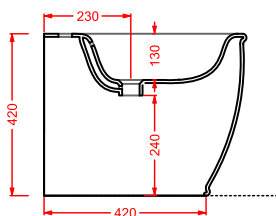

AZB002 AZULEY

bidet terra
back to wall bidet