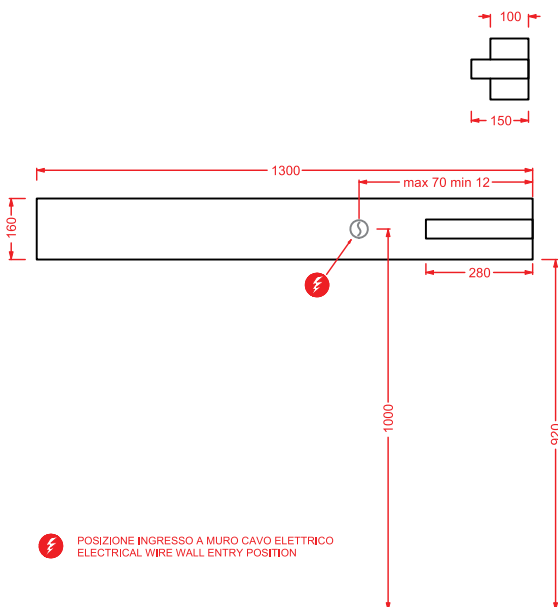

OSC006 SURF

radiatore orizzontale singolo
horizontal radiator single

POSIZIONE INGRESSO A MURO CAVO ELETTRICO
ELECTRICAL WIRE WALL ENTRY POSITION