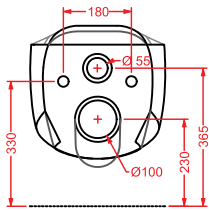

BLEND

BLV001 BLEND

vaso sospeso
wall-hung WC