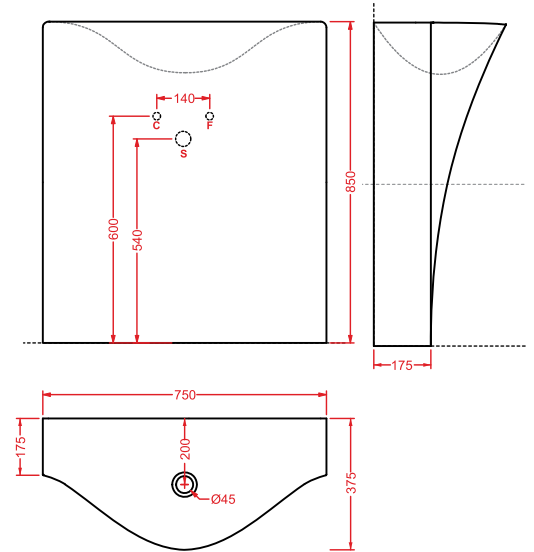

OSL006 BACK

lavabo filomuro
freestanding washbasin