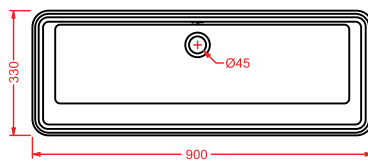

GEA 90

GEL002 GEA 90
lavabo sottopiano 90
under-countertop washbasin 90