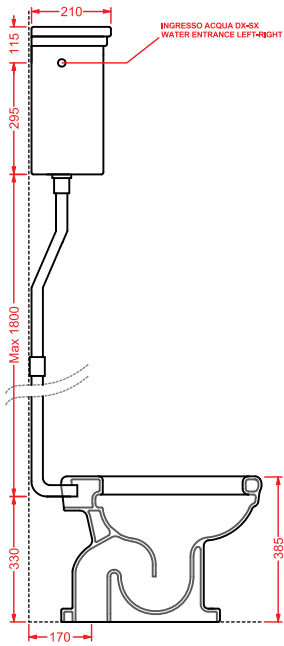

HEV002 + HEC004 HERMITAGE

vaso terra S con cassetta alta + coperchio
WC (S) + high ceramic cistern + cover