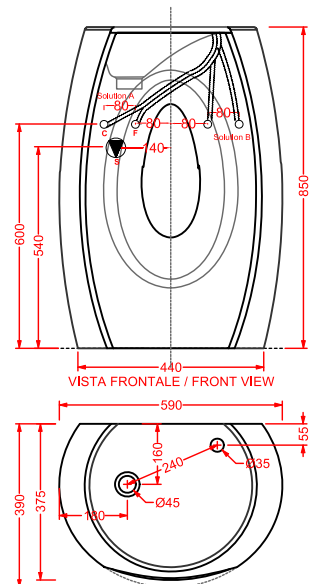

HALL

HLL001 HALL

lavabo a muro
back to wall washbasin