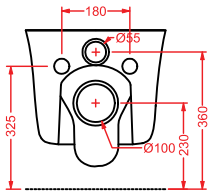

WLL001 WALL MINI
lavabo sospeso
wall-hung washbasin

WLL004 WALL
lavabo sospeso
wall-hung washbasin

COW

CWV001 COW
vaso sospeso
wall-hung WC

CWB001 COW
bidet sospeso
wall-hung bidet

CWV002 COW
vaso terra sistema dual
back to wall WC dual system