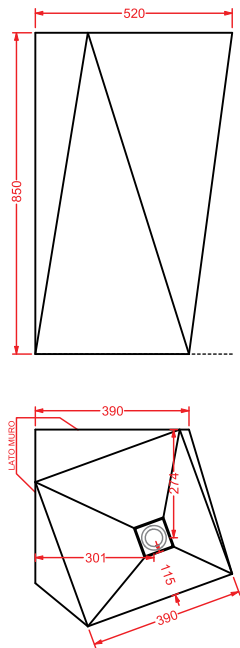

SHARP

OSL008 SHARP

lavabo centrostanza/muro
freestanding/back to wall washbasin