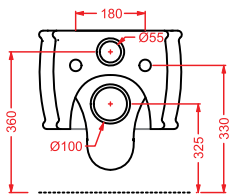

CWC005 COW

porta salviette ceramica 60
ceramic towel rail 60

CWC006 COW

gancio ceramica
ceramic hook

AZULEY

AZV001 AZULEY

vaso sospeso
wall-hung WC

AZB001 AZULEY