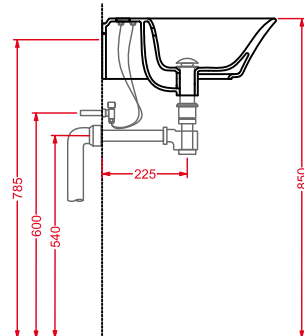

CWL002 COW
lavabo sospeso/appoggio 60
wall-hung/countertop washbasin 60