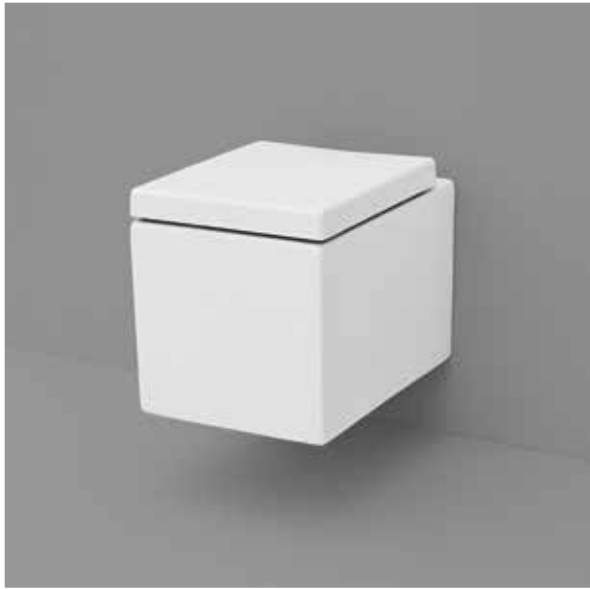

BLOCK/OVERVIEW

BKV001
vaso sospeso - wall-hung WC
37 x 49