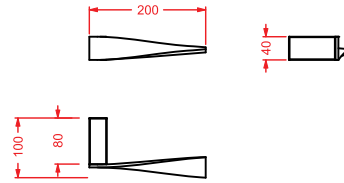

GIRINI

ACA023 GIRINI

porta salviette 50 in Livingtec
 towel rail 50 in Livingtec

ACA024 GIRINI

portarotolo in Livingtec
 toilet roll holder in Livingtec

ACA025 GIRINI

porta scopino in Livingtec + scopino
 brush holder in Livingtec + brush