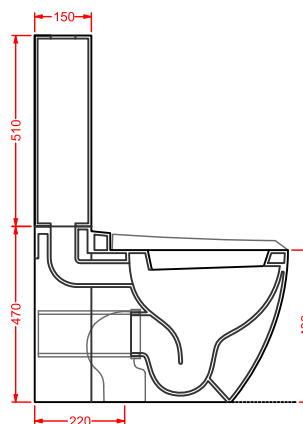

BLV003 + BLC001 BLEND

vaso monoblocco + cassetta monoblocco
close-coupled WC + ceramic cistern