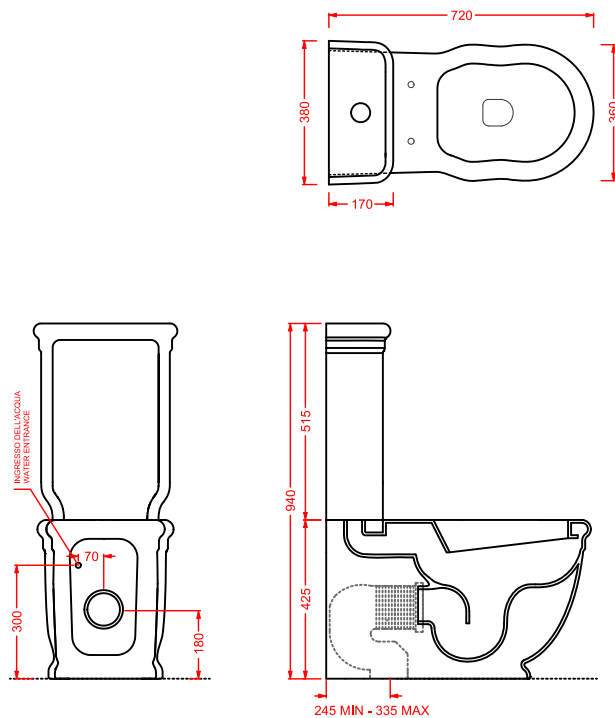

HEV006 HERMITAGE

vaso monoblocco filo muro
back to wall close-coupled WC