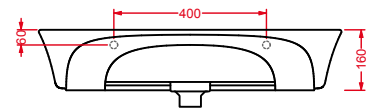

CWL003 COW
lavabo sospeso/appoggio 80
wall-hung/countertop washbasin 80