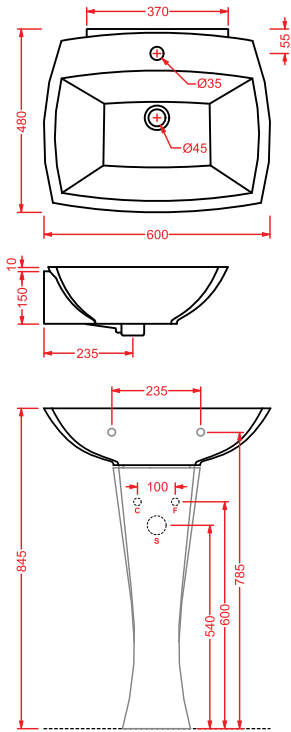

JZL003 + JZC003 JAZZ

lavabo sospeso/da colonna 60 + colonna
wall-hung/for column basin 60 + column