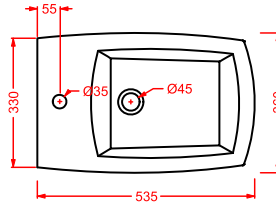

BUB001

bidet sospeso
wall-hung bidet