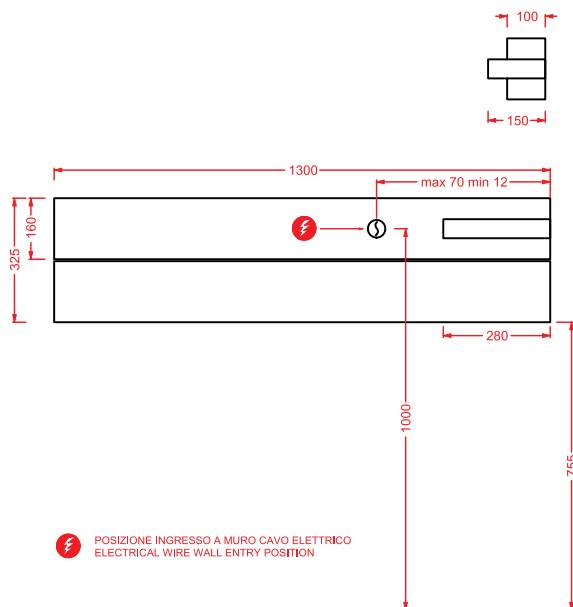

OSC007 SURF

radiatore orizzontale doppio
horizontal radiator double

POSIZIONE INGRESSO A MURO CAVO ELETTRICO
ELECTRICAL WIRE WALL ENTRY POSITION

*tutti i prodotti sono dotati di porta salviette cromato e kit di fissaggio *every product has chromed towel holder and fitting system kit