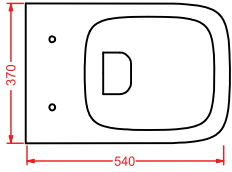

COW

CWV001 COW
vaso sospeso
wall-hung WC