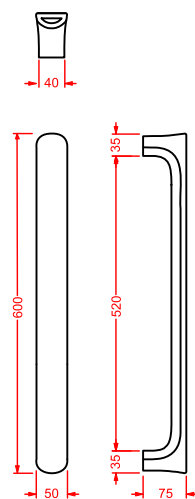

CWC005 COW

porta salviette ceramica 60
ceramic towel rail 60

CWC006 COW

gancio ceramica
ceramic hook

AZULEY

AZV001 AZULEY

vaso sospeso
wall-hung WC

AZB001 AZULEY