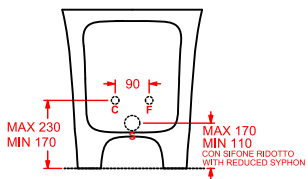

CWB002 COW
bidet terra
back to wall bidet