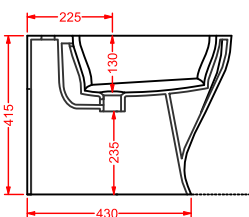

vaso monoblocco + cassetta monoblocco
close-coupled WC + ceramic cistern

JZV002 JAZZ

vaso terra
back to wall WC

JZB002 JAZZ

bidet terra
back to wall bidet

JZL006 JAZZ

lavabo centrostanza
freestanding washbasin