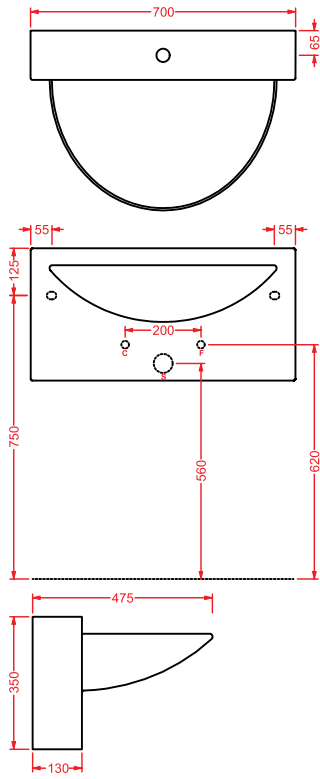

WALL SYSTEM

WLL002 WALL
lavabo sospeso
wall-hung washbasin