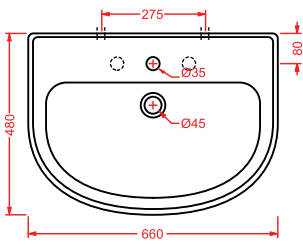

lavabo sospeso/appoggio 108
wall-hung/countertop washbasin 108

APOLLO

APL001 APOLLO

lavabo semincasso 66
semi-recessed washbasin 66

SELENE

SLL001 SELENE

lavabo semincasso 66
semi-recessed washbasin 66

LOOK