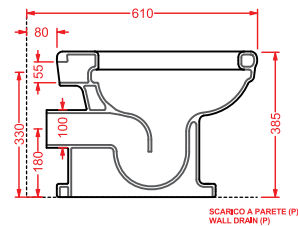

HEV002 (S)/HEV003 (P) HERMITAGE

vaso terra scarico S e P
WC with floor drain and wall drain