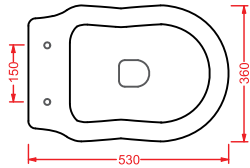

HEV002 (S)/HEV003 (P) HERMITAGE

vaso terra scarico S e P
WC with floor drain and wall drain