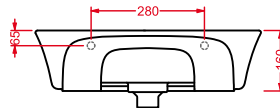

CWL002 COW
lavabo sospeso/appoggio 60
wall-hung/countertop washbasin 60