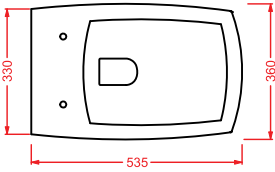

BLUES

BUY001 BLUES

vaso sospeso
wall-hung WC