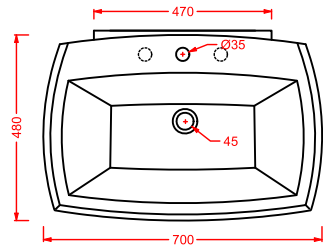

BUL001 + BUA001 BLUES

lavabo sospeso/da colonna 70 + colonna
wall-hung/for column washbasin 70 + column