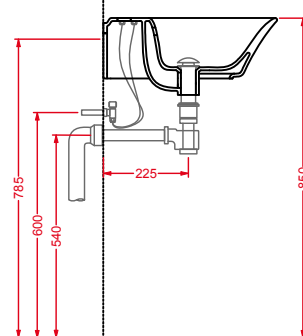

CWL003 COW
lavabo sospeso/appoggio 80
wall-hung/countertop washbasin 80