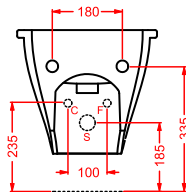

BUB001

bidet sospeso
wall-hung bidet