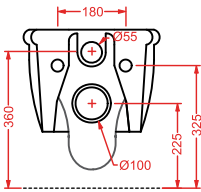

HERMITAGE

HEV010 HERMITAGE

vaso sospeso
wall-hung WC