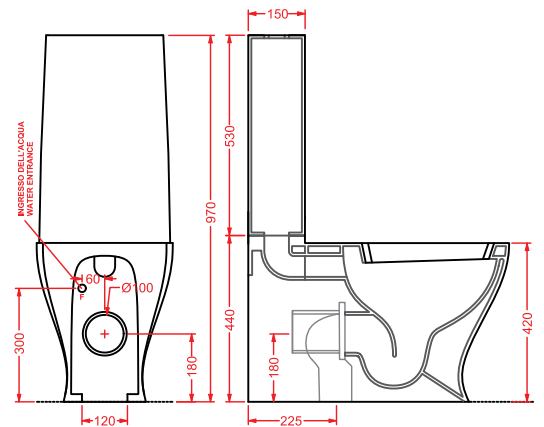

vaso monoblocco + cassetta monoblocco
close-coupled WC + ceramic cistern

JZV002 JAZZ

vaso terra
back to wall WC

JZB002 JAZZ

bidet terra
back to wall bidet

JZL006 JAZZ

lavabo centrostanza
freestanding washbasin