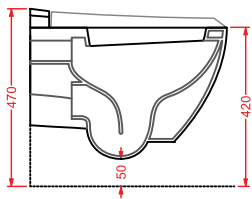

BLEND

BLV001 BLEND

vaso sospeso
wall-hung WC