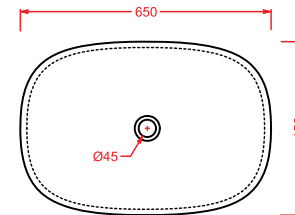

AZL002 AZULEY

lavabo appoggio 65
countertop washbasin 65