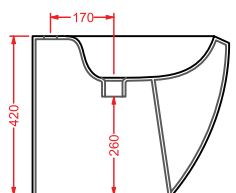

BLB002 BLEND

bidet terra
back to wall bidet