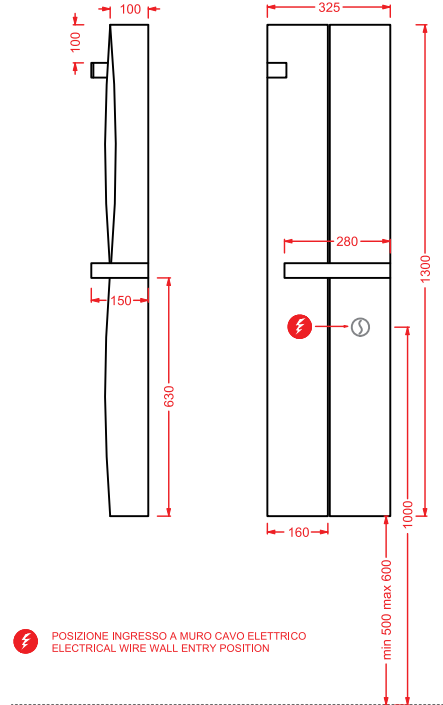

OSC005 SURF

radiatore verticale doppio
vertical radiator double

POSIZIONE INGRESSO A MURO CAVO ELETTRICO
ELECTRICAL WIRE WALL ENTRY POSITION