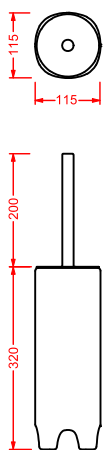

CWC003 COW

porta scopino ceramica + scopino
ceramic brush holder + brush