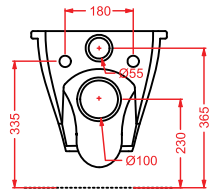

BLUES

BUY001 BLUES

vaso sospeso
wall-hung WC