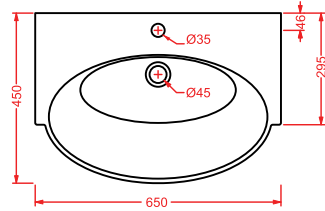

LOOK

LKL001 LOOK

lavabo semincasso 65
semi-recessed washbasin 65