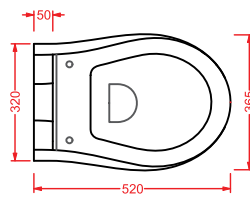

BLV002 BLEND

vaso terra
back to wall WC