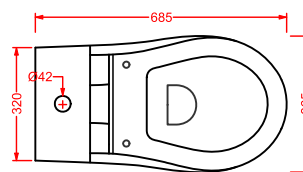

BLV003 + BLC001 BLEND

vaso monoblocco + cassetta monoblocco
close-coupled WC + ceramic cistern