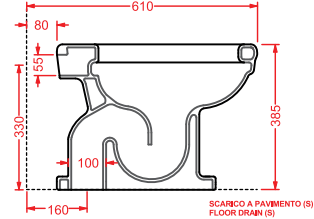

HEV002 (S)/HEV003 (P) HERMITAGE

vaso terra scarico S e P
WC with floor drain and wall drain