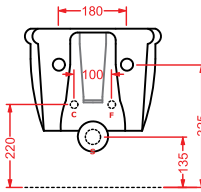

HEB003 HERMITAGE

bidet sospeso
wall-hung bidet