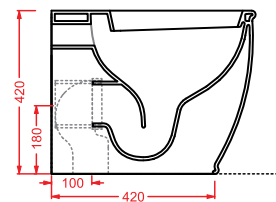

AZV002 AZULEY

vaso terra
back to wall WC