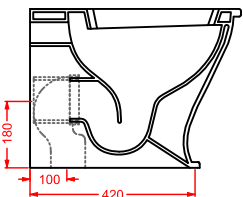

BUY002 BLUES

vaso terra
back to wall WC