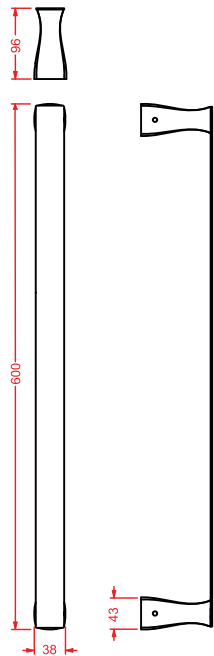

JZW001 JAZZ

vasca in Livingtec
 bathtub in Livingtec

JZA009 JAZZ
 portarotolo
 toilet roll holder

JZA010 JAZZ
 porta scopino + scopino
 brush holder + brush

JZA011 JAZZ
 porta salviette 40
 towel rail 40

JZA012 JAZZ
 porta salviette 60
 towel rail 60