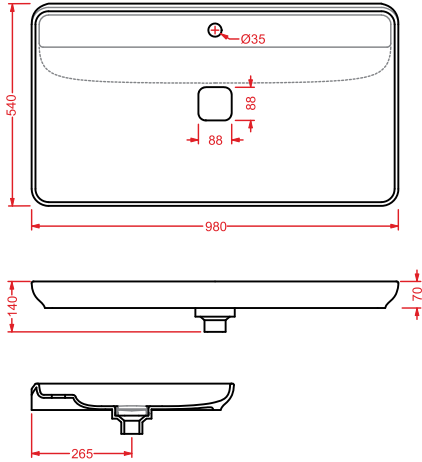

OSC001

piattino in ceramica
 ceramic tray

OSA002

lampada Flos Kelvin Led
 Flos Kelvin led lamp

NAKED

NAL001 NAKED

lavabo appoggio
countertop washbasin

BACK