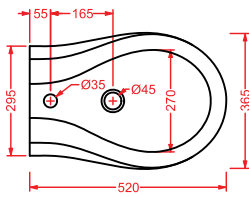

BLB001 BLEND

bidet sospeso
wall-hung bidet