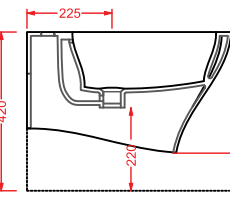

JZB001 JAZZ

bidet sospeso
wall-hung bidet