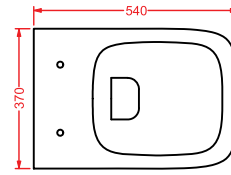

CWV002 COW
vaso terra sistema dual
back to wall WC dual system