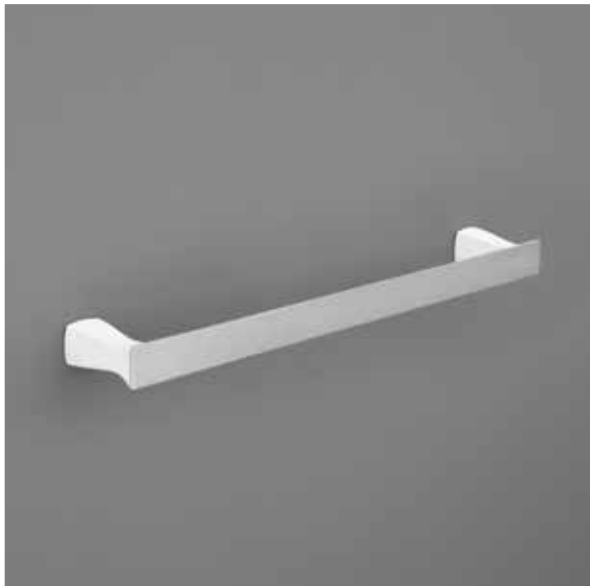

JZA010
porta scopino in Livingtec + scopino
brush holder in Livingtec + brush
12 x 40

JZA012
porta salviette in Livingtec
towel rail in Livingtec
60 x 10

JZA013
gancio in Livingtec
hook in Livingtec
4 x 10