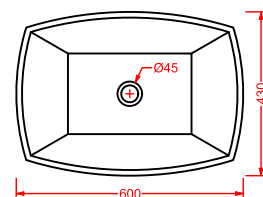

vaso monoblocco + cassetta monoblocco
close-coupled WC + ceramic cistern

JZV002 JAZZ

vaso terra
back to wall WC

JZB002 JAZZ

bidet terra
back to wall bidet

JZL006 JAZZ

lavabo centrostanza
freestanding washbasin