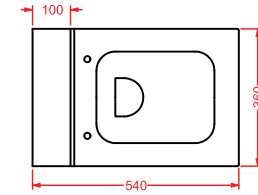

LFV005 LA FONTANA

vaso terra
back to wall WC