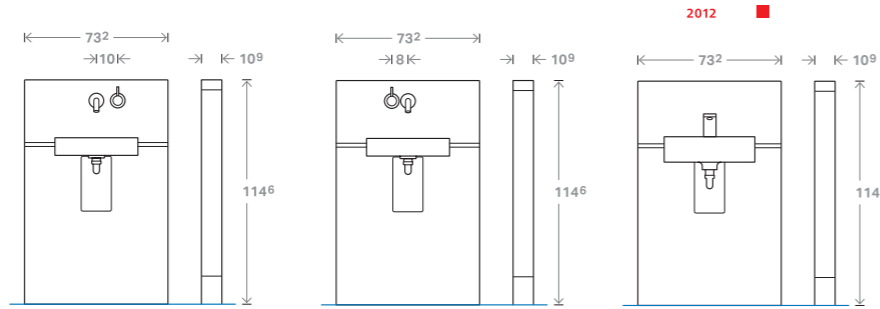

Simple planning and installation.

Geberit Monolith sanitary modules at a glance.

Here you can find all the colour and design options available for the products, plus their dimensions, along with the article numbers for each case.

Washbasin model range

	Wall-mounted tap with lever on right, for taps with 10 cm gauge for bore holes	Wall-mounted tap with lever on left, for taps with 8 cm gauge for bore holes	Deck-mounted tap
No drawers	white 131.043.SI.1 black 131.043.SJ.1 umber 131.043.SQ.1 sand 131.043.TG.1	white 131.047.SI.1 black 131.047.SJ.1 umber 131.047.SQ.1 sand 131.047.TG.1	white 131.051.SI.1 black 131.051.SJ.1 umber 131.051.SQ.1 sand 131.051.TG.1
Left-side drawer	white 131.040.SI.1 black 131.040.SJ.1 umber 131.040.SQ.1 sand 131.040.TG.1	white 131.044.SI.1 black 131.044.SJ.1 umber 131.044.SQ.1 sand 131.044.TG.1	white 131.048.SI.1 black 131.048.SJ.1 umber 131.048.SQ.1 sand 131.048.TG.1
Right-side drawer	white 131.041.SI.1 black 131.041.SJ.1 umber 131.041.SQ.1 sand 131.041.TG.1	white 131.045.SI.1 black 131.045.SJ.1 umber 131.045.SQ.1 sand 131.045.TG.1	white 131.049.SI.1 black 131.049.SJ.1 umber 131.049.SQ.1 sand 131.049.TG.1
Drawers on left and right sides	white 131.042.SI.1 black 131.042.SJ.1 umber 131.042.SQ.1 sand 131.042.TG.1	white 131.046.SI.1 black 131.046.SJ.1 umber 131.046.SQ.1 sand 131.046.TG.1	white 131.050.SI.1 black 131.050.SJ.1 umber 131.050.SQ.1 sand 131.050.TG.1