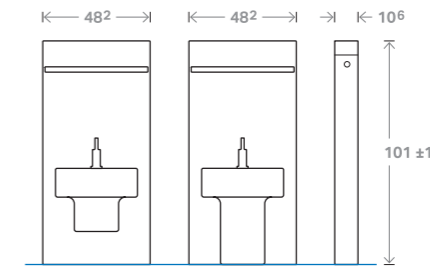

Geberit Monolith sanitary module for bidets

Whether you're looking for a wall-hung or floor-standing bidet, the Geberit Monolith sanitary module for bidets will help you make a great impression. As with all sanitary modules, the front cladding is made of high-quality safety glass.