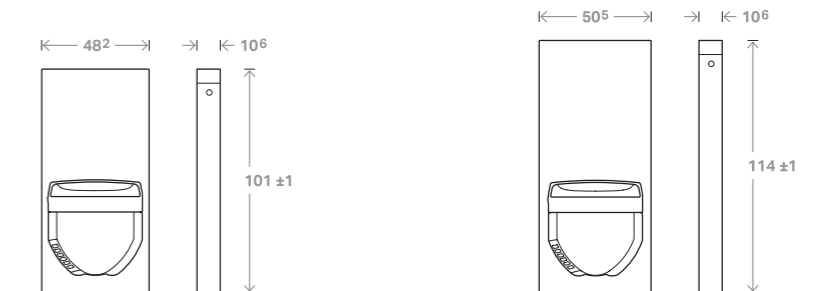

Geberit Monolith and Geberit Monolith Plus for WCs

The Geberit Monolith sanitary module for WCs can be combined with a range of different wall-hung and floor-standing ceramic appliances, as well as Geberit AquaClean models, and features an environmentally friendly dual flush technique. The Geberit Monolith Plus sanitary module for WCs, meanwhile, offers even more impressive features: an integrated odour extraction function, sensor technology and ComfortLight.