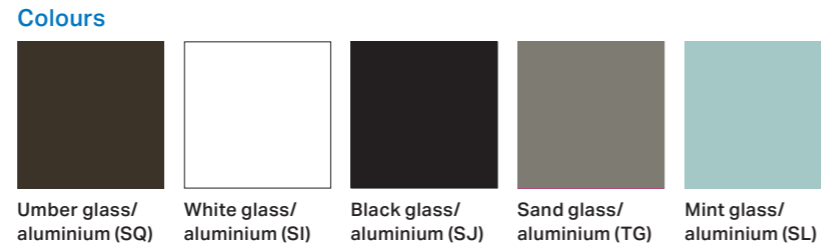

Simple planning and installation.

Geberit Monolith sanitary modules at a glance.

Here you can find all the colour and design options available for the products, plus their dimensions, along with the article numbers for each case.