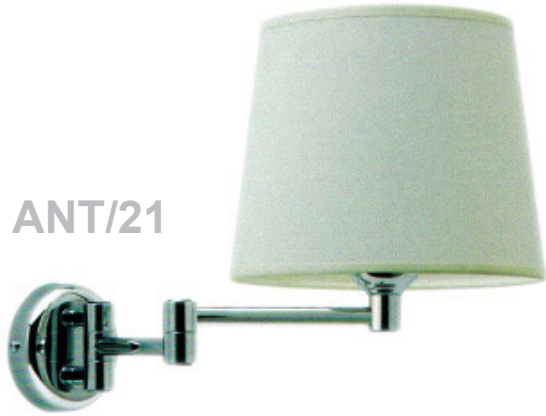

LE/24

GB *Made in Italy*

APPLIQUES

ANT/21

CHE/21

FLO/21

SFO/21

IMP/21