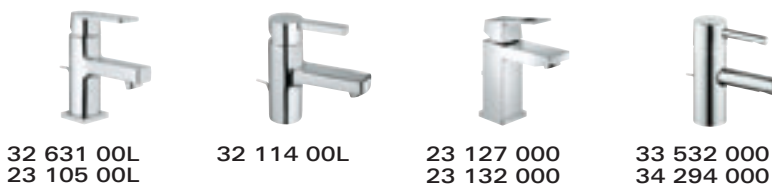

S-Size

pop-up
Smooth body
chain