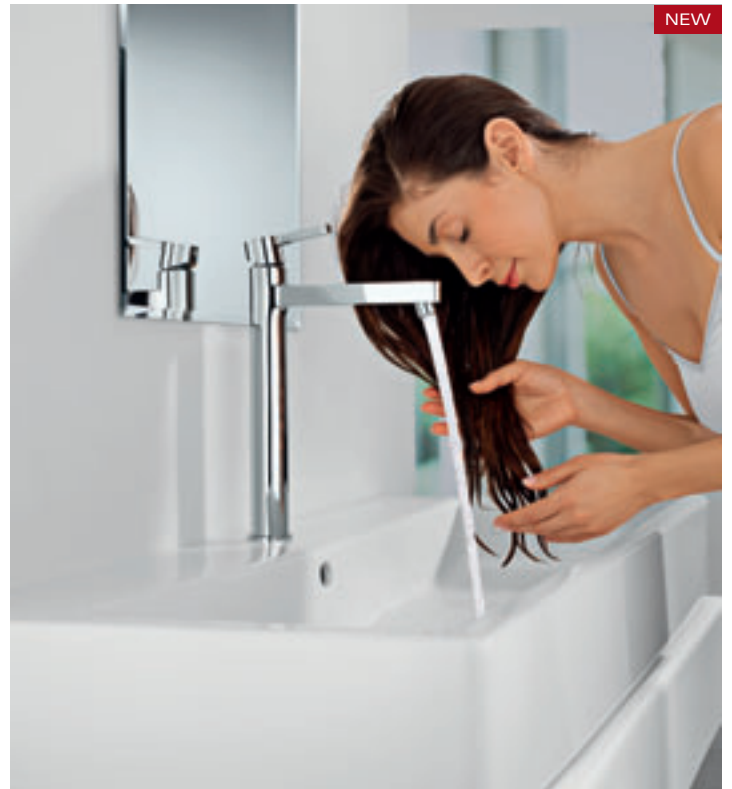

## **S-Size**

A standard size basin mixer is the comfortable choice for standard comfort at the washbasin.

**M-Size**

Add extra comfort with a higher medium height basin mixer, providing easier access with a longer spout.

**L-Size**

Great for busy basins in family bathrooms, the large basin mixer with a high spout is a practical and safe choice.

**XL-Size**

Choose unrivalled comfort and create an elegant focal point with an extra-large tap ideal for stylish vessel basins or for maximum comfort.