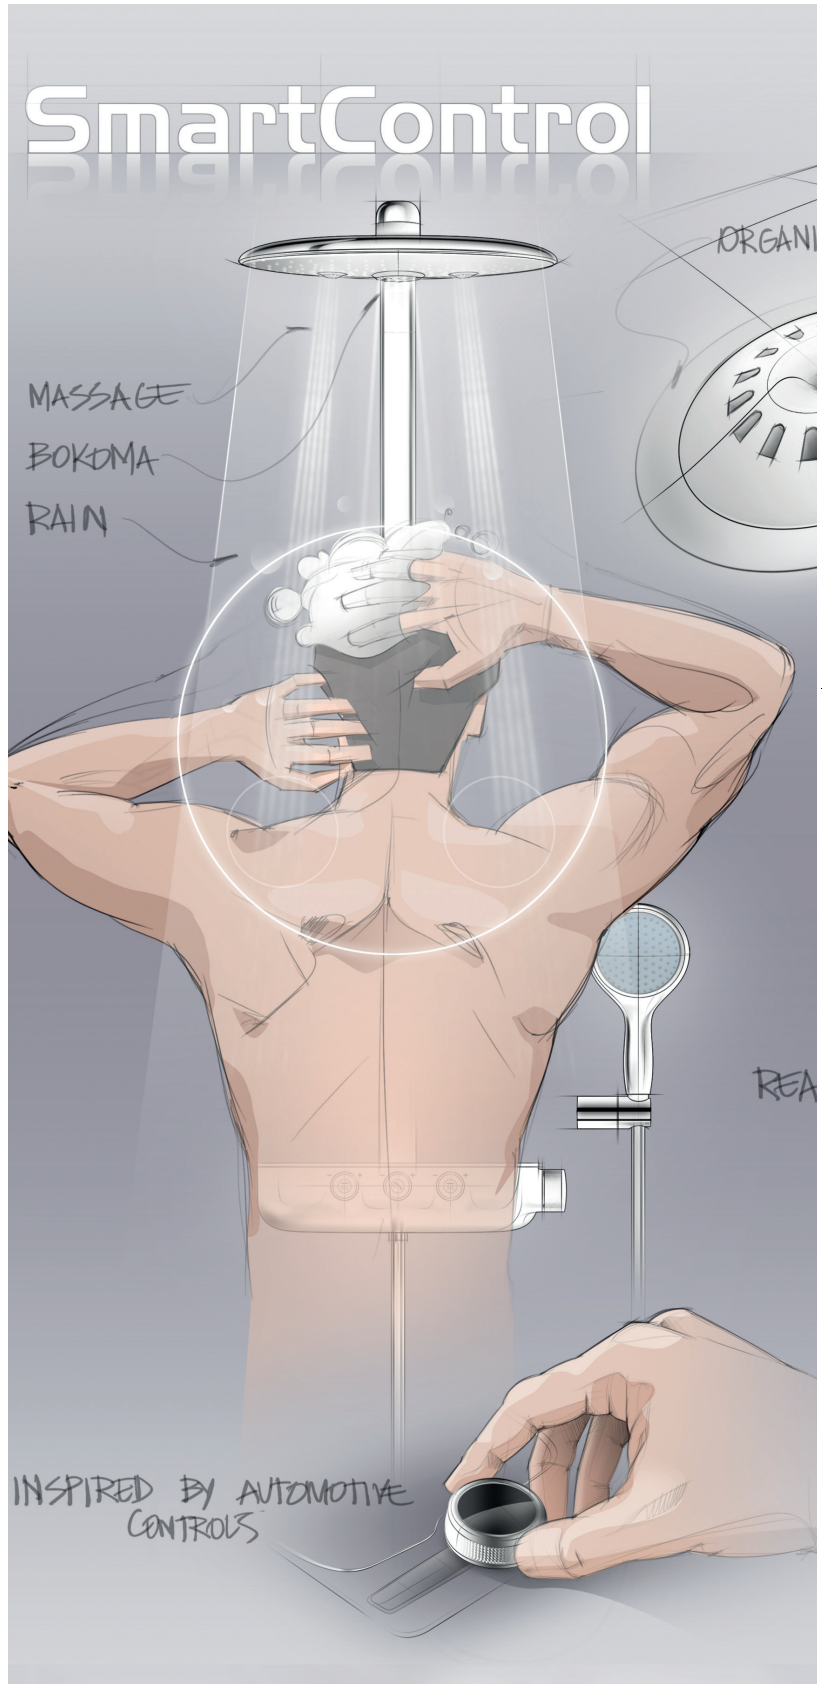

INSPIRED BY NATURE INTUITIVELY CONTROLLED

Emotions guide actions. Let yourself drift away while maintaining control. Organic shapes that beautifully caress the senses will help you reach this goal. Enjoy the perfect interaction of organic design and innovative technology and anticipate a relaxed time-out from everyday life.