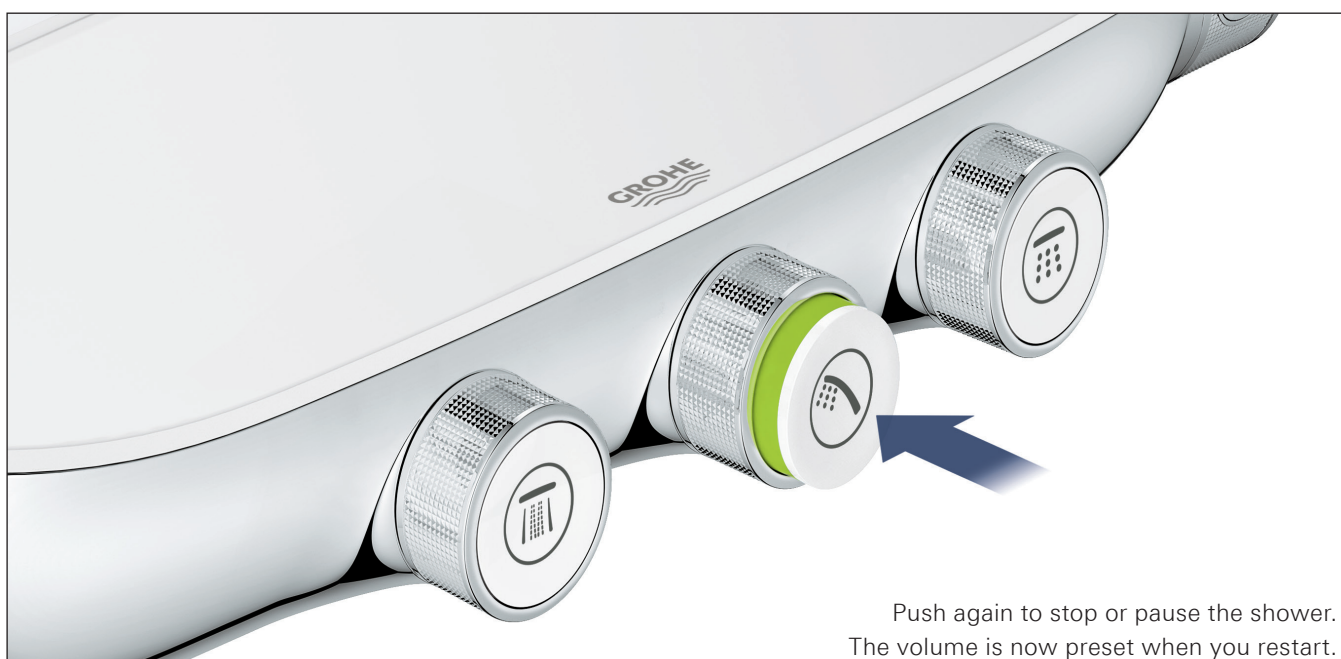

Push again to stop or pause the shower.
The volume is now preset when you restart.