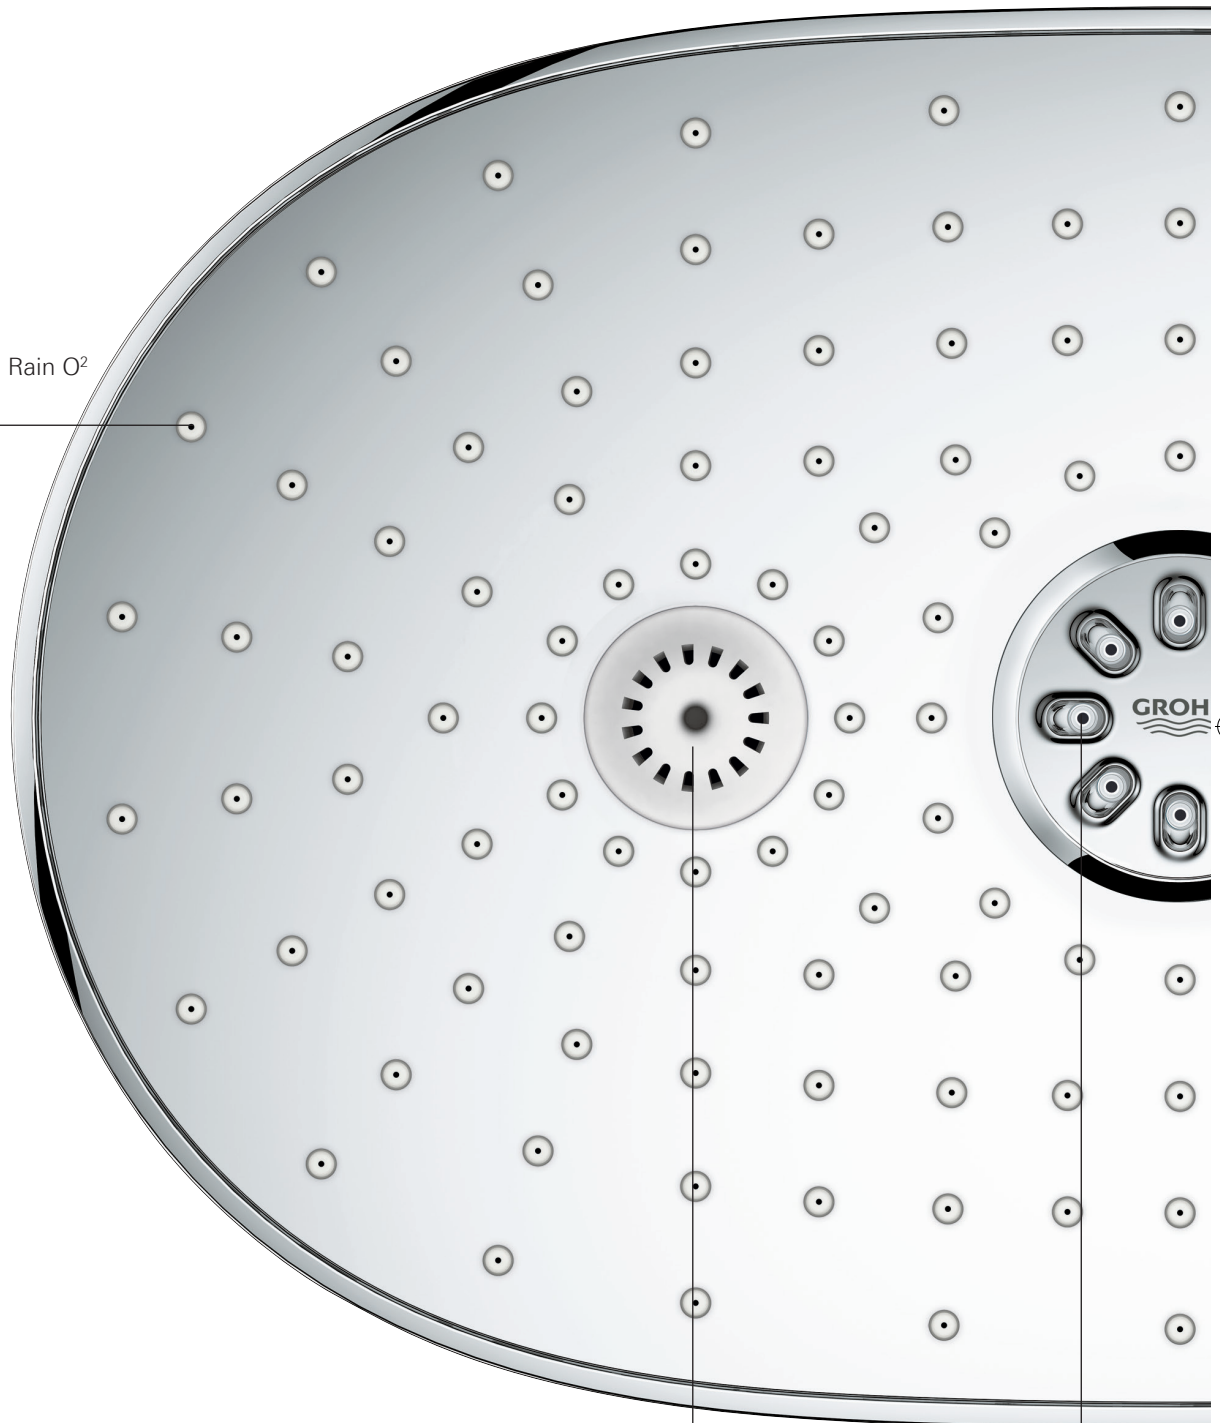

XXL ENJOYMENT GROHE RAINSHOWER® 360 HEADSHOWER

GROHE PureRain/GROHE Rain O²
spray as preset function

NEW! GROHE TrioMassage spray

The combination of the renowned GROHE Bokoma Spray and two GROHE Massage sprays gives you a head and shoulder massage in one combined spray