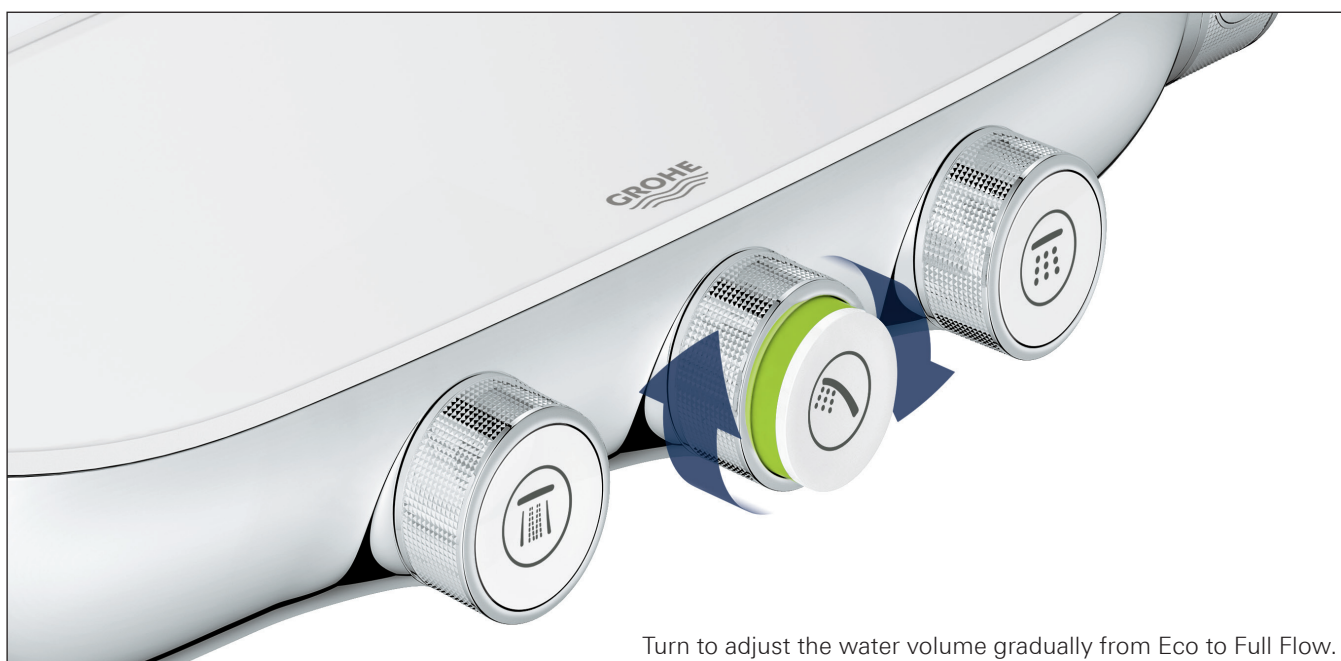

Turn to adjust the water volume gradually from Eco to Full Flow.