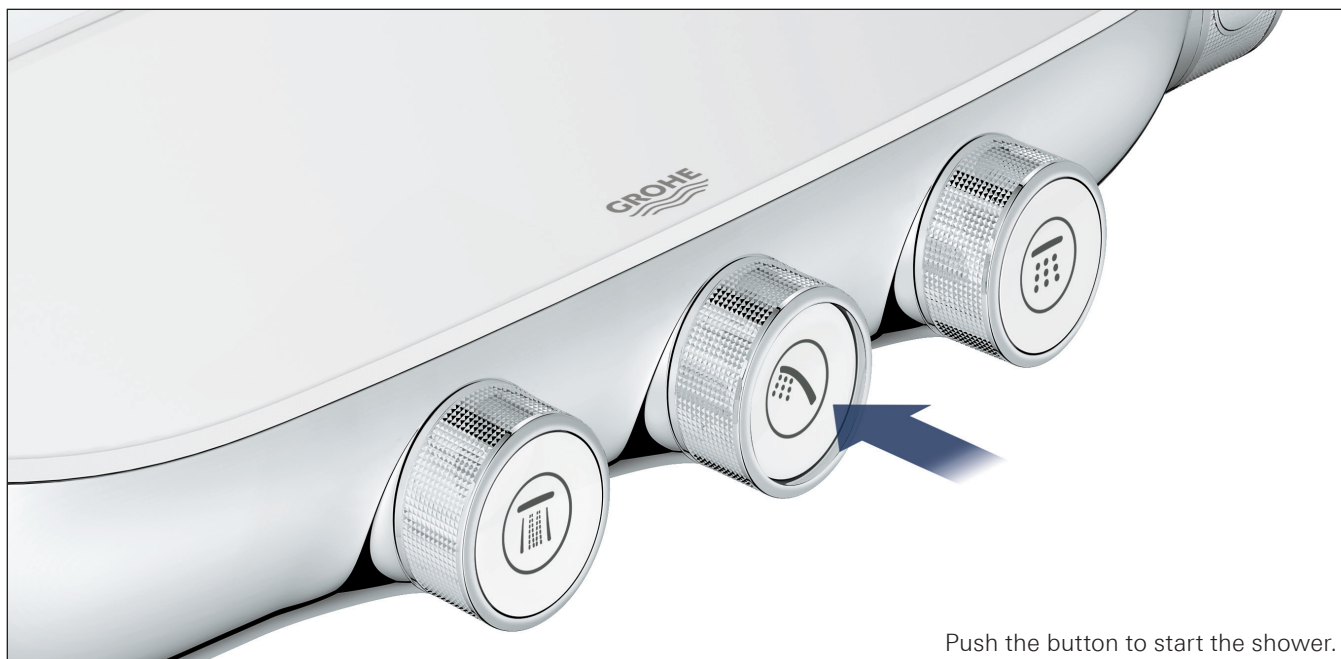

NEW

100% CONTROL GROHE SMARTCONTROL

START/STOP & VOLUME

The innovative GROHE SmartControl technology lets you choose your preferred spray pattern and adjust the water flow as desired. Operation is simple and easy for all the family – including children. That's Smart.

NEW

TEMPERATURE

GROHE TurboStat® technology lies at the heart of this shower system. The thermo-element's unrivalled sensitivity means it delivers water at the desired temperature within a fraction of a second – and keeps it constant for the duration of your shower.

100% CONTROL GROHE SMARTCONTROL

Enjoying a refreshing and personalised shower has never been easier. Just push the button to choose your preferred shower spray and enjoy. Switch whenever you like between a refreshing GROHE Rain/GROHE Rain O² spray, the new TrioMassage spray to massage your head and shoulders, or simply have the Power&Soul® hand shower. Prefer two sprays at the same time? No problem, just activate both buttons.

Showering with GROHE SmartControl is even smarter... The innovative GROHE SmartControl technology offers spray selection and volume adjustment in one. Turn the GROHE ProGrip handle and alter the volume as you like. Your preferred volume setting is stored – perfect for a short shower pause or for your next shower. Smooth and intuitive controls, operated directly from the main shower unit, mean operation is simple and easy for the entire family – including children. That's Smart.