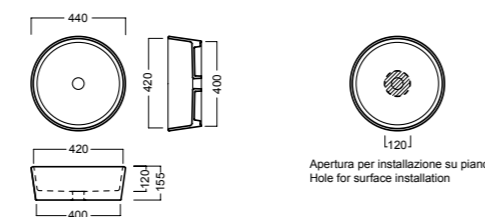

HAPPY HOUR 07:00

-  ● **Y1ED03**
-  ● **Y1EE04**
-  ● **Y1EC02**

INSTALLAZIONE INSTALLATION

in appoggio
surface-mounted

su base lavabo SLIDING WOOD SYSTEM
on SLIDING WOOD SYSTEM sink base unit

DISEGNO TECNICO TECHNICAL DESIGN