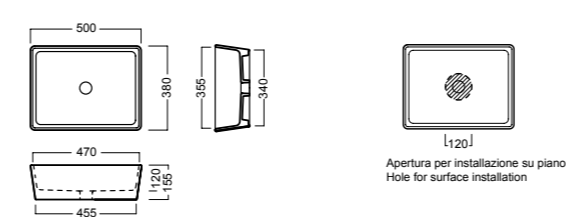

HAPPY HOUR 11:00

-  ● **Y1EG03**
-  ● **Y1EH04**
-  ● **Y1EF02**

INSTALLAZIONE INSTALLATION

in appoggio
surface-mounted

su base lavabo SLIDING WOOD SYSTEM
on SLIDING WOOD SYSTEM sink base unit

DISEGNO TECNICO TECHNICAL DESIGN