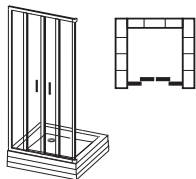

0YVM0C00ZH	Shower door BLDP4-140 bright alu+glass Grafit	568
		0YVM0U00Z1	Shower door BLDP4-140 satin+glass Transparent	568
		0YVM0U00ZG	Shower door BLDP4-140 satin+glass Grape	590
		0YVM0U00ZH	Shower door BLDP4-140 satin+glass Grafit	590
BLDP4 - 150	1470-1490x1470x1900	0YVP0100Z1	Shower door BLDP4-150 white+glass Transparent	590
		0YVP0100ZG	Shower door BLDP4-150 white+glass Grape	590
		0YVP0100ZH	Shower door BLDP4-150 white+glass Grafit	590
		0YVP0C00Z1	Shower door BLDP4-150 bright+glass Transparent	590
		0YVP0C00ZG	Shower door BLDP4-150 bright alu+glass Grape	590
		0YVP0C00ZH	Shower door BLDP4-150 bright alu+glass Grafit	590
		0YVP0U00Z1	Shower door BLDP4-150 satin+glass Transparent	611
		0YVP0U00ZG	Shower door BLDP4-150 satin+glass Grape	611
		0YVP0U00ZH	Shower door BLDP4-150 satin+glass Grafit	611
BLDP4 - 160	1570-1590x1570x1900	0YVS0100Z1	Shower door BLDP4-160 white+glass Transparent	633
		0YVS0100ZG	Shower door BLDP4-160 white+glass Grape	633
		0YVS0100ZH	Shower door BLDP4-160 white+glass Grafit	633
		0YVS0C00Z1	Shower door BLDP4-160 bright alu+glass Transparent	633
		0YVS0C00ZG	Shower door BLDP4-160 bright alu+glass Grape	633
		0YVS0C00ZH	Shower door BLDP4-160 bright alu+glass Grafit	633
		0YVS0U00Z1	Shower door BLDP4-160 satin+glass Transparent	655
		0YVS0U00ZG	Shower door BLDP4-160 satin+glass Grape	655
		0YVS0U00ZH	Shower door BLDP4-160 satin+glass Grafit	655
BLDP4 - 170	1670-1690x1670x1900	0YVV0100Z1	Shower door BLDP4-170 white+glass Transparent	677
		0YVV0100ZG	Shower door BLDP4-170 white+glass Grape	677
		0YVV0100ZH	Shower door BLDP4-170 white+glass Grafit	677
		0YVV0C00Z1	Shower door BLDP4-170 bright alu+glass Transparent	677
		0YVV0C00ZG	Shower door BLDP4-170 bright alu+glass Grape	677
		0YVV0C00ZH	Shower door BLDP4-170 bright alu+glass Grafit	677
		0YVV0U00Z1	Shower door BLDP4-170 satin+glass Transparent	698
		0YVV0U00ZG	Shower door BLDP4-170 satin+glass Grape	698
		0YVV0U00ZH	Shower door BLDP4-170 satin+glass Grafit	698
BLDP4 - 180	1770-1790x1770x1900	0YVY0100Z1	Shower door BLDP4-180 white+glass Transparent	720
		0YVY0100ZG	Shower door BLDP4-180 white+glass Grape	720
		0YVY0100ZH	Shower door BLDP4-180 white+glass Grafit	720
		0YVY0C00Z1	Shower door BLDP4-180 bright alu+glass Transparent	720
		0YVY0C00ZG	Shower door BLDP4-180 bright alu+glass Grape	720
		0YVY0C00ZH	Shower door BLDP4-180 bright alu+glass Grafit	720
		0YVY0U00Z1	Shower door BLDP4-180 satin+glass Transparent	742
		0YVY0U00ZG	Shower door BLDP4-180 satin+glass Grape	742
		0YVY0U00ZH	Shower door BLDP4-180 satin+glass Grafit	742
BLDP4 - 190	1870-1890x1870x1900	0YVL0100Z1	Shower door BLDP4-190 white+glass Transparent	763
		0YVL0100ZG	Shower door BLDP4-190 white+glass Grape	763
		0YVL0100ZH	Shower door BLDP4-190 white+glass Grafit	763
		0YVL0C00Z1	Shower door BLDP4-190 bright alu+glass Transparent	763
		0YVL0C00ZG	Shower door BLDP4-190 bright alu+glass Grape	763
		0YVL0C00ZH	Shower door BLDP4-190 bright alu+glass Grafit	763
		0YVL0U00Z1	Shower door BLDP4-190 satin+glass Transparent	785
		0YVL0U00ZG	Shower door BLDP4-190 satin+glass Grape	785
		0YVL0U00ZH	Shower door BLDP4-190 satin+glass Grafit	785
BLDP4 - 200	1970-1990x1970x1900	0YVK0100Z1	Shower door BLDP4-200 white+glass Transparent	807
		0YVK0100ZG	Shower door BLDP4-200 white+glass Grape	807
		0YVK0100ZH	Shower door BLDP4-200 white+glass Grafit	807
		0YVK0C00Z1	Shower door BLDP4-200 bright alu+glass Transparent	807
		0YVK0C00ZG	Shower door BLDP4-200 bright alu+glass Grape	807
		0YVK0C00ZH	Shower door BLDP4-200 bright alu+glass Grafit	807
		0YVK0U00Z1	Shower door BLDP4-200 satin+glass Transparent	828
		0YVK0U00ZG	Shower door BLDP4-200 satin+glass Grape	828
		0YVK0U00ZH	Shower door BLDP4-200 satin+glass Grafit	828