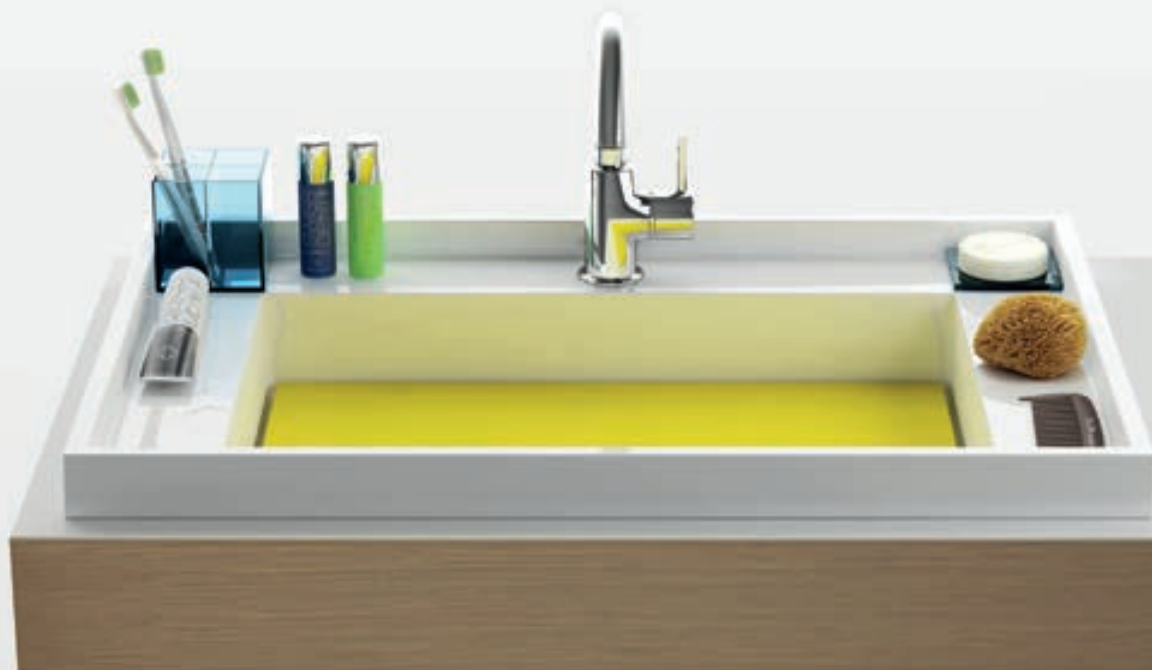

The wash basin in five colour variants of the replaceable bottom together with accessories (a bowl and a soap holder) create a pure combination of aesthetics and practicality.