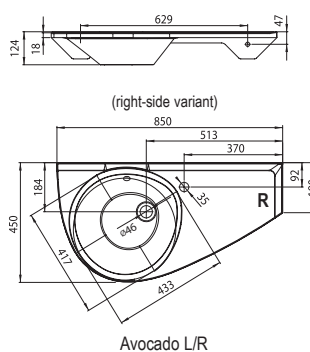

Avocado

Avocado L/R