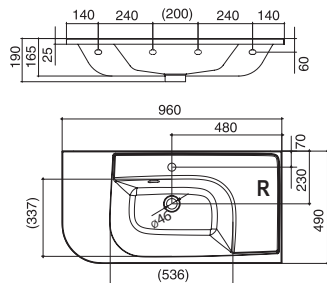

Praktik S L / R