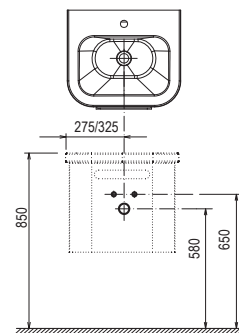

SD 550 / 650 Chrome