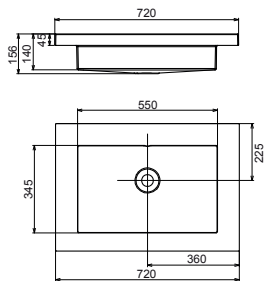

Technical Drawings

BathGallery

10°

BathGallery