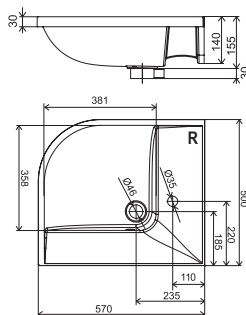

BeHappy

BeHappy L/R