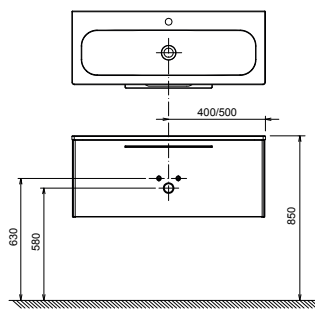

SD Ring 800/1000