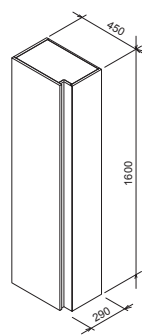

Technical Drawings

BathGallery

10°

10°

Chrome Ceramics

SB 10°

Chrome