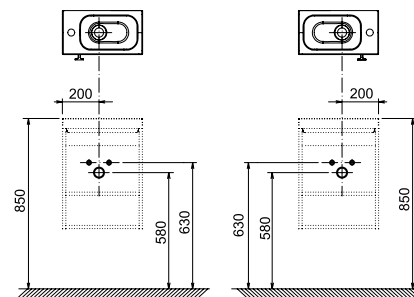

SD 400 Chrome