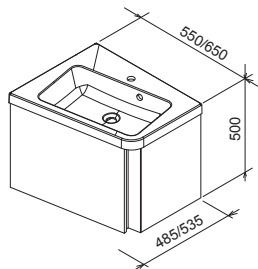

SD 10° corner