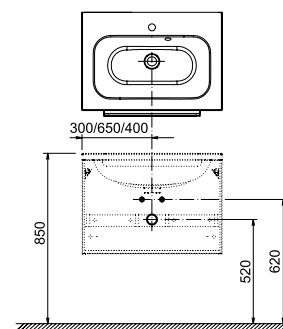

SD 600 / 700 / 800 Chrome