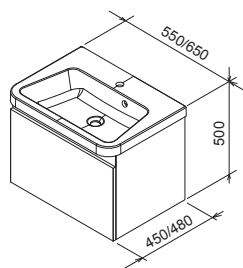

Technical Drawings

BathGallery

10°

10°

Chrome Ceramics

SD 10°

Chrome