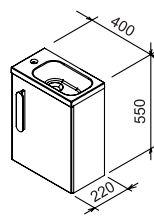

SD 400 Chrome