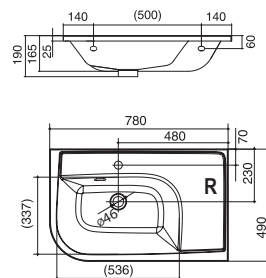

Praktik UL / R