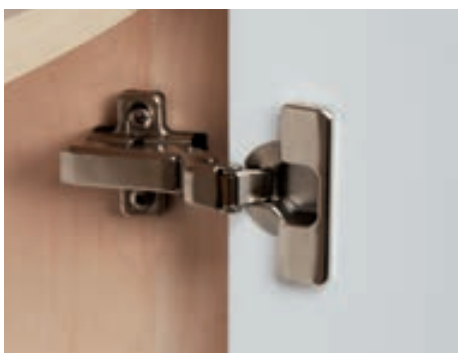

High-Standard Components

- All cabinets are equipped with quality guides with BLUM oil dampers
- Problem-free use is assured by the HETTICH suspension system and SALICE hinges with stops