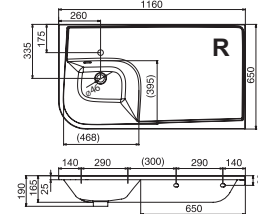

Praktik WL / R