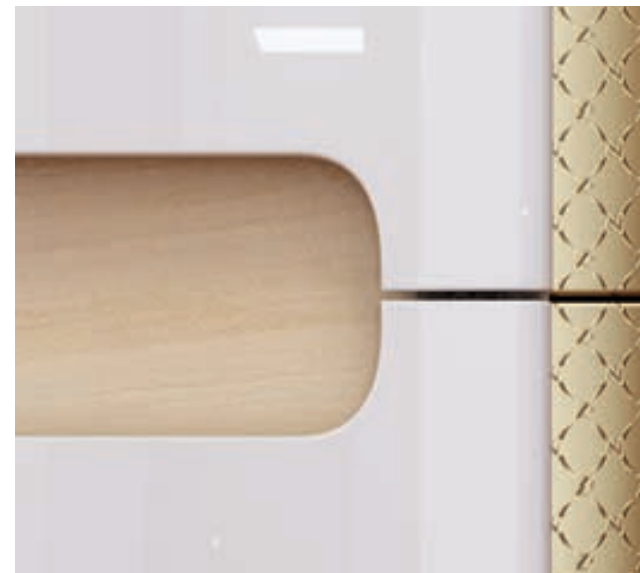

The ergonomic handles incorporated into white painted front make the furniture look modern, please with their beauty and emphasize the colour of the furniture.