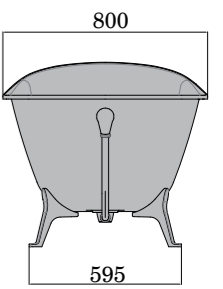

1AGBI0CRCR

Finiture / Finishes: T = bronzato / bronzed C8 = nickel lucido / polished nickel C9 = PVD oro / PVD gold.