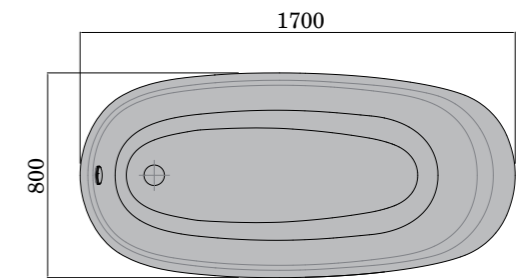

1AGBI0CRCR

Finiture / Finishes: T = bronzato / bronzed C8 = nickel lucido / polished nickel C9 = PVD oro / PVD gold.