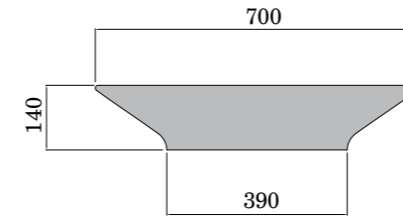

TECHNICAL INFORMATION

Z94184+Z92970

Z94184+Z92971

Z92903

Z9472P.C

Z93811

Z93791

ZAD410

Finiture / Finishes: T = bronzato / bronzed C8 = nickel lucido / polished nickel C9 = PVD oro / PVD gold.

TECHNICAL INFORMATION

ZAD450

ZAD430

ZAD431

7AG1BI

Finiture / Finishes: T = bronzato / bronzed C8 = nickel lucido / polished nickel C9 = PVD oro / PVD gold.