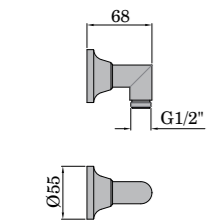

TECHNICAL INFORMATION

Z94184+Z92970

Z94184+Z92971

Z92903

Z9472P.C

Z93811

Z93791

ZAD410

Finiture / Finishes: T = bronzato / bronzed C8 = nickel lucido / polished nickel C9 = PVD oro / PVD gold.

TECHNICAL INFORMATION

ZAD450

ZAD430

ZAD431

Finiture / Finishes: T = bronzato / bronzed C8 = nickel lucido / polished nickel C9 = PVD oro / PVD gold.