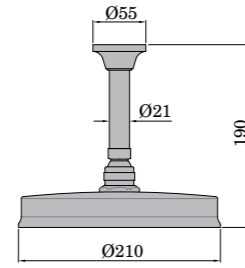

ZAG097+R99793

Finiture / Finishes: T = bronzato / bronzed C8 = nickel lucido / polished nickel C9 = PVD oro / PVD gold.

TECHNICAL INFORMATION

Z94184+Z92970

Z94184+Z92971

Z92903

Z9472P.C

ZAG605