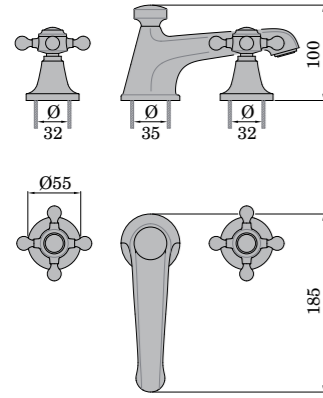

TECHNICAL INFORMATION

ZAG407