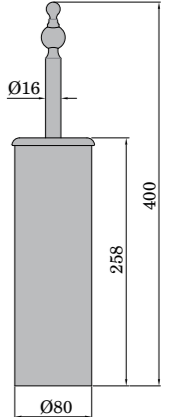

Finiture / Finishes: T = bronzato / bronzed C8 = nickel lucido / polished nickel C9 = PVD oro / PVD gold.

TECHNICAL INFORMATION

ZAD422

ZAD425

ZAD450

ZAD430

ZAD431

ZAD455