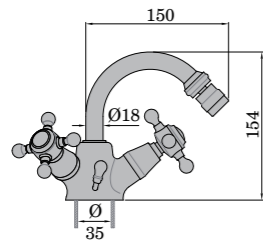

TECHNICAL INFORMATION

ZAG407

ZAG364

Finiture / Finishes: T = bronzato / bronzed C8 = nickel lucido / polished nickel C9 = PVD oro / PVD gold.

TECHNICAL INFORMATION

Finiture / Finishes: T = bronzato / bronzed C8 = nickel lucido / polished nickel C9 = PVD oro / PVD gold.