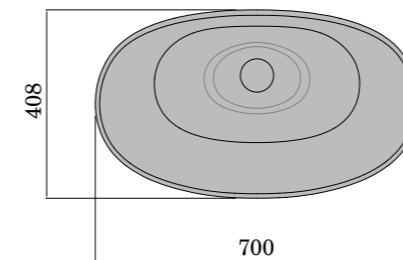

TECHNICAL INFORMATION

Z94184+Z92970

Z94184+Z92971

Z92903

Z9472P.C

Z93811

Z93791

ZAD410

Finiture / Finishes: T = bronzato / bronzed C8 = nickel lucido / polished nickel C9 = PVD oro / PVD gold.

TECHNICAL INFORMATION

ZAD450

ZAD430

ZAD431

7AG1BI

Finiture / Finishes: T = bronzato / bronzed C8 = nickel lucido / polished nickel C9 = PVD oro / PVD gold.