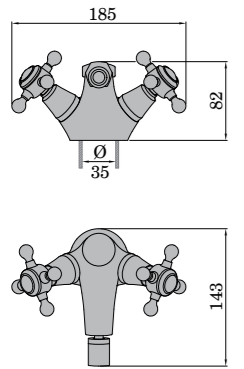

TECHNICAL INFORMATION

ZAG407

ZAG264

ZAG364

Finiture / Finishes: T = bronzato / bronzed C8 = nickel lucido / polished nickel C9 = PVD oro / PVD gold.

TECHNICAL INFORMATION

Finiture / Finishes: T = bronzato / bronzed C8 = nickel lucido / polished nickel C9 = PVD oro / PVD gold.