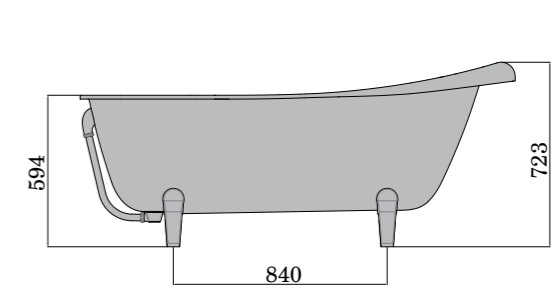

1AGBI0CRCR

Finiture / Finishes: T = bronzato / bronzed C8 = nickel lucido / polished nickel C9 = PVD oro / PVD gold.