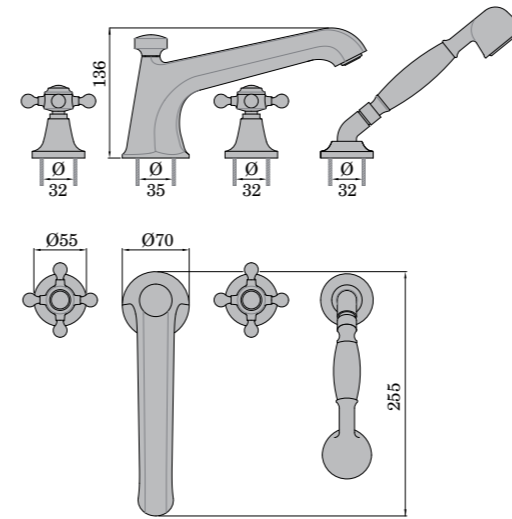

TECHNICAL INFORMATION

ZAG407

ZAG364

Finiture / Finishes: T = bronzato / bronzed C8 = nickel lucido / polished nickel C9 = PVD oro / PVD gold.

TECHNICAL INFORMATION

ZAG486

Finiture / Finishes: T = bronzato / bronzed C8 = nickel lucido / polished nickel C9 = PVD oro / PVD gold.