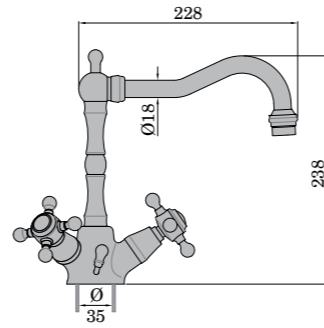

TECHNICAL INFORMATION

ZAG407

ZAG362

ZAG364

Finiture / Finishes: T = bronzato / bronzed C8 = nickel lucido / polished nickel C9 = PVD oro / PVD gold.

TECHNICAL INFORMATION

Finiture / Finishes: T = bronzato / bronzed C8 = nickel lucido / polished nickel C9 = PVD oro / PVD gold.