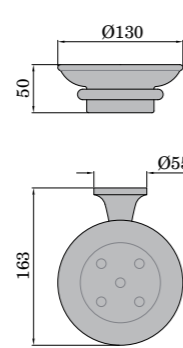

TECHNICAL INFORMATION

Z94184+Z92970

Z94184+Z92971

Z92903

Z9472P.C

Z93811

Z93791

ZAD410

Finiture / Finishes: T = bronzato / bronzed C8 = nickel lucido / polished nickel C9 = PVD oro / PVD gold.

TECHNICAL INFORMATION

ZAD450

ZAD430

ZAD431

Finiture / Finishes: T = bronzato / bronzed C8 = nickel lucido / polished nickel C9 = PVD oro / PVD gold.