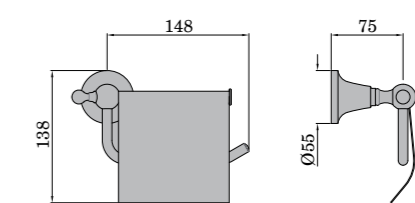

TECHNICAL INFORMATION

Z94184+Z92970

Z94184+Z92971

Z92903

Z9472P.C

Z93811

Z93791

ZAD410

Finiture / Finishes: T = bronzato / bronzed C8 = nickel lucido / polished nickel C9 = PVD oro / PVD gold.

TECHNICAL INFORMATION

ZAD450

ZAD430

ZAD431

Finiture / Finishes: T = bronzato / bronzed C8 = nickel lucido / polished nickel C9 = PVD oro / PVD gold.