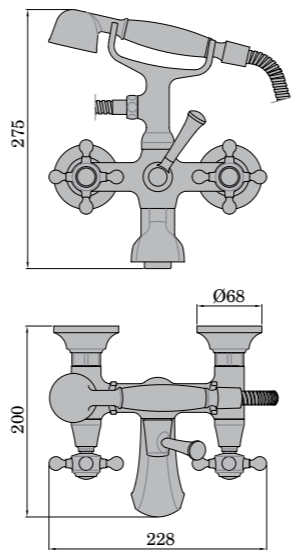

ZAG364

ZAG254

Finiture / Finishes: T = bronzato / bronzed C8 = nickel lucido / polished nickel C9 = PVD oro / PVD gold.