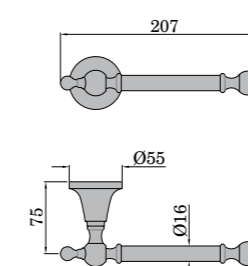

TECHNICAL INFORMATION

Z94184+Z92970

Z94184+Z92971

Z92903

Z9472P.C

Z93811

Z93791

ZAD410

Finiture / Finishes: T = bronzato / bronzed C8 = nickel lucido / polished nickel C9 = PVD oro / PVD gold.

TECHNICAL INFORMATION

ZAD450

ZAD430

ZAD431

Finiture / Finishes: T = bronzato / bronzed C8 = nickel lucido / polished nickel C9 = PVD oro / PVD gold.