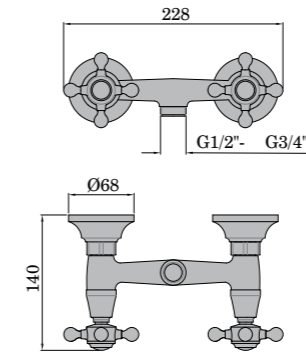

TECHNICAL INFORMATION

ZAG407

ZAG364

Finiture / Finishes: T = bronzato / bronzed C8 = nickel lucido / polished nickel C9 = PVD oro / PVD gold.

TECHNICAL INFORMATION

ZAG055

Finiture / Finishes: T = bronzato / bronzed C8 = nickel lucido / polished nickel C9 = PVD oro / PVD gold.