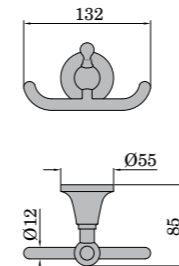

TECHNICAL INFORMATION

Z94184+Z92970

Z94184+Z92971

Z92903

Z9472P.C

Z93811

Z93791

ZAD410

Finiture / Finishes: T = bronzato / bronzed C8 = nickel lucido / polished nickel C9 = PVD oro / PVD gold.

TECHNICAL INFORMATION

ZAD450

ZAD430

ZAD431

Finiture / Finishes: T = bronzato / bronzed C8 = nickel lucido / polished nickel C9 = PVD oro / PVD gold.