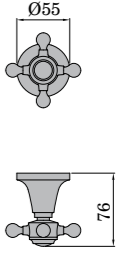

ZAG729+R99779