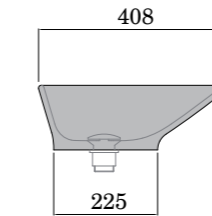

TECHNICAL INFORMATION

Z94184+Z92970

Z94184+Z92971

Z92903

Z9472P.C

Z93811

Z93791

ZAD410

Finiture / Finishes: T = bronzato / bronzed C8 = nickel lucido / polished nickel C9 = PVD oro / PVD gold.

TECHNICAL INFORMATION

ZAD450

ZAD430

ZAD431

7AG1BI

Finiture / Finishes: T = bronzato / bronzed C8 = nickel lucido / polished nickel C9 = PVD oro / PVD gold.