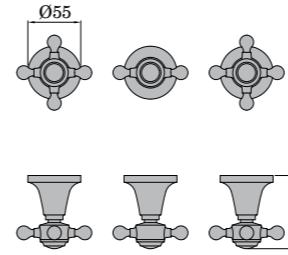

TECHNICAL INFORMATION

ZAG695+R99508