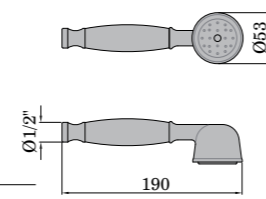

ZAG097+R99793

Finiture / Finishes: T = bronzato / bronzed C8 = nickel lucido / polished nickel C9 = PVD oro / PVD gold.

TECHNICAL INFORMATION

Z94184+Z92970

Z94184+Z92971

Z92903

Z9472P.C

ZAG605