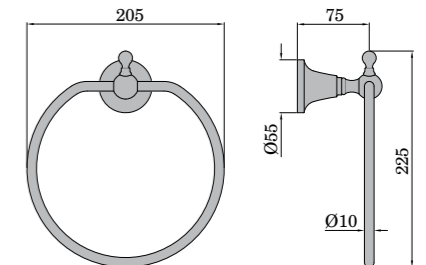

TECHNICAL INFORMATION

Z94184+Z92970

Z94184+Z92971

Z92903

Z9472P.C

Z93811

Z93791

ZAD410

Finiture / Finishes: T = bronzato / bronzed C8 = nickel lucido / polished nickel C9 = PVD oro / PVD gold.

TECHNICAL INFORMATION

ZAD425

ZAD450

ZAD430

ZAD431

Finiture / Finishes: T = bronzato / bronzed C8 = nickel lucido / polished nickel C9 = PVD oro / PVD gold.