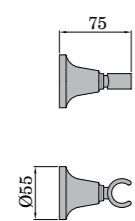

TECHNICAL INFORMATION

Z94184+Z92970

Z94184+Z92971

Z92903

Z9472P.C

Z93811

Z93791

ZAD410

Finiture / Finishes: T = bronzato / bronzed C8 = nickel lucido / polished nickel C9 = PVD oro / PVD gold.

TECHNICAL INFORMATION

ZAD450

ZAD430

ZAD431

Finiture / Finishes: T = bronzato / bronzed C8 = nickel lucido / polished nickel C9 = PVD oro / PVD gold.